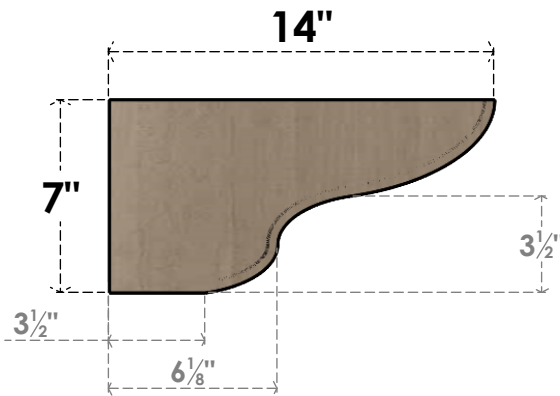

# ITEM NUMBER: CORU07X14X07GRNRCPR

7"W X 14"D X 7"H SERIES 3 WIDE GREENSBORO ROUGH CEDAR TIMBERTHANE FAUX WOOD CORBEL, PRIMED

**SIDE PROFILE**

**FRONT PROFILE**

**ISOMETRIC**

EKENA MILLWORK  
2300 WEST MAIN ST.  
CLARKSVILLE, TX 75426  
TOLL FREE: 866-607-0453  
WWW.EKENAMILLWORK.COM

NOTES

1. INSTALLATION TO BE COMPLETED IN ACCORDANCE WITH MANUFACTURER'S SPECIFICATIONS.
2. DRAWING MAY NOT BE TO SCALE
3. THIS DRAWING IS INTENDED FOR DESIGN AND PLANNING PURPOSES ONLY.
4. ALL INFORMATION CONTAINED HEREIN WAS CURRENT AT THE TIME OF DEVELOPMENT BUT MUST BE REVIEWED AND APPROVED BY THE PRODUCT MANUFACTURER TO BE CONSIDERED ACCURATE.
5. TIMBERTHANE ARCHITECTURAL PRODUCTS ARE MADE FROM HIGH DENSITY URETHANE AND COME FACTORY PRIMED