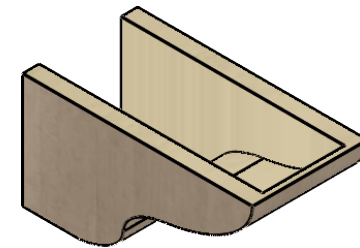

# ITEM NUMBER: CORU07X14X07GRNRCPR

7"W X 14"D X 7"H SERIES 3 WIDE GREENSBORO ROUGH CEDAR TIMBERTHANE FAUX WOOD CORBEL, PRIMED

**SIDE PROFILE**

**FRONT PROFILE**

**ISOMETRIC**

EKENA MILLWORK  
2300 WEST MAIN ST.  
CLARKSVILLE, TX 75426  
TOLL FREE: 866-607-0453  
WWW.EKENAMILLWORK.COM

NOTES

1. INSTALLATION TO BE COMPLETED IN ACCORDANCE WITH MANUFACTURER'S SPECIFICATIONS.
2. DRAWING MAY NOT BE TO SCALE
3. THIS DRAWING IS INTENDED FOR DESIGN AND PLANNING PURPOSES ONLY.
4. ALL INFORMATION CONTAINED HEREIN WAS CURRENT AT THE TIME OF DEVELOPMENT BUT MUST BE REVIEWED AND APPROVED BY THE PRODUCT MANUFACTURER TO BE CONSIDERED ACCURATE.
5. TIMBERTHANE ARCHITECTURAL PRODUCTS ARE MADE FROM HIGH DENSITY URETHANE AND COME FACTORY PRIMED