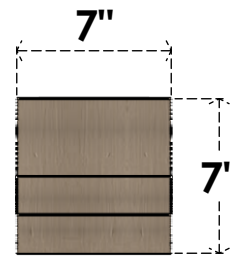

# ITEM NUMBER: CORU07X14X07GRNRCPR

7"W X 14"D X 7"H SERIES 3 WIDE GREENSBORO ROUGH CEDAR TIMBERTHANE FAUX WOOD CORBEL, PRIMED

**SIDE PROFILE**

**FRONT PROFILE**

**ISOMETRIC**

EKENA MILLWORK  
2300 WEST MAIN ST.  
CLARKSVILLE, TX 75426  
TOLL FREE: 866-607-0453  
WWW.EKENAMILLWORK.COM

NOTES

1. INSTALLATION TO BE COMPLETED IN ACCORDANCE WITH MANUFACTURER'S SPECIFICATIONS.
2. DRAWING MAY NOT BE TO SCALE
3. THIS DRAWING IS INTENDED FOR DESIGN AND PLANNING PURPOSES ONLY.
4. ALL INFORMATION CONTAINED HEREIN WAS CURRENT AT THE TIME OF DEVELOPMENT BUT MUST BE REVIEWED AND APPROVED BY THE PRODUCT MANUFACTURER TO BE CONSIDERED ACCURATE.
5. TIMBERTHANE ARCHITECTURAL PRODUCTS ARE MADE FROM HIGH DENSITY URETHANE AND COME FACTORY PRIMED