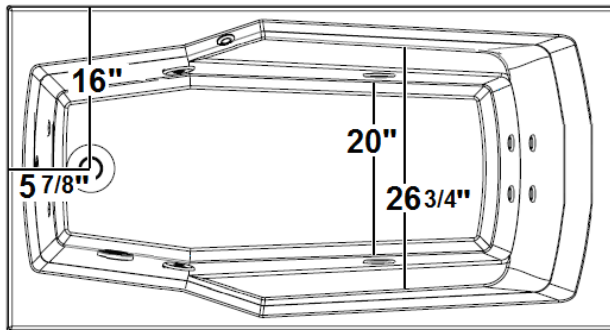

Withams

60" x 32" Drop-In Acrylic Whirlpool

Model Number
6032WW-WH
Drop-In White Whirlpool
6032WW-BI
Drop-In Biscuit Whirlpool

Features

- Color-matched jet trim & Pillow included
- 10 Self draining, adjustable hydrotherapy jets
- 3-Speed control for the 9 Amp pump
- Constructed of high-gloss durable acrylic
- Pre-leveled base for easy installation
- Can be installed as an undermount
- Made in the USA

All dimensions are +/- 1/2" and subject to change without notice
Confirm specifications before installation

Standard (S) Pump Location

Technical Information

- Cut-Out Dimensions: 58" x 30"
- Weight: 153 lbs.
- Water Depth to Overflow: 12 1/8"
- Operating Capacity: 45 gal.
- Water Capacity: 50 gal.
- Sump Dimension: 42 1/2" x 20"