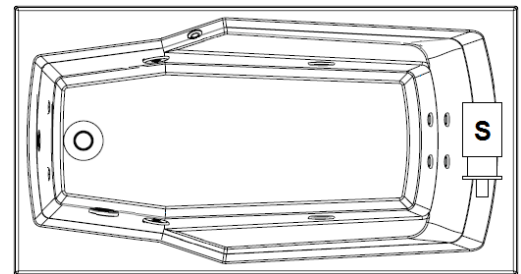

Withams

60" x 32" Drop-In Acrylic Whirlpool

Model Number
6032WW-WH
Drop-In White Whirlpool
6032WW-BI
Drop-In Biscuit Whirlpool

Features

- Color-matched jet trim & Pillow included
- 10 Self draining, adjustable hydrotherapy jets
- 3-Speed control for the 9 Amp pump
- Constructed of high-gloss durable acrylic
- Pre-leveled base for easy installation
- Can be installed as an undermount
- Made in the USA

All dimensions are +/- 1/2" and subject to change without notice
Confirm specifications before installation

Standard (S) Pump Location

Technical Information

- Cut-Out Dimensions: 58" x 30"
- Weight: 153 lbs.
- Water Depth to Overflow: 12 1/8"
- Operating Capacity: 45 gal.
- Water Capacity: 50 gal.
- Sump Dimension: 42 1/2" x 20"