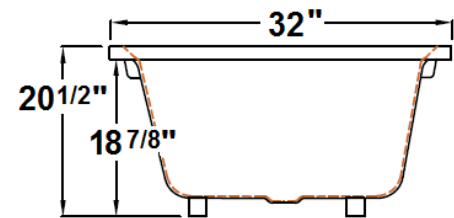

Withams

60" x 32" Drop-In Acrylic Whirlpool

Model Number
6032WW-WH
Drop-In White Whirlpool
6032WW-BI
Drop-In Biscuit Whirlpool

Features

- Color-matched jet trim & Pillow included
- 10 Self draining, adjustable hydrotherapy jets
- 3-Speed control for the 9 Amp pump
- Constructed of high-gloss durable acrylic
- Pre-leveled base for easy installation
- Can be installed as an undermount
- Made in the USA

All dimensions are +/- 1/2" and subject to change without notice
Confirm specifications before installation

Standard (S) Pump Location

Technical Information

- Cut-Out Dimensions: 58" x 30"
- Weight: 153 lbs.
- Water Depth to Overflow: 12 1/8"
- Operating Capacity: 45 gal.
- Water Capacity: 50 gal.
- Sump Dimension: 42 1/2" x 20"