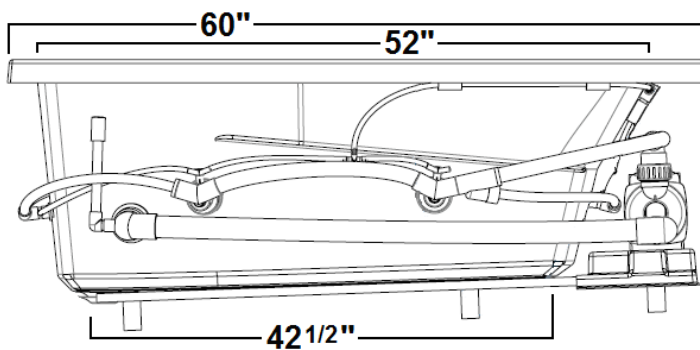

Withams

60" x 32" Drop-In Acrylic Whirlpool

Model Number
6032WW-WH
Drop-In White Whirlpool
6032WW-BI
Drop-In Biscuit Whirlpool

Features

- Color-matched jet trim & Pillow included
- 10 Self draining, adjustable hydrotherapy jets
- 3-Speed control for the 9 Amp pump
- Constructed of high-gloss durable acrylic
- Pre-leveled base for easy installation
- Can be installed as an undermount
- Made in the USA

All dimensions are +/- 1/2" and subject to change without notice
Confirm specifications before installation

Standard (S) Pump Location

Technical Information

- Cut-Out Dimensions: 58" x 30"
- Weight: 153 lbs.
- Water Depth to Overflow: 12 1/8"
- Operating Capacity: 45 gal.
- Water Capacity: 50 gal.
- Sump Dimension: 42 1/2" x 20"