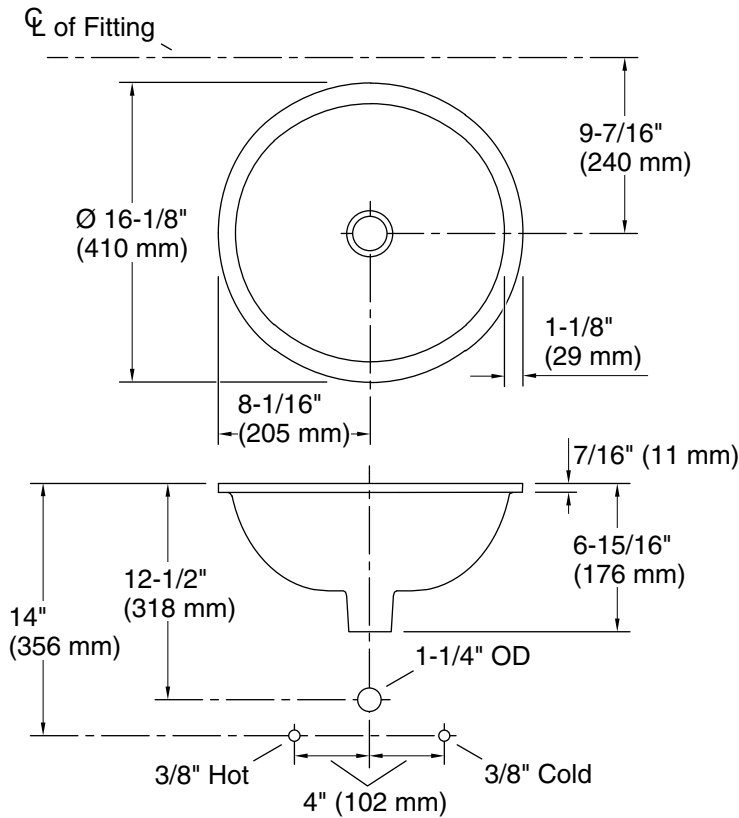

Recommended ADA Installation

Technical Information

All product dimensions are nominal.

Basin configuration: Single Bowl

Bowl area (Only): Length: 13-13/16" (351 mm)
Width: 13-13/16" (351 mm)
Bowl depth: 5-1/16" (129 mm)
Water depth: 5" (127 mm)

With overflow: No

Drain hole: 1-3/4" (44 mm)

Template: Undermount, 1035896-7, required, not included

Notes

Install this product according to the installation instructions.

NOTICE: Countertop manufacturer or cutter must use the current product template available at www.kohler.com or by calling 1-800-4KOHLER. Kohler Co. is not responsible for cutout errors when the incorrect cut-out template is used.

Product dimensions are nominal and may vary per ASME A112.19.2 tolerances.

ADA, CSA B651 compliant when installed to the specific requirements of these regulations.