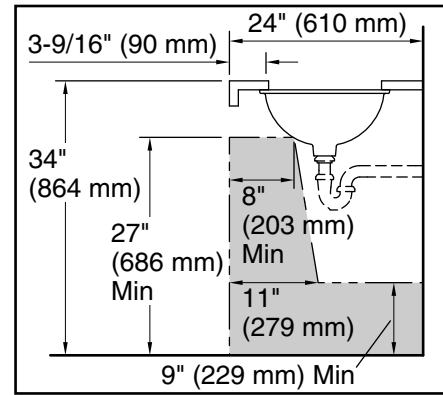

Recommended ADA Installation

Technical Information

All product dimensions are nominal.

Basin configuration: Single Bowl

Bowl area (Only): Length: 13-13/16" (351 mm)
Width: 13-13/16" (351 mm)
Bowl depth: 5-1/16" (129 mm)
Water depth: 5" (127 mm)

With overflow: No

Drain hole: 1-3/4" (44 mm)

Template: Undermount, 1035896-7, required, not included

Notes

Install this product according to the installation instructions.

NOTICE: Countertop manufacturer or cutter must use the current product template available at www.kohler.com or by calling 1-800-4KOHLER. Kohler Co. is not responsible for cutout errors when the incorrect cut-out template is used.

Product dimensions are nominal and may vary per ASME A112.19.2 tolerances.

ADA, CSA B651 compliant when installed to the specific requirements of these regulations.