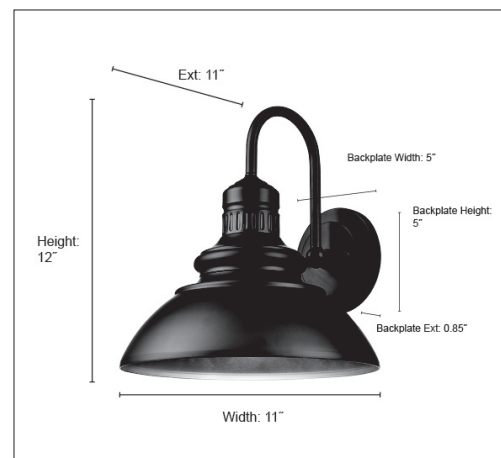

81101

ADDA LED LIGHT OUTDOOR WALL SCONCE

FINISH

PBK - Powder Coated Black

DIMENSIONS

Width 11"
Height 12"
Ext. 11"
Backplate Width 5"
Backplate Height 5"
Backplate Depth 0.85"
Weight 2.12 lbs

MATERIAL Aluminum

SHADE Aluminum

LAMPING

Integrated LED
3000K
299 lumens
12W
CRI 90

CERTIFICATION

ETL Listed Wet Location

ITEM NUMBER

SKU 81101 PBK

81101 PBK