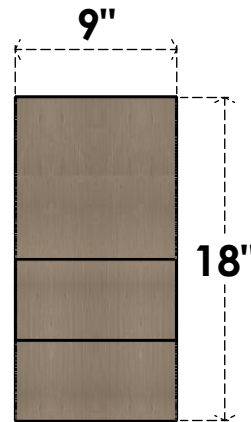

ITEM NUMBER: CORU09X18X18GRNRCPR

9"W X 18"D X 18"H SERIES 1 CLASSIC GREENSBORO ROUGH CEDAR
TIMBERTHANE FAUX WOOD CORBEL, PRIMED

SIDE PROFILE

FRONT PROFILE

ISOMETRIC

EKENA MILLWORK
2300 WEST MAIN ST.
CLARKSVILLE, TX 75426
TOLL FREE: 866-607-0453
WWW.EKENAMILLWORK.COM

NOTES

1. INSTALLATION TO BE COMPLETED IN ACCORDANCE WITH MANUFACTURER'S SPECIFICATIONS.
2. DRAWING MAY NOT BE TO SCALE
3. THIS DRAWING IS INTENDED FOR DESIGN AND PLANNING PURPOSES ONLY.
4. ALL INFORMATION CONTAINED HEREIN WAS CURRENT AT THE TIME OF DEVELOPMENT BUT MUST BE REVIEWED AND APPROVED BY THE PRODUCT MANUFACTURER TO BE CONSIDERED ACCURATE.
5. TIMBERTHANE ARCHITECTURAL PRODUCTS ARE MADE FROM HIGH DENSITY URETHANE AND COME FACTORY PRIMED