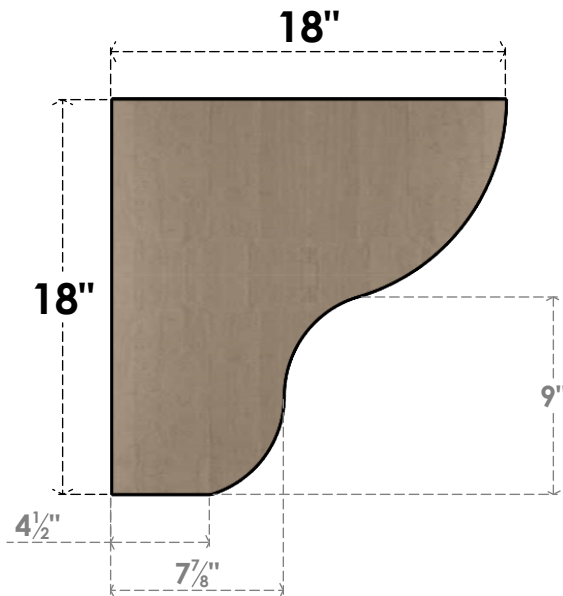

ITEM NUMBER: CORU09X18X18GRNRCPR

9"W X 18"D X 18"H SERIES 1 CLASSIC GREENSBORO ROUGH CEDAR
TIMBERTHANE FAUX WOOD CORBEL, PRIMED

SIDE PROFILE

FRONT PROFILE

ISOMETRIC

EKENA MILLWORK
2300 WEST MAIN ST.
CLARKSVILLE, TX 75426
TOLL FREE: 866-607-0453
WWW.EKENAMILLWORK.COM

NOTES

1. INSTALLATION TO BE COMPLETED IN ACCORDANCE WITH MANUFACTURER'S SPECIFICATIONS.
2. DRAWING MAY NOT BE TO SCALE
3. THIS DRAWING IS INTENDED FOR DESIGN AND PLANNING PURPOSES ONLY.
4. ALL INFORMATION CONTAINED HEREIN WAS CURRENT AT THE TIME OF DEVELOPMENT BUT MUST BE REVIEWED AND APPROVED BY THE PRODUCT MANUFACTURER TO BE CONSIDERED ACCURATE.
5. TIMBERTHANE ARCHITECTURAL PRODUCTS ARE MADE FROM HIGH DENSITY URETHANE AND COME FACTORY PRIMED