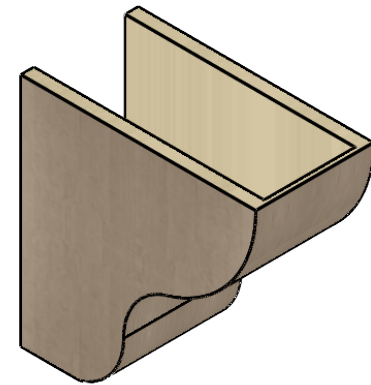

ITEM NUMBER: CORU09X18X18GRNRCPR

9"W X 18"D X 18"H SERIES 1 CLASSIC GREENSBORO ROUGH CEDAR
TIMBERTHANE FAUX WOOD CORBEL, PRIMED

SIDE PROFILE

FRONT PROFILE

ISOMETRIC

EKENA MILLWORK
2300 WEST MAIN ST.
CLARKSVILLE, TX 75426
TOLL FREE: 866-607-0453
WWW.EKENAMILLWORK.COM

NOTES

1. INSTALLATION TO BE COMPLETED IN ACCORDANCE WITH MANUFACTURER'S SPECIFICATIONS.
2. DRAWING MAY NOT BE TO SCALE
3. THIS DRAWING IS INTENDED FOR DESIGN AND PLANNING PURPOSES ONLY.
4. ALL INFORMATION CONTAINED HEREIN WAS CURRENT AT THE TIME OF DEVELOPMENT BUT MUST BE REVIEWED AND APPROVED BY THE PRODUCT MANUFACTURER TO BE CONSIDERED ACCURATE.
5. TIMBERTHANE ARCHITECTURAL PRODUCTS ARE MADE FROM HIGH DENSITY URETHANE AND COME FACTORY PRIMED