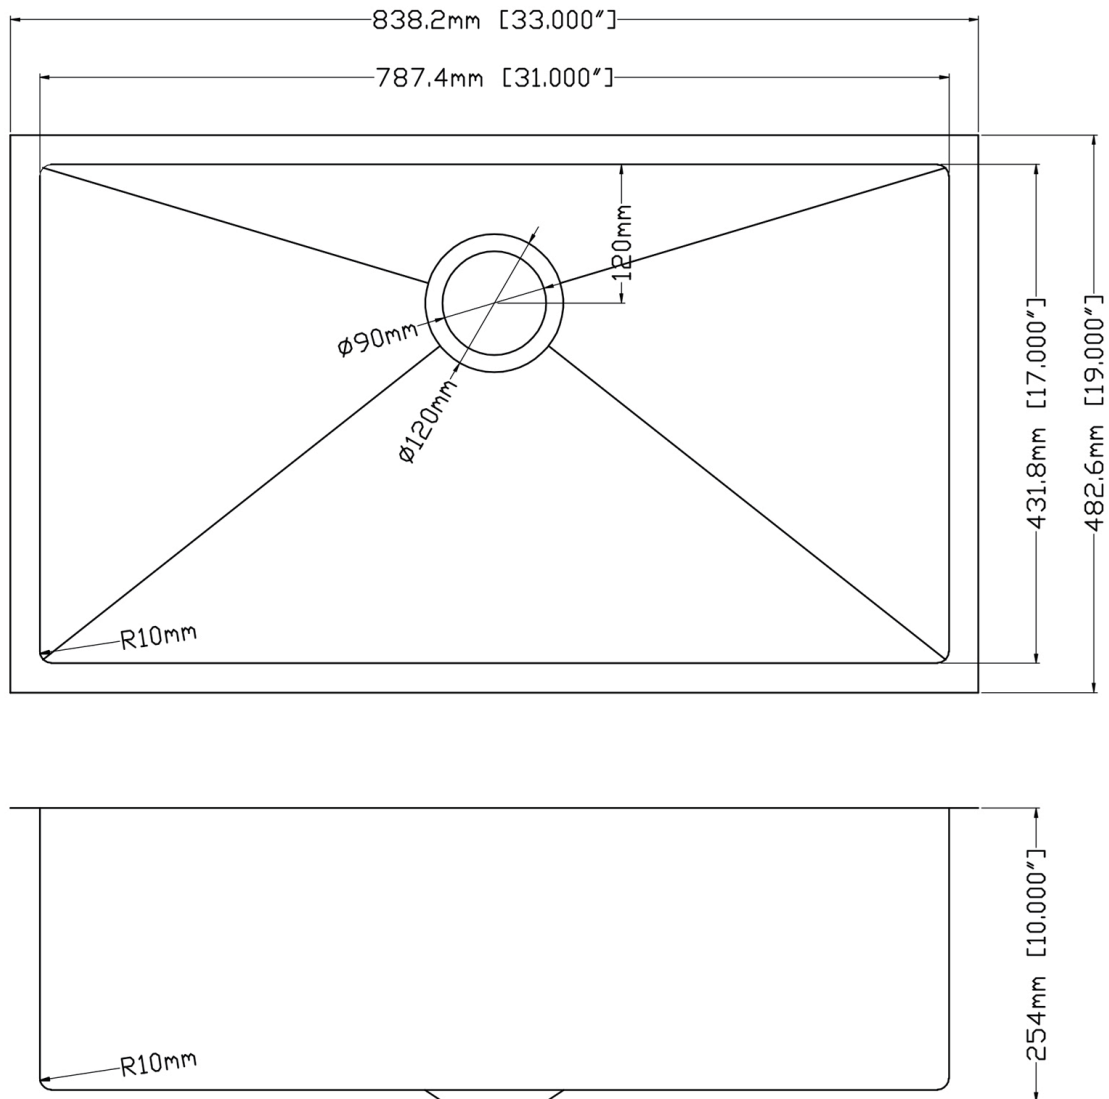

Dimension/Specification

RX-SS25-3319