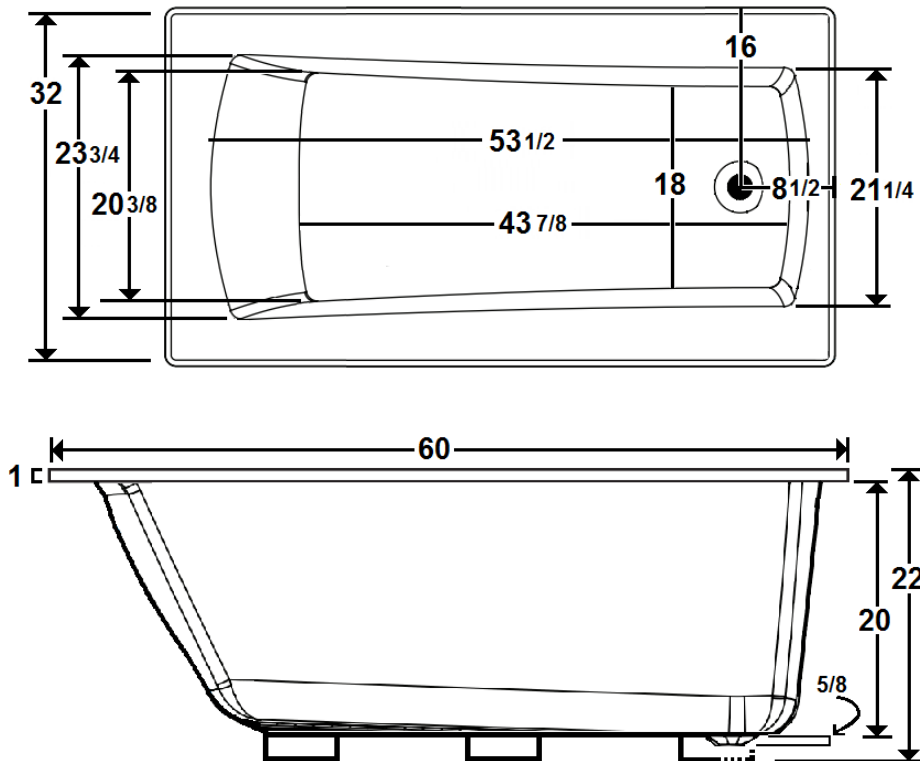

Laurel Mountain

BOSTON 1

60" x 32" Drop-In Acrylic Tub

Model Number
6032BT064
Drop-In Soaker in White

Features

- Constructed of high-gloss durable acrylic
- Textured slip resistant bottom
- Deep bathing well
- Pre-leveled base for easy installation
- Transitional / Modern design
- Limited lifetime warranty
- Made in the USA

All dimensions are +/- 1/2" and subject to change without notice

Technical Information

- Weight: 106 lbs.
- Water Depth to Overflow: 16 1/4"
- Water Capacity: 61 gal.
- Sump Dimension: 43 7/8" x 20 3/8"