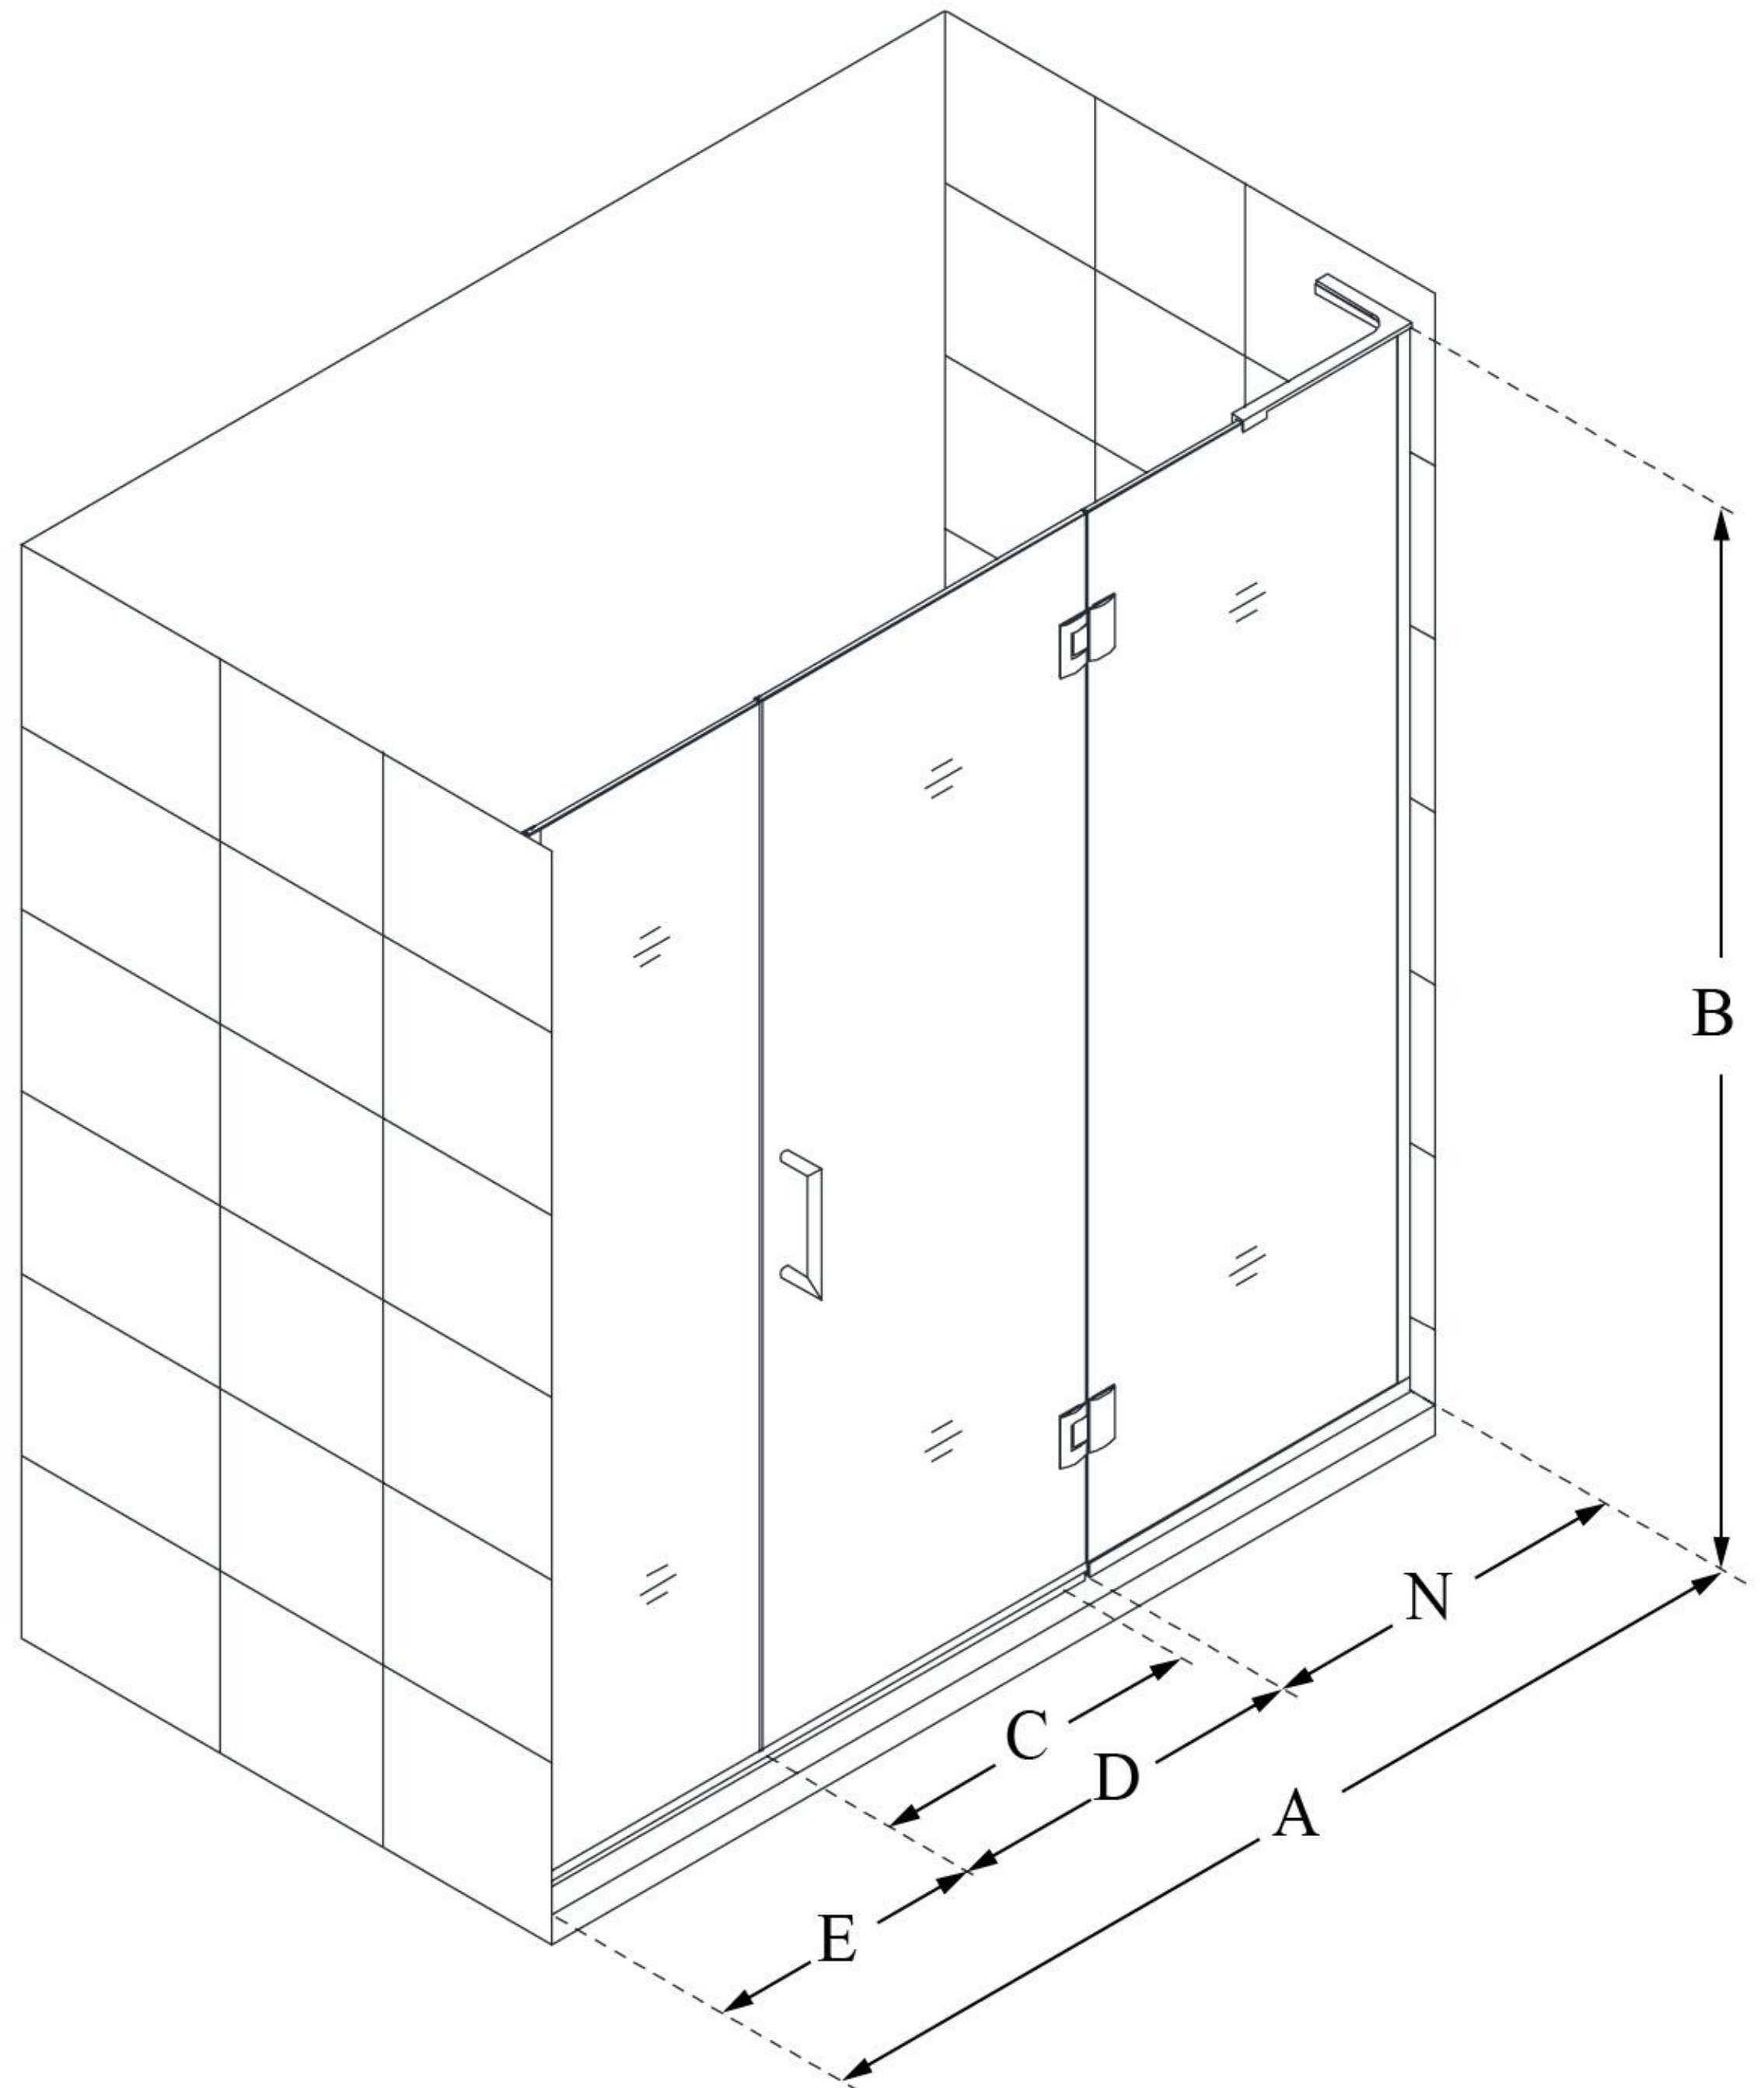

## UNIDOOR-X

DreamLine Unidoor-X 63-63 1/2 in. W x 72 in. H Frameless Hinged Shower Door, Clear Glass

SWING DOOR

### CONFIGURATION DIMENSIONS:

**A: 63 - 63 1/2 in.**

MODEL WIDTH

**B: 72 in.**

MODEL HEIGHT

**C: 24 in.**

ACCESS WIDTH

**D: 25 in.**

DOOR WIDTH

**E: 14 in.**

INLINE PANEL WIDTH

**N: 24 in.**

HINGE PANEL WIDTH

DreamLine reserves the right to update or modify the hardware or materials pictured without prior notice for the purpose of product improvement and customer satisfaction.