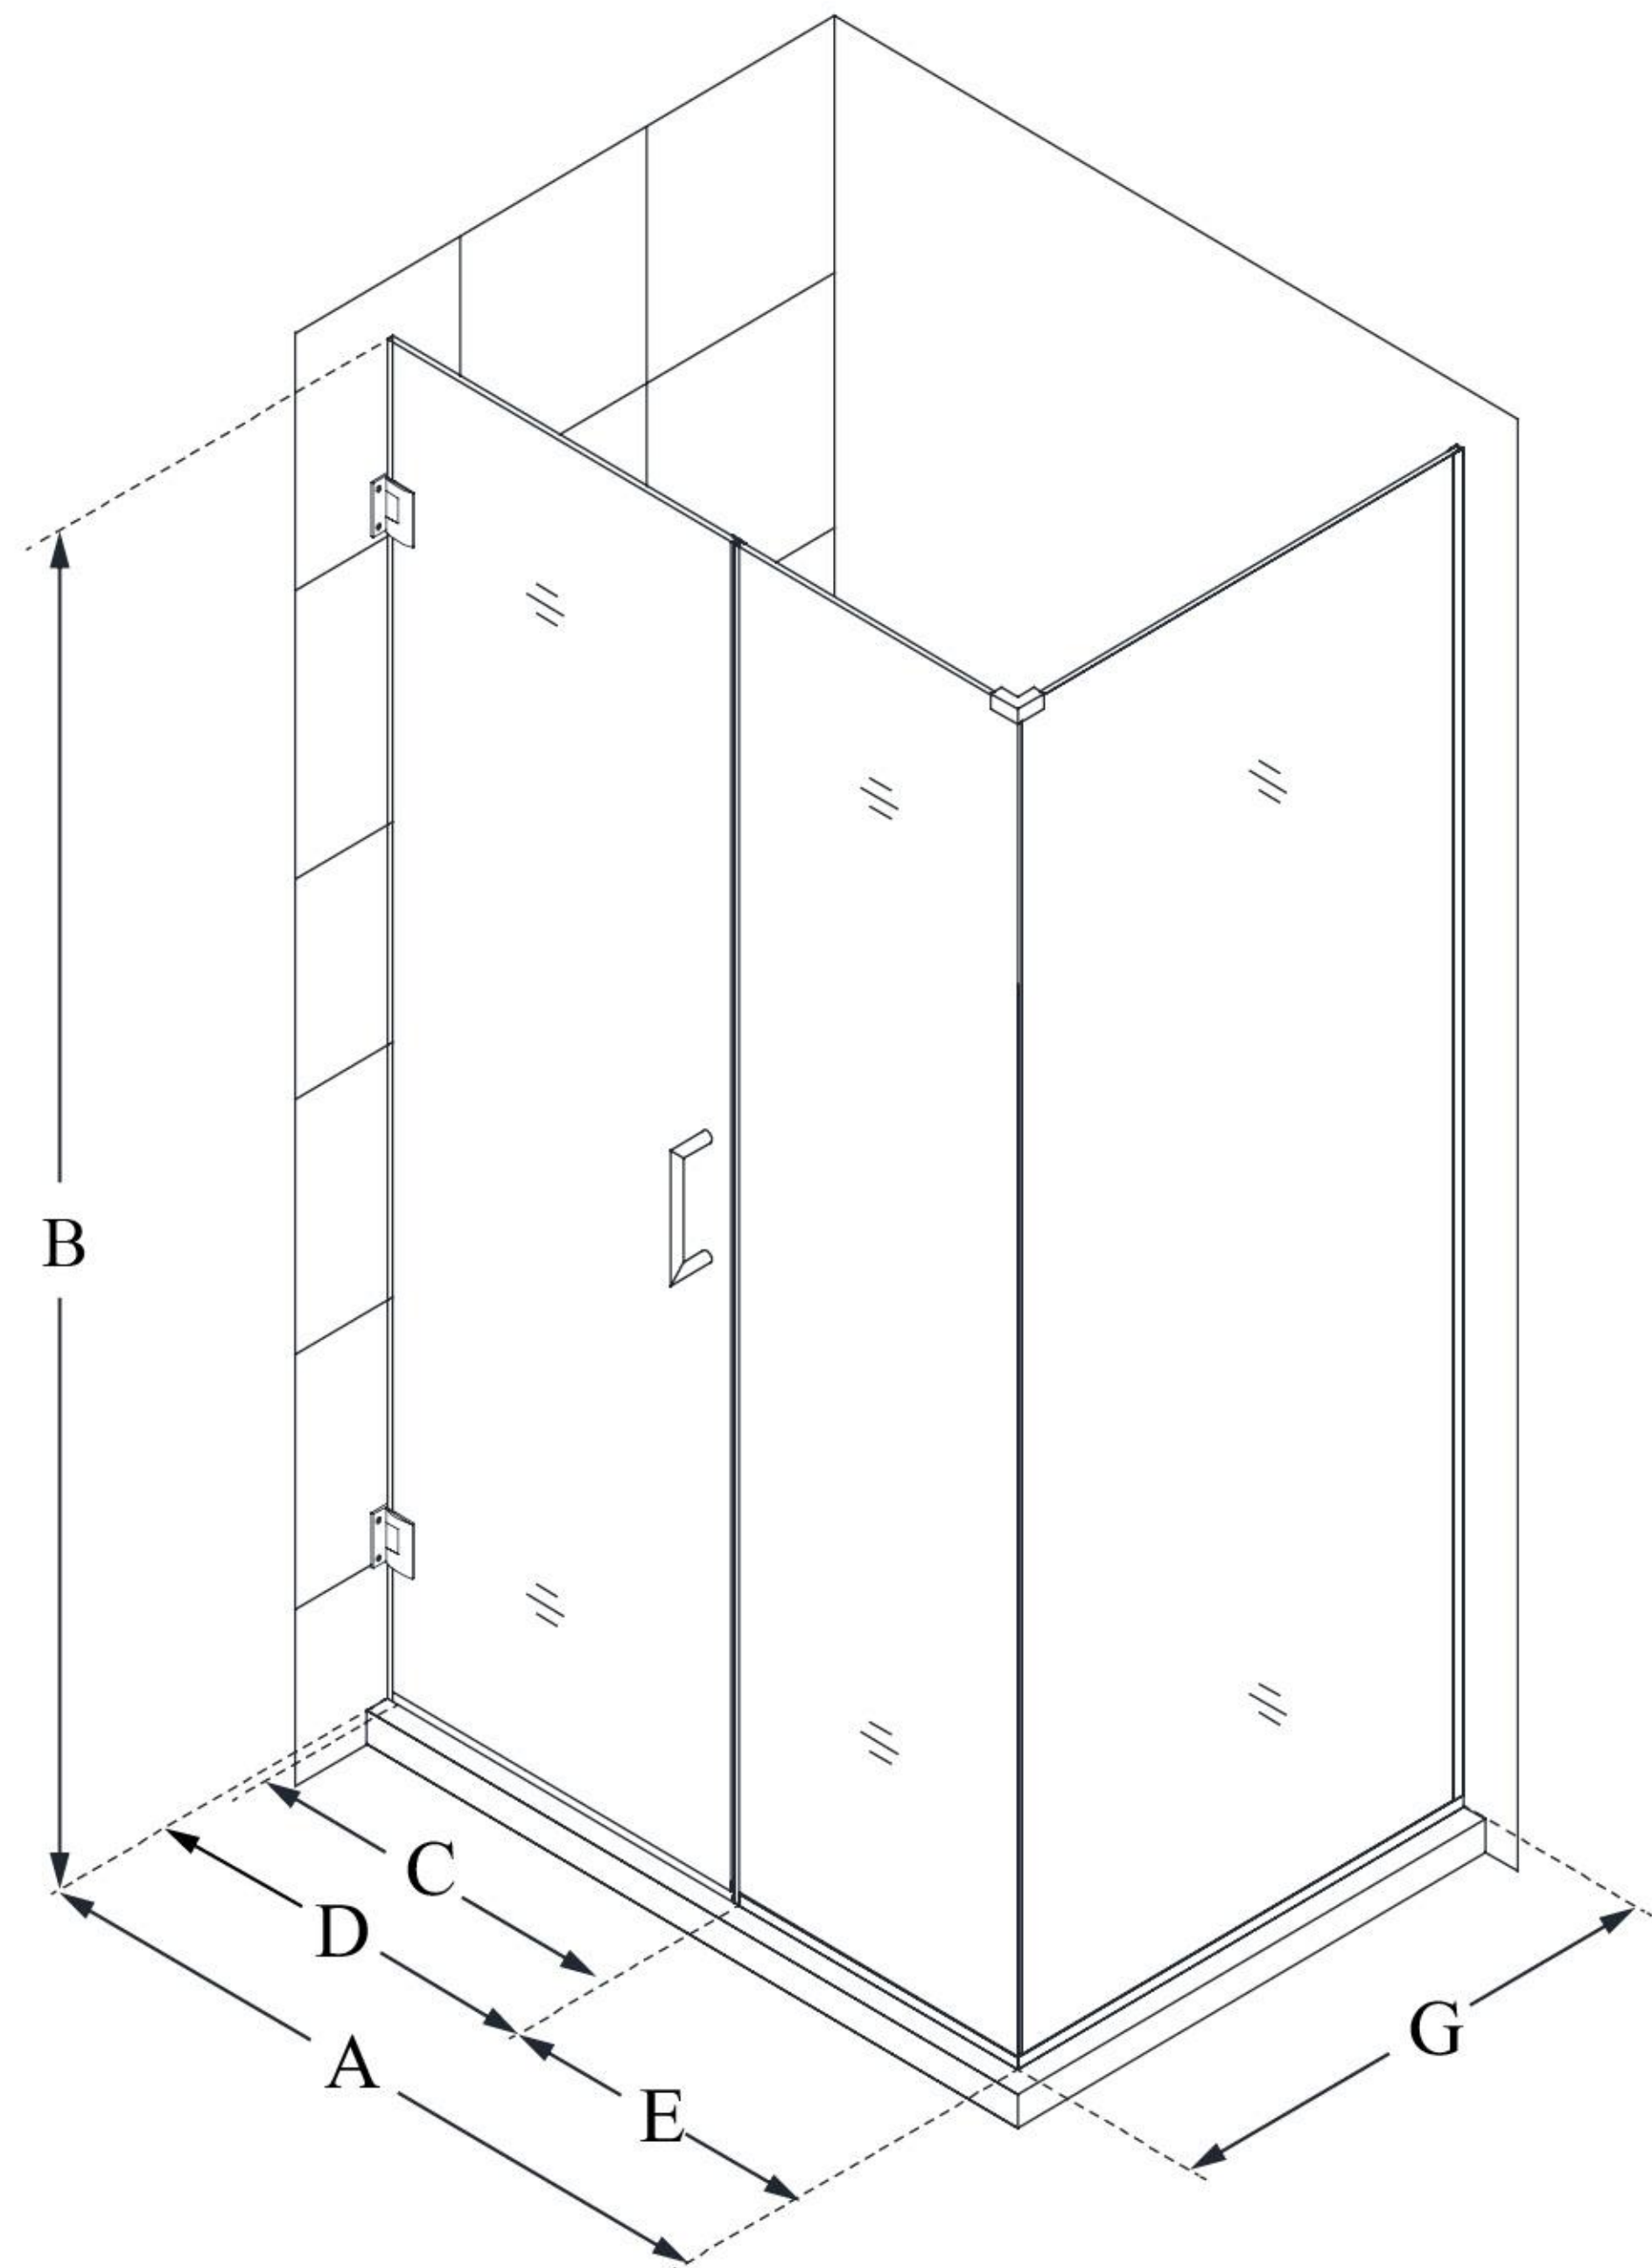

MODEL INFORMATION

SHEN-24365300

UNIDOOR PLUS

DreamLine Unidoor Plus 36
1/2 in. W x 30 3/8 in. D x 72 in.
H Frameless Hinged Shower
Enclosure, Clear Glass

SWING DOOR

CONFIGURATION DIMENSIONS:

A: 36 1/2 in.

MODEL WIDTH

B: 72 in.

MODEL HEIGHT

C: 29 in.

ACCESS WIDTH

D: 30 in.

DOOR WIDTH

E: 6 1/2 in.

INLINE PANEL WIDTH

G: 30 3/8 in.

RETURN PANEL WIDTH

DreamLine reserves the right to update or modify the hardware or materials pictured without prior notice for the purpose of product improvement and customer satisfaction.