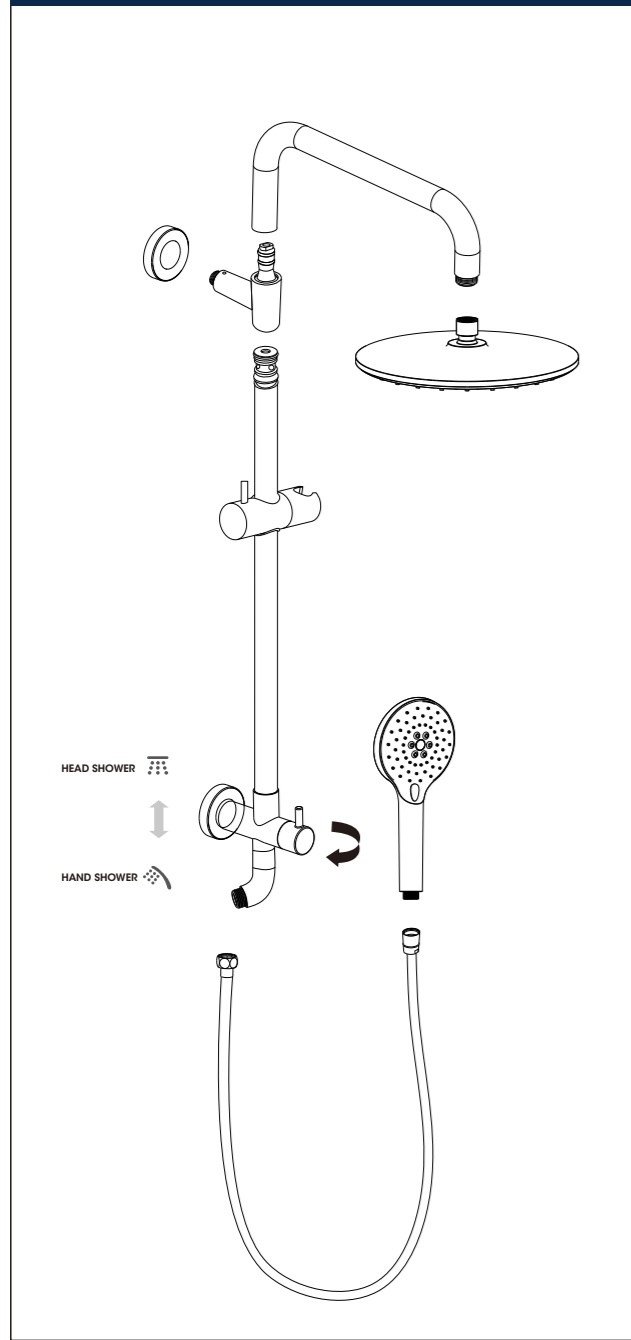

INSTALLATION MANUAL

RECOMMENDED TOOLS

INSTALLATION STEPS

HANDHELD SHOWER & RAIN SHOWERHEAD COMBO

Installation instruction

Not include valve
MB / BN / BG / CH / ORB

CARE INSTRUCTIONS

Rinse the product with clear water. Dry the product with a soft cloth.