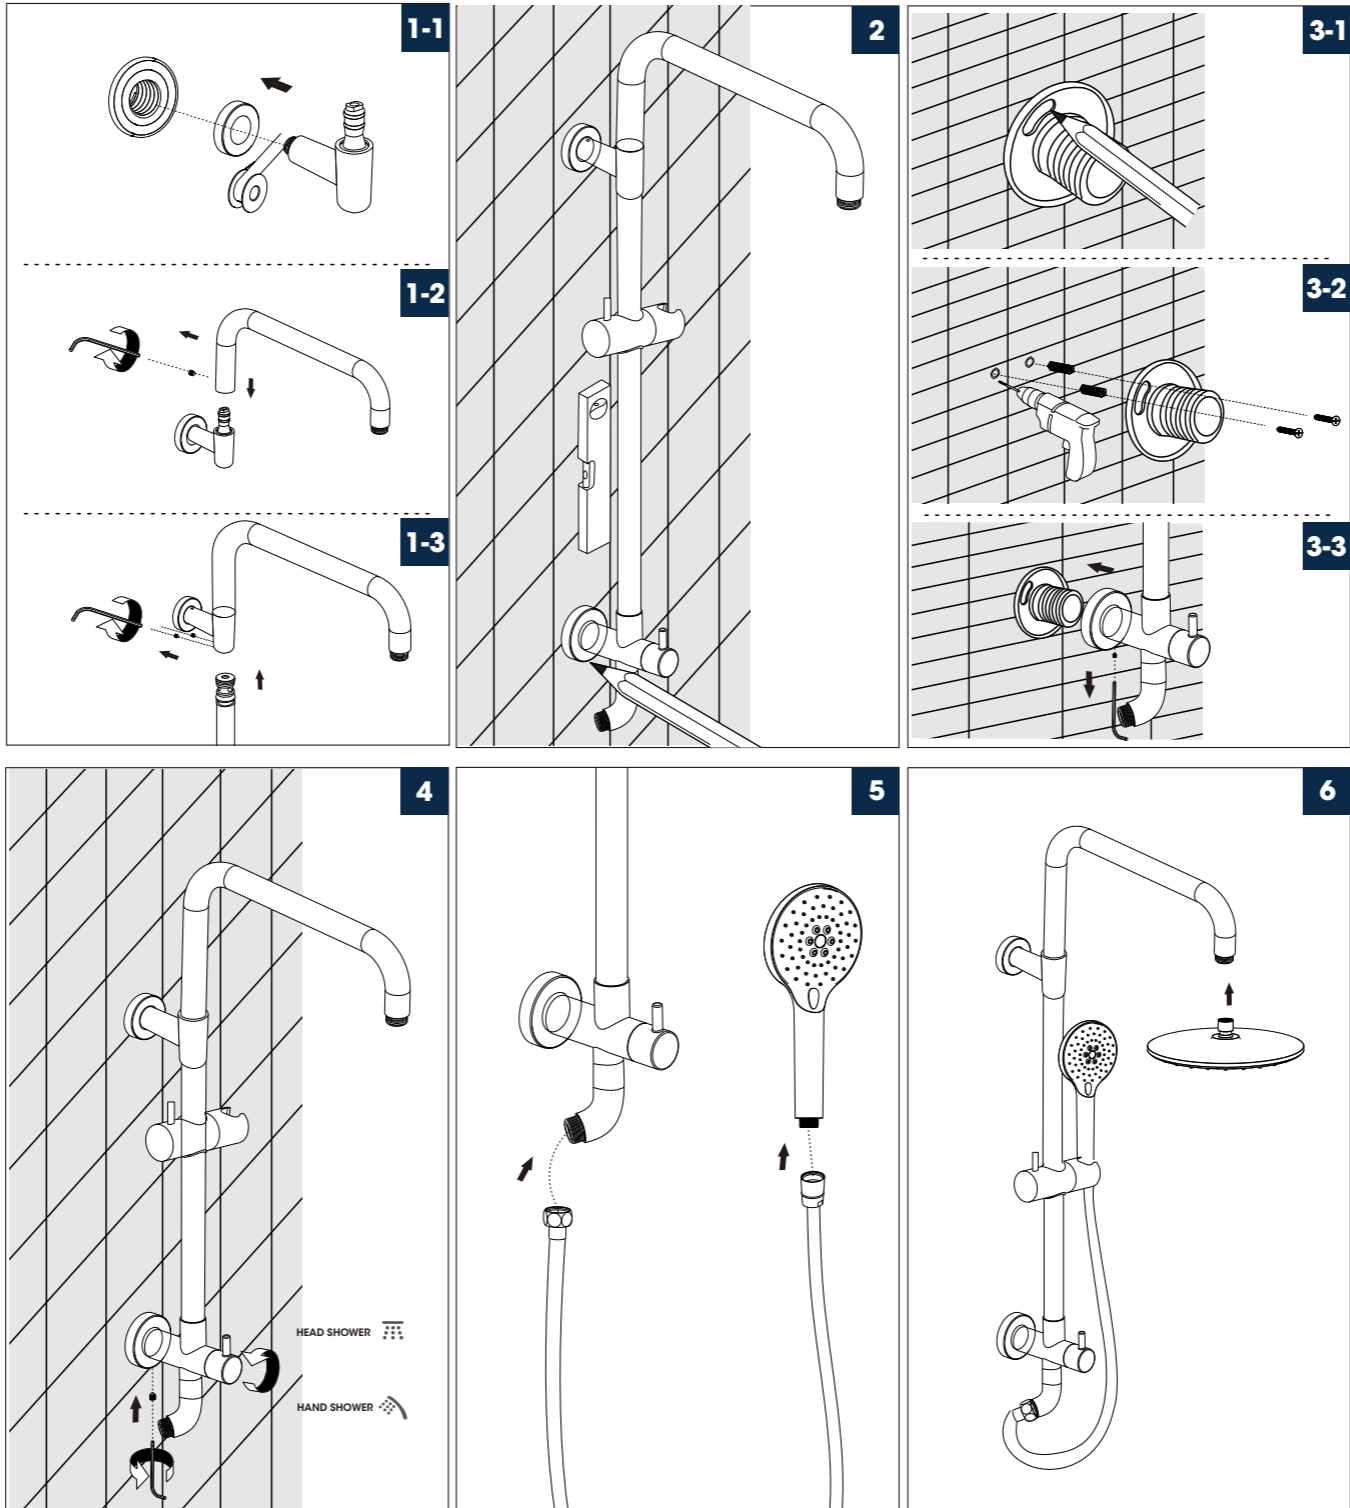

INSTALLATION MANUAL

RECOMMENDED TOOLS

INSTALLATION STEPS

HANDHELD SHOWER & RAIN SHOWERHEAD COMBO

Installation instruction

Not include valve
MB / BN / BG / CH / ORB

CARE INSTRUCTIONS

Rinse the product with clear water. Dry the product with a soft cloth.