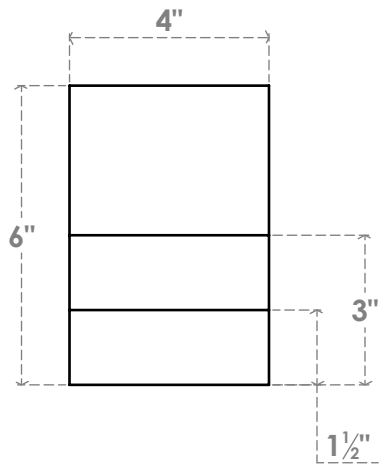

RFTP04X06X24GRN

4"W X 6"H X 24"L GREENSBORO ARCHITECTURAL GRADE PVC RAFTER TAIL

SIDE PROFILE

FRONT PROFILE

ISOMETRIC

EKENA
 MILLWORK
 EKENA MILLWORK
 2300 WEST MAIN ST.
 CLARKSVILLE, TX 75426
 TOLL FREE: 866-607-0453
 WWW.EKENAMILLWORK.COM