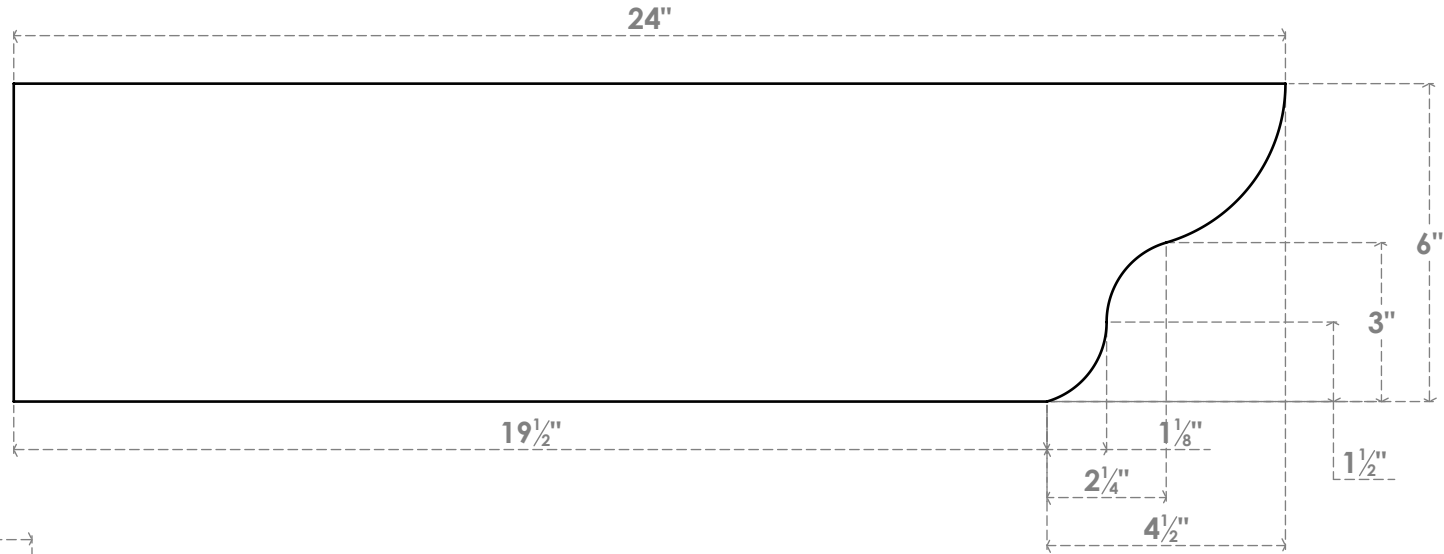

RFTP04X06X24GRN

4"W X 6"H X 24"L GREENSBORO ARCHITECTURAL GRADE PVC RAFTER TAIL

SIDE PROFILE

FRONT PROFILE

ISOMETRIC

EKENA
 MILLWORK
 EKENA MILLWORK
 2300 WEST MAIN ST.
 CLARKSVILLE, TX 75426
 TOLL FREE: 866-607-0453
 WWW.EKENAMILLWORK.COM