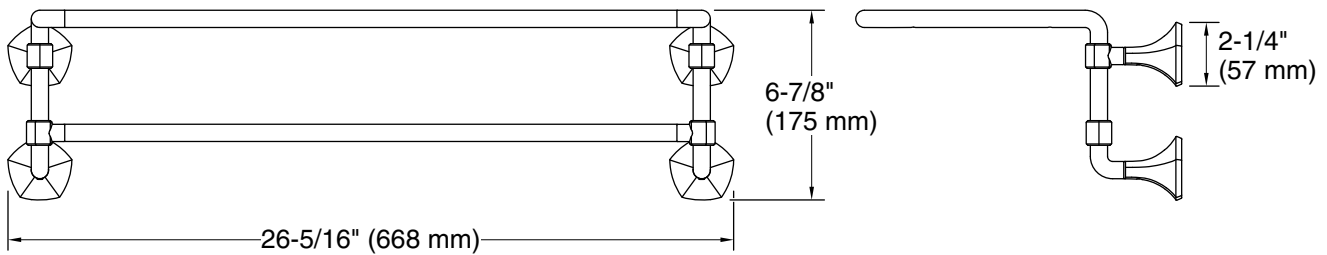

Technical Information

All product dimensions are nominal.

Material: Zinc