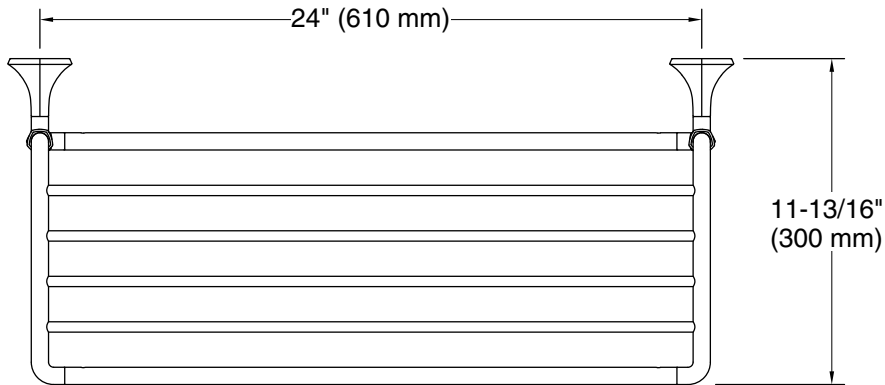

Technical Information

All product dimensions are nominal.

Material: Zinc