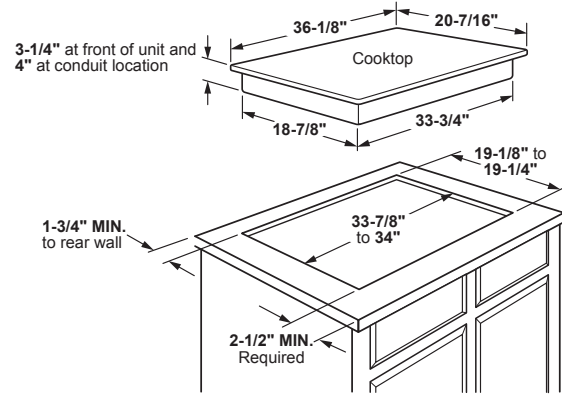

JEP5036DT

GE 36" Built-In Knob Control Electric Cooktop

DIMENSIONS AND INSTALLATION INFORMATION (IN INCHES)

IMPORTANT: Requires a 5" free area between the bottom of the cooktop to any combustible material, i.e., shelving. Free area not required when installing wall oven underneath cooktop. Refer to installation instructions. Requires a 15" minimum from cooktop to adjacent overhead cabinets. Units are furnished with a 48" flexible armored cable.

NOTE: 36" Ribbon cooktops are approved for use over select GE 30" Single Wall Ovens and Warming Drawers. Refer to cooktop and wall oven/warming drawer installation instructions packed with product for current dimensional data. If installed with a GE Telescopic Downdraft System, consult both the cooktop and downdraft installation instructions packed with product before installing. Cooktop gas/electric supply may need to be re-routed to install downdraft. The countertop cutout requires 23-1/2" minimum flat countertop surface and 25" minimum total countertop depth. In addition, other clearances to front edge of the countertop must be considered.

Before installing, consult installation instructions packed with product for current dimensional data.

APPROXIMATE COOKING DIMENSIONS

To insure accuracy, it is best to make a template when cutting the opening in the counter