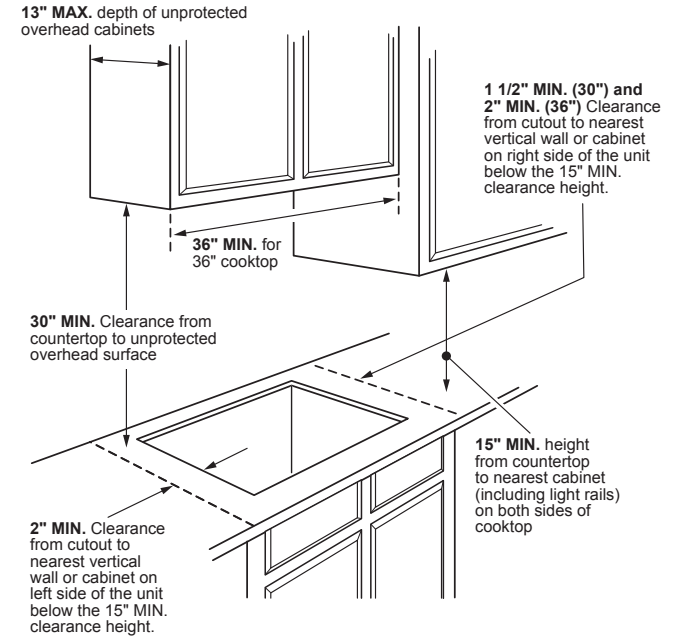

INSTALLATION ABOVE A WALL OVEN

VOLTAGE (60HZ AC)	240V	208V
CONNECTED LOAD (MAX.)	9.3kW	7.0kW
CURRENT DRAW (MAX.)	38.8 Amps	33.6 Amps
RECOMMENDED CIRCUIT BREAKER*	40 Amps	40 Amps

*NOTE: Check local codes for required breaker size.

For answers to your Monogram, GE Café™, GE Profile™ or GE Appliances product questions, visit our website at geappliances.com or call GE Answer Center® Service, 800.626.2000.