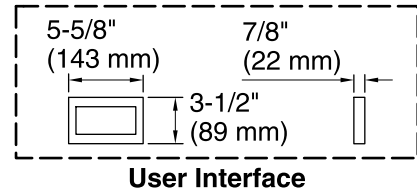

No change in measurement if connected with drain illustrated. (K-7272)

Control Access
 30" (762 mm) W
 x 15" (381 mm) H
 Min

***Recommended User Interface Location**

Required Electrical Service

One circuit required, protected with Class A Ground-Fault Circuit-Interrupter (GFCI) or Residual Current Device (RCD).

Amplifier, Heated Surface: 120 V, 15 A, 50/60 Hz

Technical Information

All product dimensions are nominal.

Installation:	Drop-in, Under-mount
Drain location:	End
Basin area, bottom:	44-1/2" x 22-5/16" (1130 mm x 567 mm)
Basin area, top:	59-5/8" x 25-1/2" (1514 mm x 648 mm)
Weight:	96 lbs (43.5 kg)
Minimum floor load:	58 lbs/ft ² (283.2 kg/m ²)
Water depth:	18" (457 mm)
Water capacity:	85 gal (321.8 L)
Cutout:	Drop-in, 64-1/2" x 30-1/2" (1638 mm x 775 mm)
Electrical component rating:	Amplifier: 120 V, 1.1 A, 50/60 Hz Heated Surface: 120 V, 0.5 A, 50/60 Hz, 65 W