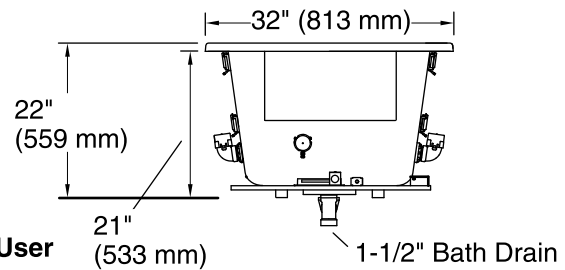

No change in measurement if connected with drain illustrated. (K-7272)

Control Access
 30" (762 mm) W
 x 15" (381 mm) H
 Min

***Recommended User Interface Location**

Required Electrical Service

One circuit required, protected with Class A Ground-Fault Circuit-Interrupter (GFCI) or Residual Current Device (RCD).

Amplifier, Heated Surface: 120 V, 15 A, 50/60 Hz

Technical Information

All product dimensions are nominal.

Installation:	Drop-in, Under-mount
Drain location:	End
Basin area, bottom:	44-1/2" x 22-5/16" (1130 mm x 567 mm)
Basin area, top:	59-5/8" x 25-1/2" (1514 mm x 648 mm)
Weight:	96 lbs (43.5 kg)
Minimum floor load:	58 lbs/ft ² (283.2 kg/m ²)
Water depth:	18" (457 mm)
Water capacity:	85 gal (321.8 L)
Cutout:	Drop-in, 64-1/2" x 30-1/2" (1638 mm x 775 mm)
Electrical component rating:	Amplifier: 120 V, 1.1 A, 50/60 Hz Heated Surface: 120 V, 0.5 A, 50/60 Hz, 65 W