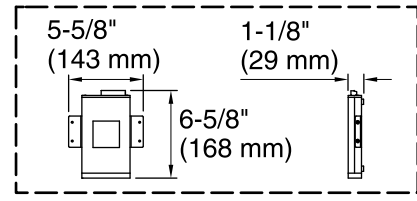

No change in measurement if connected with drain illustrated. (K-7272)

Control Access
 30" (762 mm) W
 x 15" (381 mm) H
 Min

***Recommended User Interface Location**

Required Electrical Service

One circuit required, protected with Class A Ground-Fault Circuit-Interrupter (GFCI) or Residual Current Device (RCD).

Amplifier, Heated Surface: 120 V, 15 A, 50/60 Hz

Technical Information

All product dimensions are nominal.

Installation:	Drop-in, Under-mount
Drain location:	End
Basin area, bottom:	44-1/2" x 22-5/16" (1130 mm x 567 mm)
Basin area, top:	59-5/8" x 25-1/2" (1514 mm x 648 mm)
Weight:	96 lbs (43.5 kg)
Minimum floor load:	58 lbs/ft ² (283.2 kg/m ²)
Water depth:	18" (457 mm)
Water capacity:	85 gal (321.8 L)
Cutout:	Drop-in, 64-1/2" x 30-1/2" (1638 mm x 775 mm)
Electrical component rating:	Amplifier: 120 V, 1.1 A, 50/60 Hz Heated Surface: 120 V, 0.5 A, 50/60 Hz, 65 W