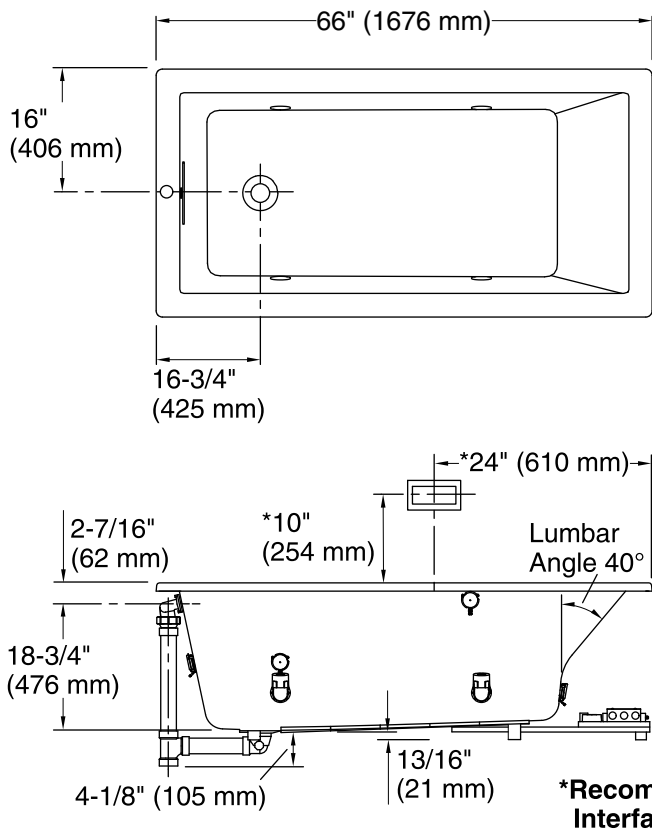

No change in measurement if connected with drain illustrated. (K-7272)

Control Access
 30" (762 mm) W
 x 15" (381 mm) H
 Min

***Recommended User Interface Location**

Required Electrical Service

One circuit required, protected with Class A Ground-Fault Circuit-Interrupter (GFCI) or Residual Current Device (RCD).

Amplifier, Heated Surface: 120 V, 15 A, 50/60 Hz

Technical Information

All product dimensions are nominal.

Installation:	Drop-in, Under-mount
Drain location:	End
Basin area, bottom:	44-1/2" x 22-5/16" (1130 mm x 567 mm)
Basin area, top:	59-5/8" x 25-1/2" (1514 mm x 648 mm)
Weight:	96 lbs (43.5 kg)
Minimum floor load:	58 lbs/ft ² (283.2 kg/m ²)
Water depth:	18" (457 mm)
Water capacity:	85 gal (321.8 L)
Cutout:	Drop-in, 64-1/2" x 30-1/2" (1638 mm x 775 mm)
Electrical component rating:	Amplifier: 120 V, 1.1 A, 50/60 Hz Heated Surface: 120 V, 0.5 A, 50/60 Hz, 65 W

Notes

Measure your actual product for rough-in details. Install this product according to the installation instructions.

The hot water supply should be 70% of the capacity of the bath or greater. Installations will vary.