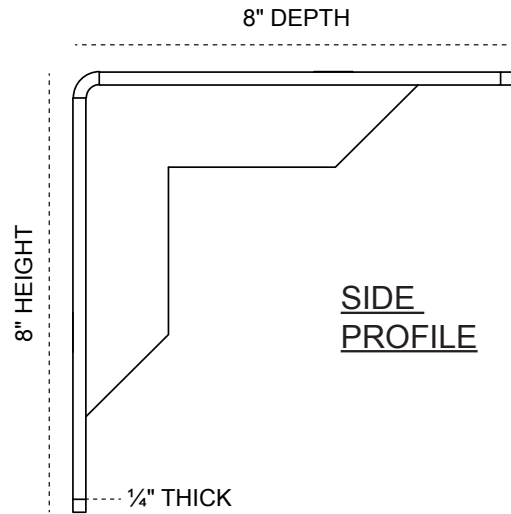

# 2-INCH W X 8-INCH D X 8-INCH H STOCKPORT BRACKET

**HEAVY-DUTY 1/4" THICK**

**AVAILABLE IN:**  
STAINLESS STEEL  
ZINC PLATED STEEL  
POWDER COATED BLACK

**BKTM02X08X08STSS**  
**BKTM02X08X08STCRS**  
**BKTM02X08X08STPBL**