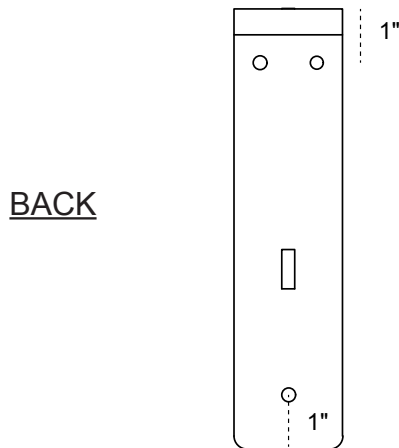

# 2-INCH W X 8-INCH D X 8-INCH H STOCKPORT BRACKET

**HEAVY-DUTY 1/4" THICK**

**AVAILABLE IN:**  
STAINLESS STEEL  
ZINC PLATED STEEL  
POWDER COATED BLACK

**BKTM02X08X08STSS**  
**BKTM02X08X08STCRS**  
**BKTM02X08X08STPBL**