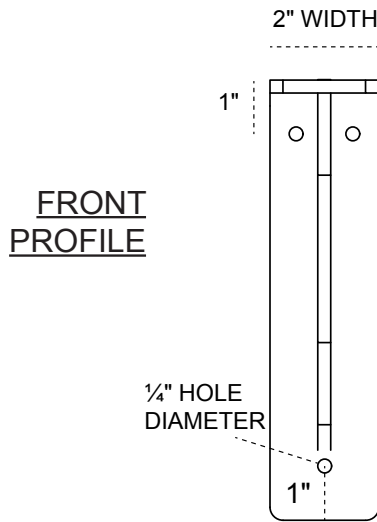

# 2-INCH W X 8-INCH D X 8-INCH H STOCKPORT BRACKET

**HEAVY-DUTY 1/4" THICK**

**AVAILABLE IN:**  
STAINLESS STEEL  
ZINC PLATED STEEL  
POWDER COATED BLACK

**BKTM02X08X08STSS**  
**BKTM02X08X08STCRS**  
**BKTM02X08X08STPBL**