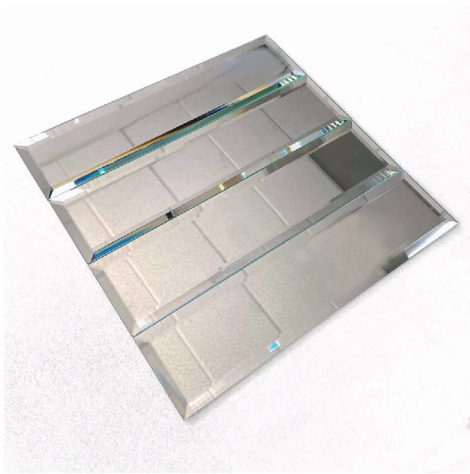

Apollo Tile

Product Code APLMR88CLR312

Material Glass

Surface Polished

Sheet Size 3x12"

Thickness 3/16"

Sheet Coverage Area

Chip Size 3x12"

Quantity in a box 20 pcs/box

Sq.ft/box 5.00

Lead Time Stocked

Area of Use:

Outdoors X

Indoor Walls Yes

Light traffic floors X

High traffic floors X