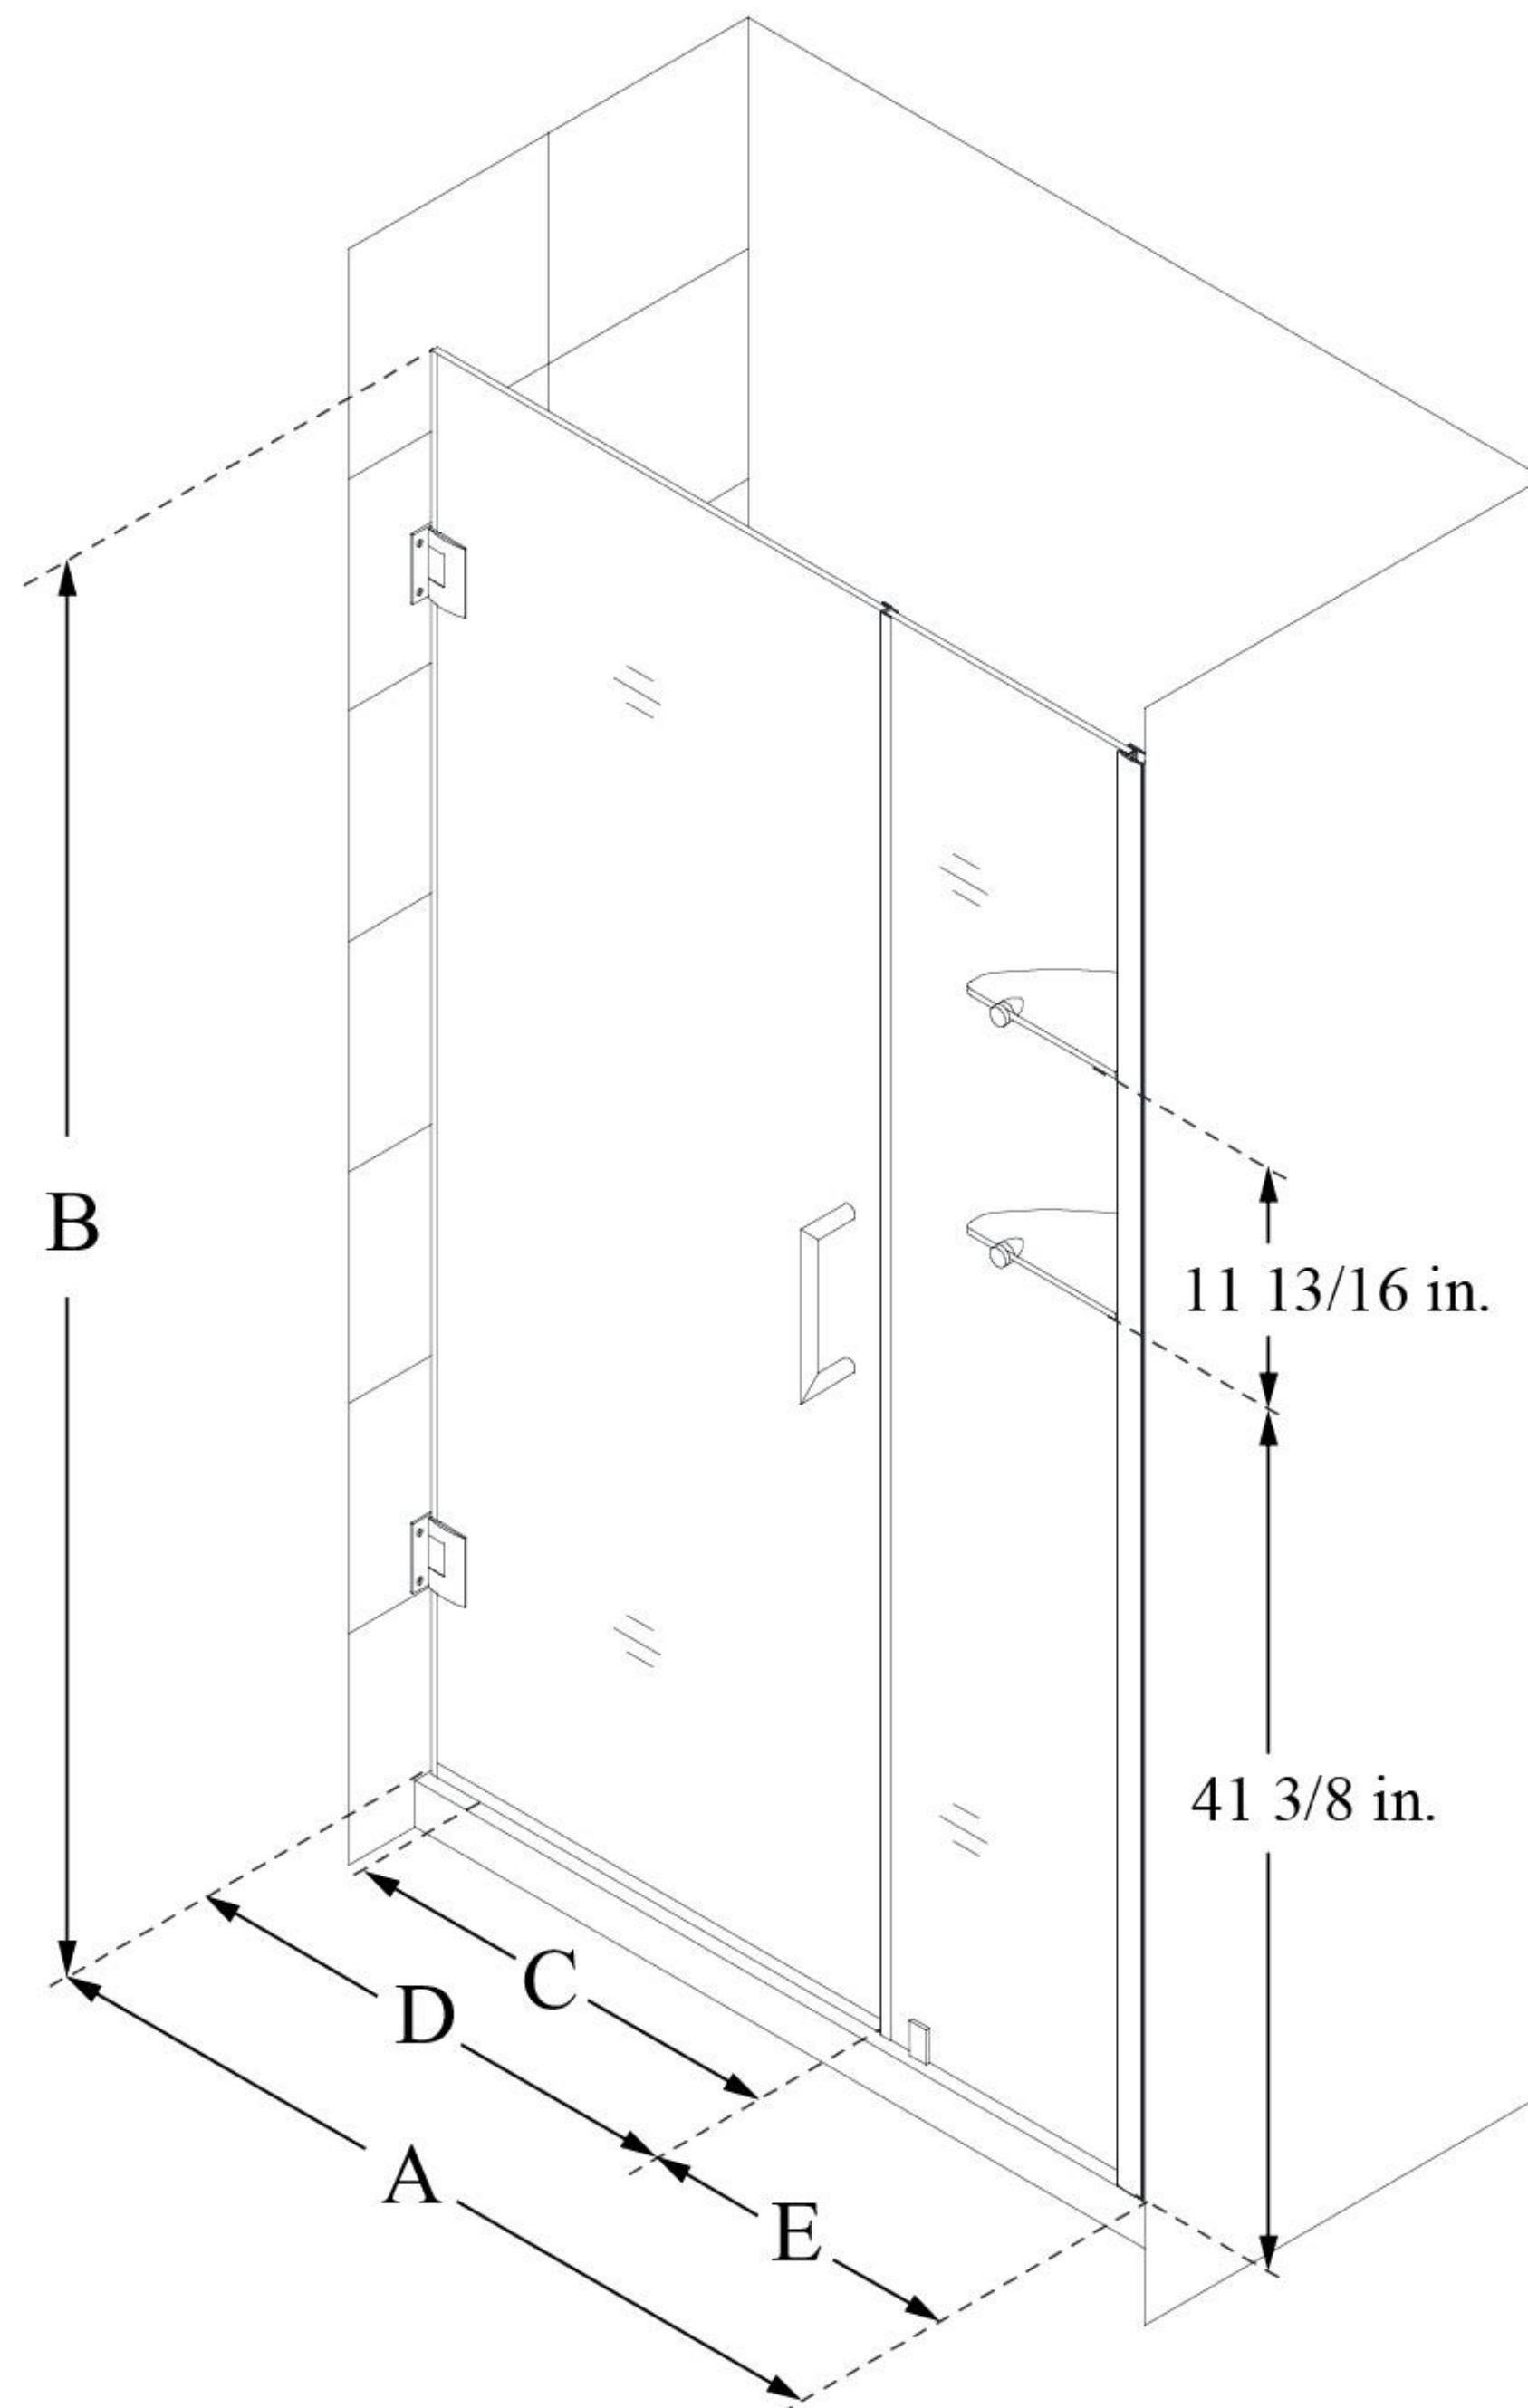

## UNIDOOR

DreamLine Unidoor 35-36 in. W x  
72 in. H Frameless Hinged Shower  
Door with Shelves, Clear Glass

SWING DOOR

### CONFIGURATION DIMENSIONS:

**A: 35 - 36 in.**

MODEL WIDTH

**B: 72 in.**

MODEL HEIGHT

**C: 22 in.**

ACCESS WIDTH

**D: 23 in.**

DOOR WIDTH

**E: 12 in.**

INLINE PANEL WIDTH

DreamLine reserves the right to update or modify the hardware or materials pictured without prior notice for the purpose of product improvement and customer satisfaction.