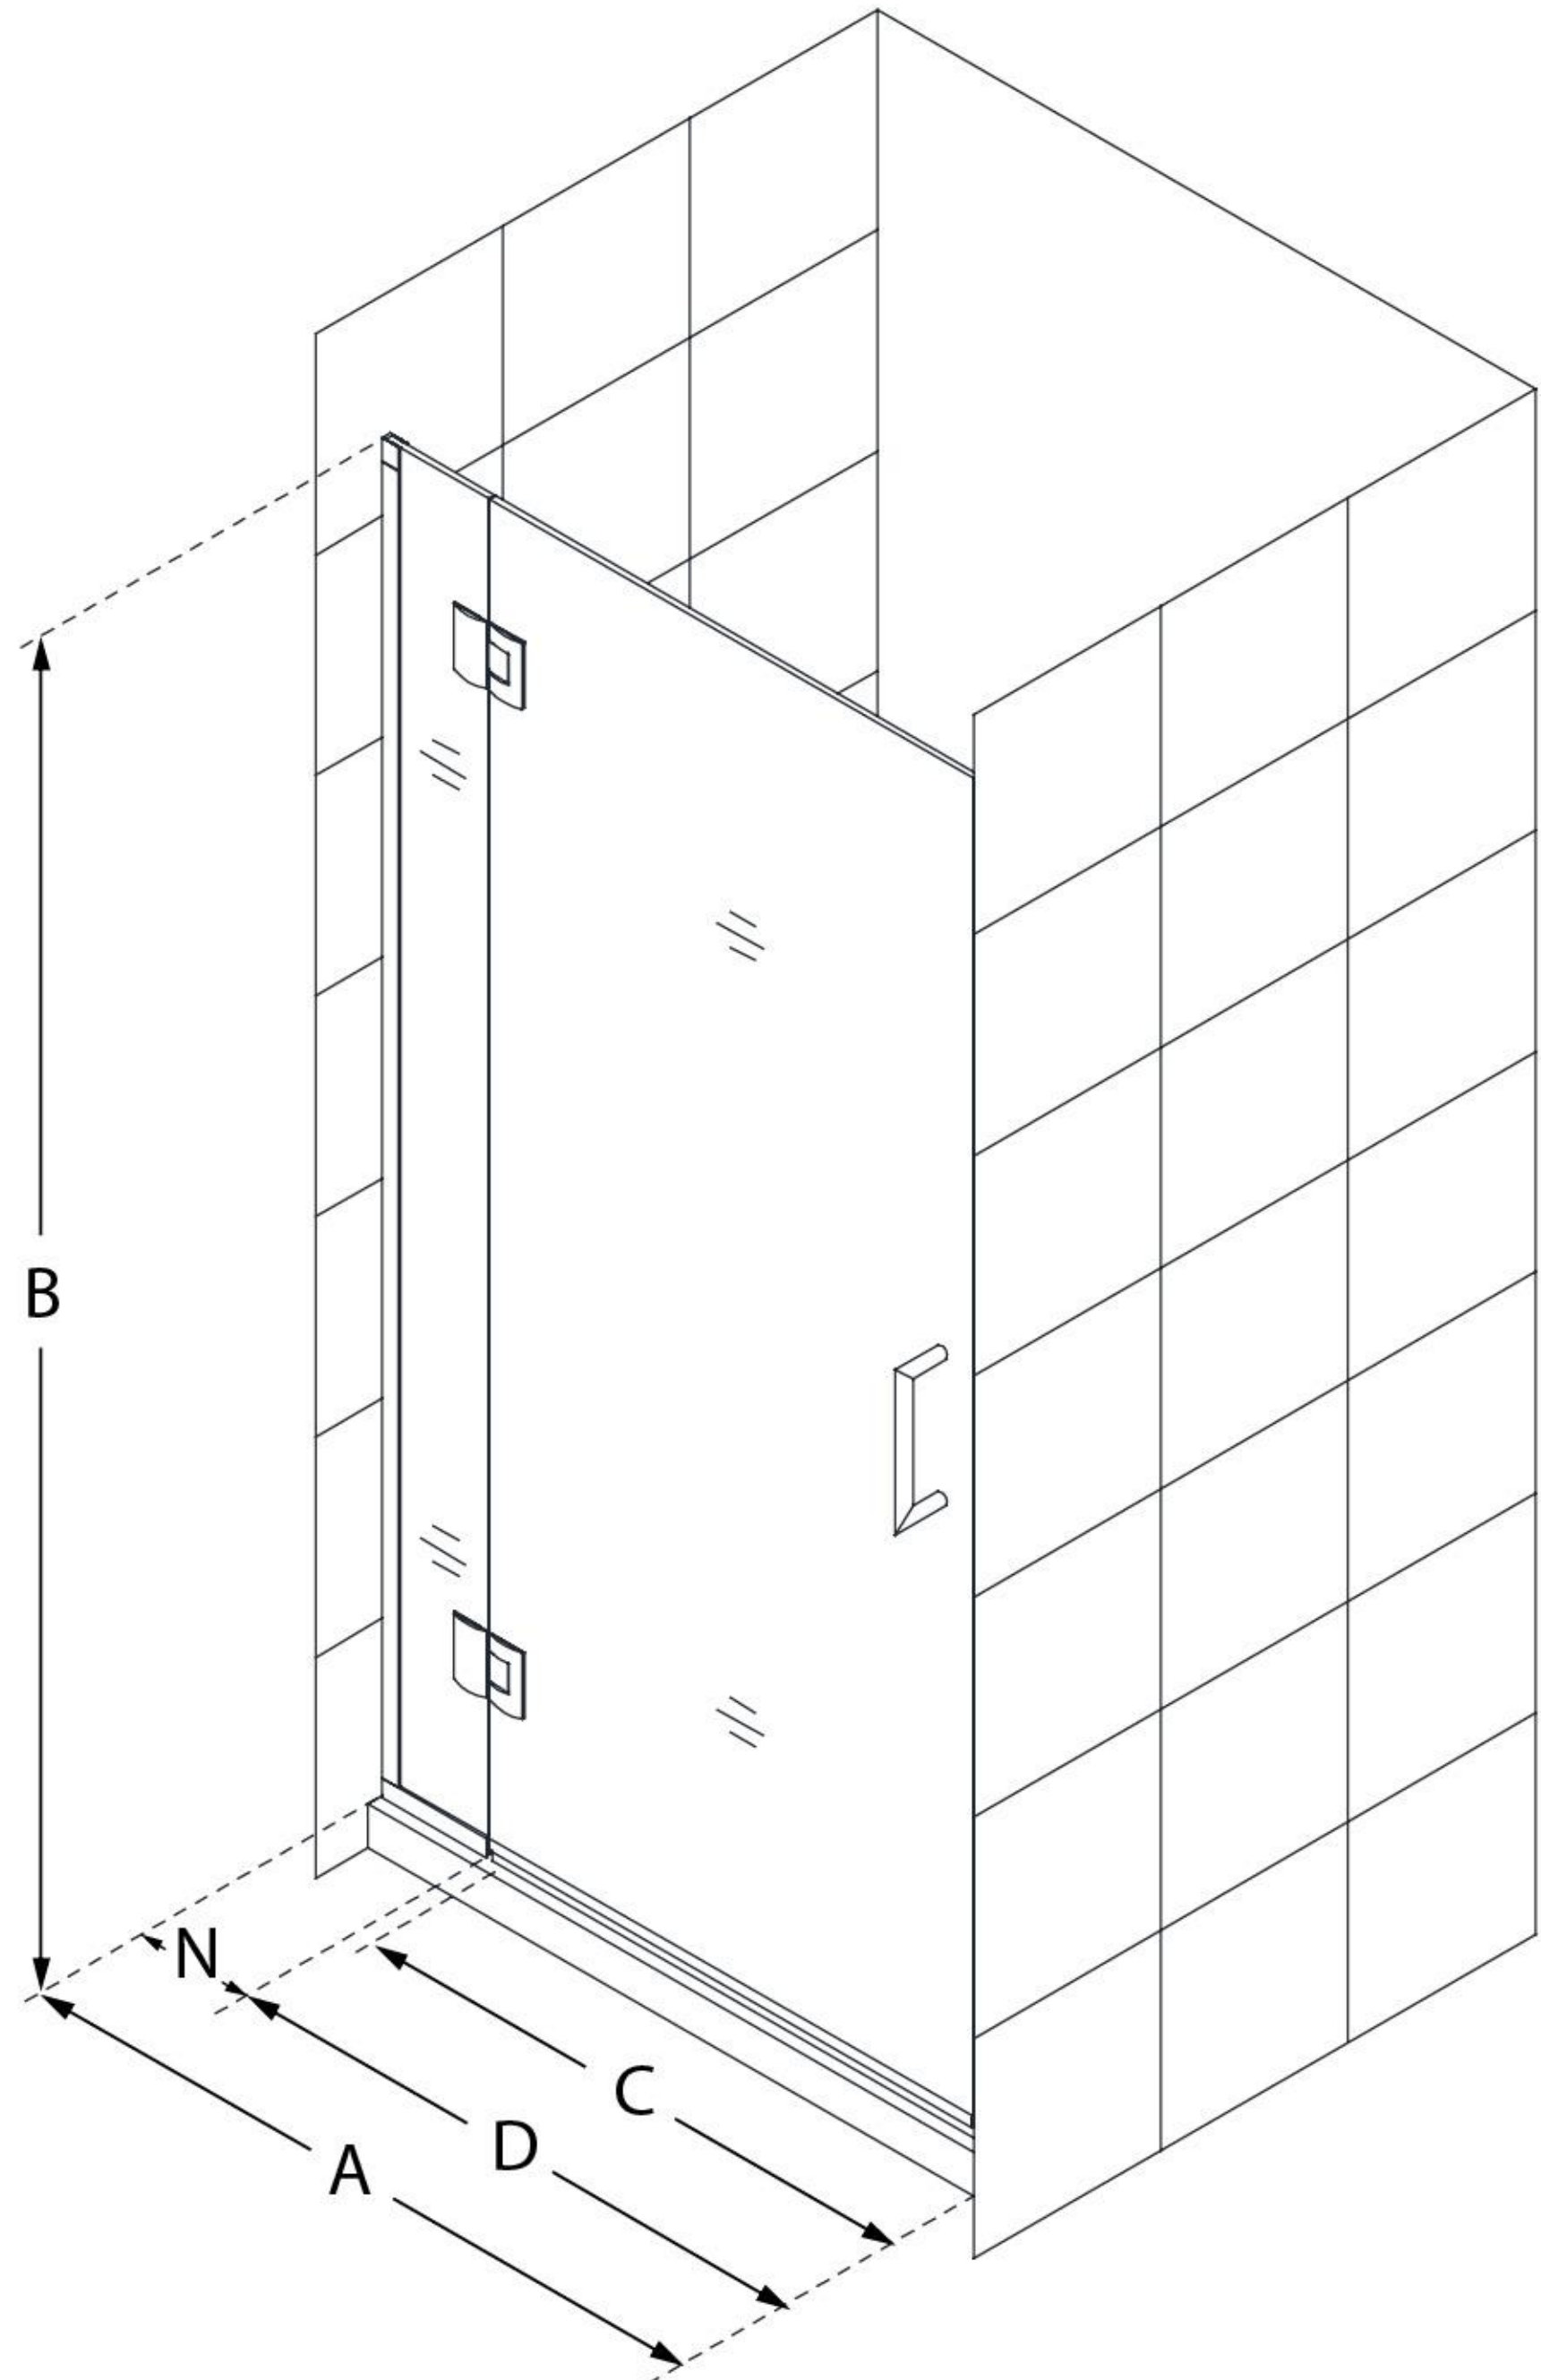

## UNIDOOR-X

DreamLine Unidoor-X 36 in. W x  
72 in. H Frameless Hinged Shower  
Door, Clear Glass

SWING DOOR

### CONFIGURATION DIMENSIONS:

**A: 36 in.**

MODEL WIDTH

**B: 72 in.**

MODEL HEIGHT

**C: 29 in.**

ACCESS WIDTH

**D: 30 in.**

DOOR WIDTH

**N: 6 in.**

HINGE PANEL WIDTH

DreamLine reserves the right to update or modify the hardware or materials pictured without prior notice for the purpose of product improvement and customer satisfaction.