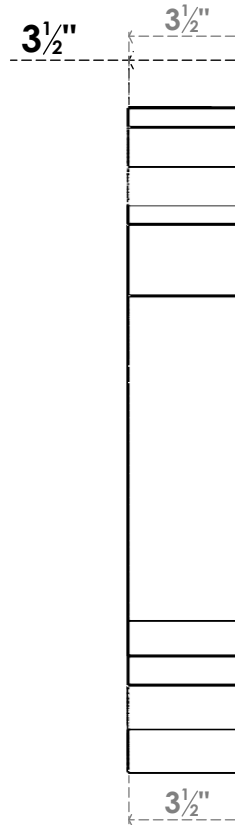

ITEM NUMBER: BKTUROS035X035X16000X20000X035X035X035IMP00RCPR

3 1/2"W X 16"D X 20"H X 3 1/2"T IMPERIAL ROUGH CEDAR WOODGRAIN OPEN BRACKET, TRADITIONAL TOP AND BACK, 3 1/2"W SOLID BRACE, PRIMED TAN

SIDE PROFILE

FRONT PROFILE

ISOMETRIC

GENERATED DATE : 06/18/2023

EKENA MILLWORK
2300 WEST MAIN ST.
CLARKSVILLE, TX 75426
TOLL FREE: 866-607-0453
WWW.EKENAMILLWORK.COM

NOTES

1. INSTALLATION TO BE COMPLETED IN ACCORDANCE WITH MANUFACTURER'S SPECIFICATIONS.
2. DRAWING MAY NOT BE TO SCALE
3. THIS DRAWING IS INTENDED FOR DESIGN AND PLANNING PURPOSES ONLY.
4. ALL INFORMATION CONTAINED HEREIN WAS CURRENT AT THE TIME OF DEVELOPMENT BUT MUST BE REVIEWED AND APPROVED BY THE PRODUCT MANUFACTURER TO BE CONSIDERED ACCURATE.
5. TIMBERTHANE ARCHITECTURAL PRODUCTS ARE MADE FROM HIGH DENSITY URETHANE AND COME FACTORY PRIMED