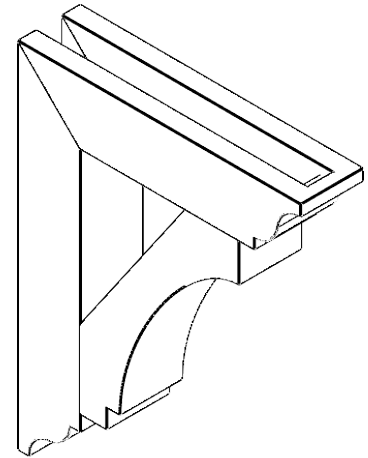

ITEM NUMBER: BKTUROS035X035X16000X20000X035X035X035IMP00RCPR

3 1/2"W X 16"D X 20"H X 3 1/2"T IMPERIAL ROUGH CEDAR WOODGRAIN OPEN BRACKET, TRADITIONAL TOP AND BACK, 3 1/2"W SOLID BRACE, PRIMED TAN

SIDE PROFILE

FRONT PROFILE

ISOMETRIC

GENERATED DATE : 06/18/2023

EKENA MILLWORK
2300 WEST MAIN ST.
CLARKSVILLE, TX 75426
TOLL FREE: 866-607-0453
WWW.EKENAMILLWORK.COM

NOTES

1. INSTALLATION TO BE COMPLETED IN ACCORDANCE WITH MANUFACTURER'S SPECIFICATIONS.
2. DRAWING MAY NOT BE TO SCALE
3. THIS DRAWING IS INTENDED FOR DESIGN AND PLANNING PURPOSES ONLY.
4. ALL INFORMATION CONTAINED HEREIN WAS CURRENT AT THE TIME OF DEVELOPMENT BUT MUST BE REVIEWED AND APPROVED BY THE PRODUCT MANUFACTURER TO BE CONSIDERED ACCURATE.
5. TIMBERTHANE ARCHITECTURAL PRODUCTS ARE MADE FROM HIGH DENSITY URETHANE AND COME FACTORY PRIMED