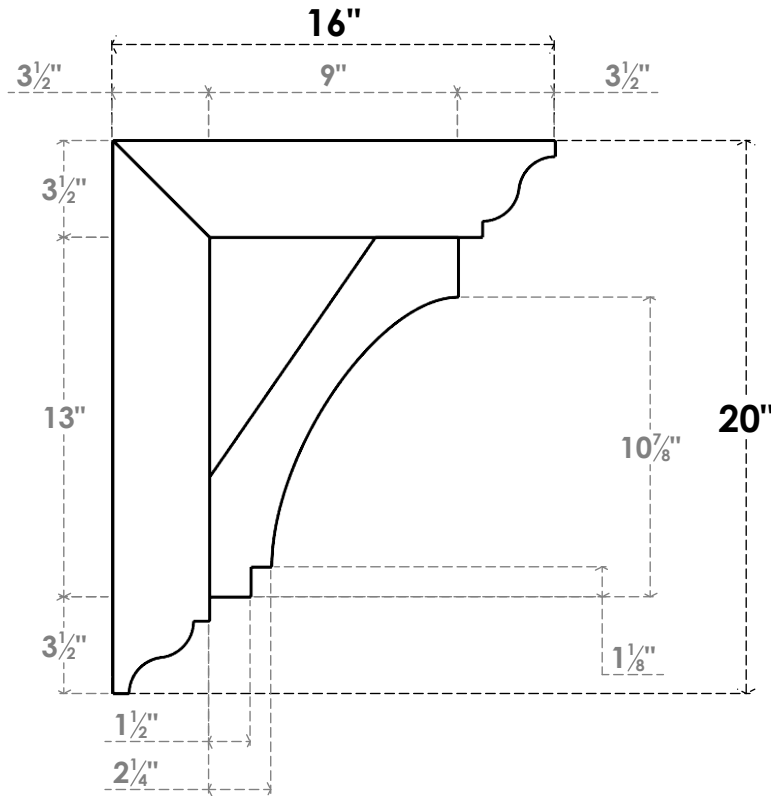

ITEM NUMBER: BKTUROS035X035X16000X20000X035X035X035IMP00RCPR

3 1/2"W X 16"D X 20"H X 3 1/2"T IMPERIAL ROUGH CEDAR WOODGRAIN OPEN BRACKET, TRADITIONAL TOP AND BACK, 3 1/2"W SOLID BRACE, PRIMED TAN

SIDE PROFILE

FRONT PROFILE

ISOMETRIC

GENERATED DATE : 06/18/2023

EKENA MILLWORK
2300 WEST MAIN ST.
CLARKSVILLE, TX 75426
TOLL FREE: 866-607-0453
WWW.EKENAMILLWORK.COM

NOTES

1. INSTALLATION TO BE COMPLETED IN ACCORDANCE WITH MANUFACTURER'S SPECIFICATIONS.
2. DRAWING MAY NOT BE TO SCALE
3. THIS DRAWING IS INTENDED FOR DESIGN AND PLANNING PURPOSES ONLY.
4. ALL INFORMATION CONTAINED HEREIN WAS CURRENT AT THE TIME OF DEVELOPMENT BUT MUST BE REVIEWED AND APPROVED BY THE PRODUCT MANUFACTURER TO BE CONSIDERED ACCURATE.
5. TIMBERTHANE ARCHITECTURAL PRODUCTS ARE MADE FROM HIGH DENSITY URETHANE AND COME FACTORY PRIMED