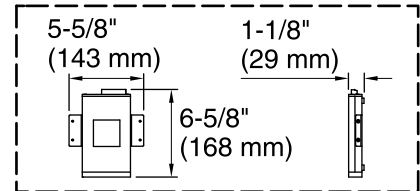

User Interface

Amplifier