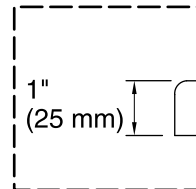

No change in measurement if connected with drain illustrated. (K-7272)

Drop-In Rim Detail