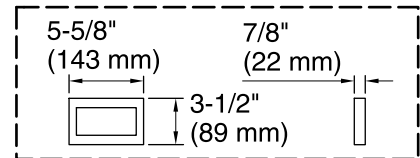

User Interface