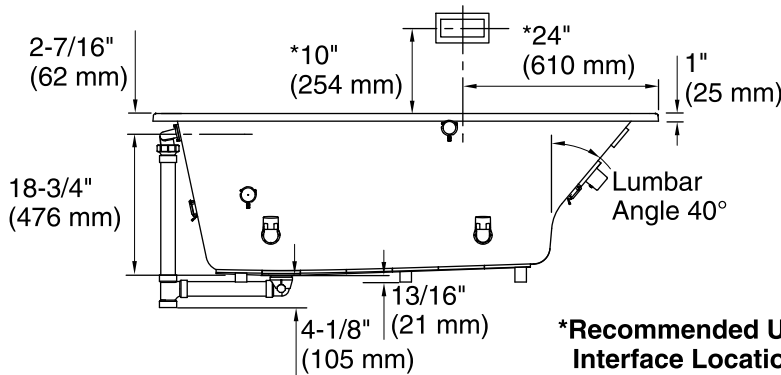

No change in measurement if connected with drain illustrated. (K-7272)

Drop-In Rim Detail

User Interface

Amplifier

***Recommended User Interface Location**

Required Electrical Service

One circuit required, protected with Class A Ground-Fault Circuit-Interrupter (GFCI) or Residual Current Device (RCD).

Amplifier: 120 V, 15 A, 50/60 Hz

Technical Information

All product dimensions are nominal.

Installation:	Drop-in, Under-mount
Drain location:	End
Basin area, bottom:	44-1/2" x 22-5/16" (1130 mm x 567 mm)
Basin area, top:	59-5/8" x 25-1/2" (1514 mm x 648 mm)
Weight:	91 lbs (41.3 kg)
Minimum floor load:	58 lbs/ft ² (283.2 kg/m ²)
Water depth:	18" (457 mm)
Water capacity:	85 gal (321.8 L)
Cutout:	Drop-in, 64-1/2" x 30-1/2" (1638 mm x 775 mm)
Electrical component rating:	Amplifier: 120 V, 1.1 A, 50/60 Hz
Amplifier channels:	2 at 15 W per channel 2 at 30 W per channel
Minimum flat for door:	2-1/2" (64 mm)