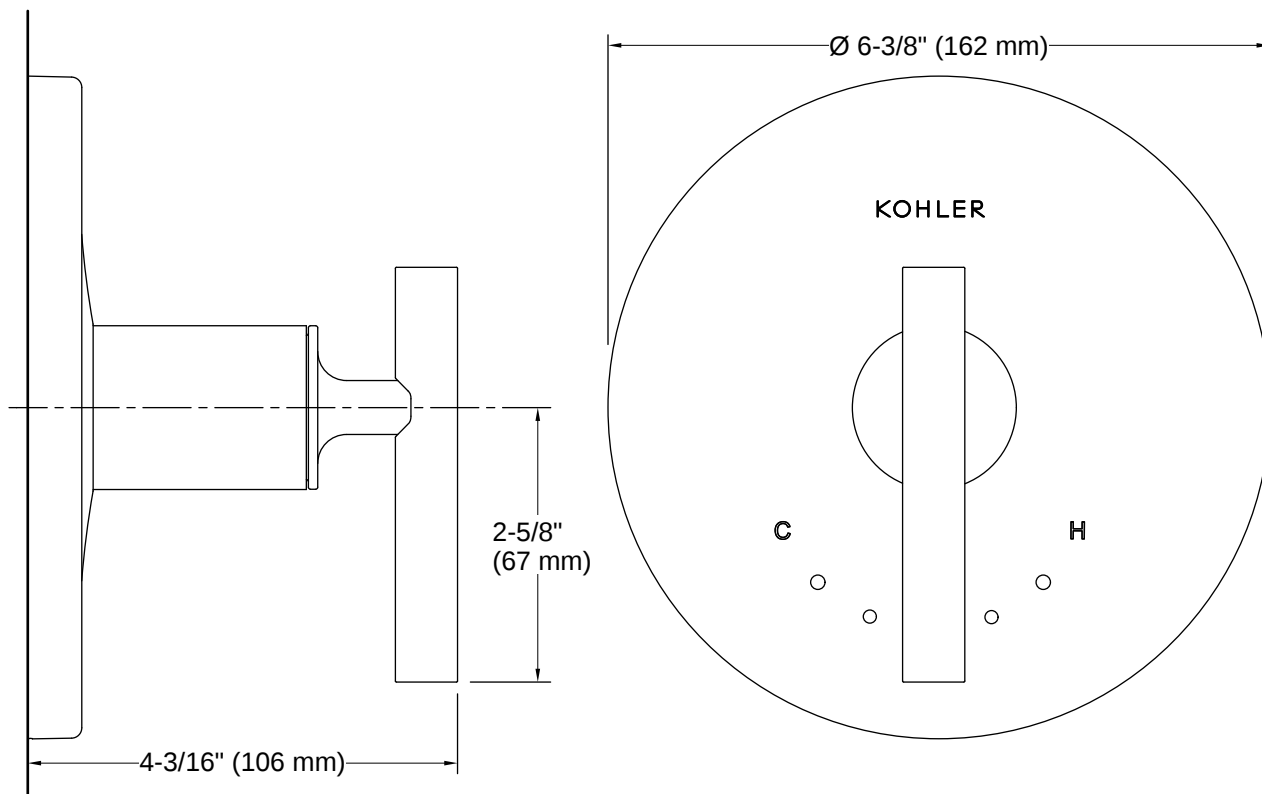

Installation

- Trim only; requires valve to complete installation (sold separately)
- Patented K-joint installation technology ensures consistent trim appearance, regardless of variability in valve rough-in

Installation Notes

Install this product according to the installation instructions.

ADA, OBC, CSA B651 compliant when installed to the specific requirements of these regulations.