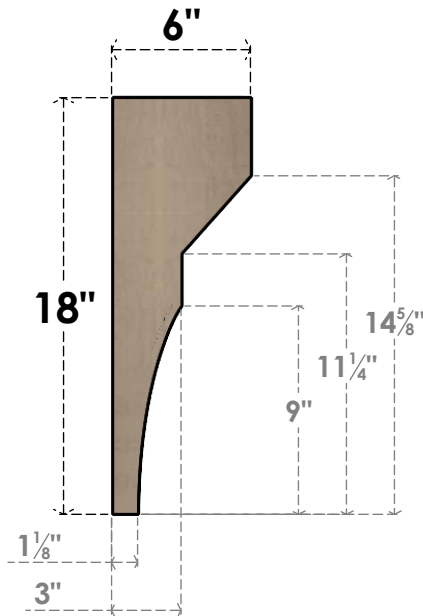

ITEM NUMBER: CORU03X06X18MONRCPR

3"W X 6"D X 18"H SERIES 2 THIN MONTEREY ROUGH CEDAR TIMBERTHANE
FAUX WOOD CORBEL, PRIMED

SIDE PROFILE

FRONT PROFILE

ISOMETRIC

EKENA MILLWORK
2300 WEST MAIN ST.
CLARKSVILLE, TX 75426
TOLL FREE: 866-607-0453
WWW.EKENAMILLWORK.COM

NOTES

1. INSTALLATION TO BE COMPLETED IN ACCORDANCE WITH MANUFACTURER'S SPECIFICATIONS.
2. DRAWING MAY NOT BE TO SCALE
3. THIS DRAWING IS INTENDED FOR DESIGN AND PLANNING PURPOSES ONLY.
4. ALL INFORMATION CONTAINED HEREIN WAS CURRENT AT THE TIME OF DEVELOPMENT BUT MUST BE REVIEWED AND APPROVED BY THE PRODUCT MANUFACTURER TO BE CONSIDERED ACCURATE.
5. TIMBERTHANE ARCHITECTURAL PRODUCTS ARE MADE FROM HIGH DENSITY URETHANE AND COME FACTORY PRIMED