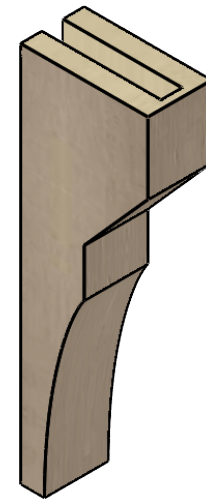

ITEM NUMBER: CORU03X06X18MONRCPR

3"W X 6"D X 18"H SERIES 2 THIN MONTEREY ROUGH CEDAR TIMBERTHANE
FAUX WOOD CORBEL, PRIMED

SIDE PROFILE

FRONT PROFILE

ISOMETRIC

EKENA MILLWORK
2300 WEST MAIN ST.
CLARKSVILLE, TX 75426
TOLL FREE: 866-607-0453
WWW.EKENAMILLWORK.COM

NOTES

1. INSTALLATION TO BE COMPLETED IN ACCORDANCE WITH MANUFACTURER'S SPECIFICATIONS.
2. DRAWING MAY NOT BE TO SCALE
3. THIS DRAWING IS INTENDED FOR DESIGN AND PLANNING PURPOSES ONLY.
4. ALL INFORMATION CONTAINED HEREIN WAS CURRENT AT THE TIME OF DEVELOPMENT BUT MUST BE REVIEWED AND APPROVED BY THE PRODUCT MANUFACTURER TO BE CONSIDERED ACCURATE.
5. TIMBERTHANE ARCHITECTURAL PRODUCTS ARE MADE FROM HIGH DENSITY URETHANE AND COME FACTORY PRIMED