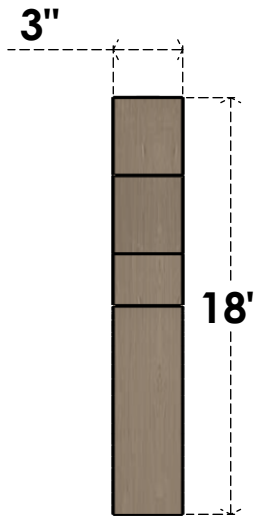

ITEM NUMBER: CORU03X06X18MONRCPR

3"W X 6"D X 18"H SERIES 2 THIN MONTEREY ROUGH CEDAR TIMBERTHANE
FAUX WOOD CORBEL, PRIMED

SIDE PROFILE

FRONT PROFILE

ISOMETRIC

EKENA MILLWORK
2300 WEST MAIN ST.
CLARKSVILLE, TX 75426
TOLL FREE: 866-607-0453
WWW.EKENAMILLWORK.COM

NOTES

1. INSTALLATION TO BE COMPLETED IN ACCORDANCE WITH MANUFACTURER'S SPECIFICATIONS.
2. DRAWING MAY NOT BE TO SCALE
3. THIS DRAWING IS INTENDED FOR DESIGN AND PLANNING PURPOSES ONLY.
4. ALL INFORMATION CONTAINED HEREIN WAS CURRENT AT THE TIME OF DEVELOPMENT BUT MUST BE REVIEWED AND APPROVED BY THE PRODUCT MANUFACTURER TO BE CONSIDERED ACCURATE.
5. TIMBERTHANE ARCHITECTURAL PRODUCTS ARE MADE FROM HIGH DENSITY URETHANE AND COME FACTORY PRIMED