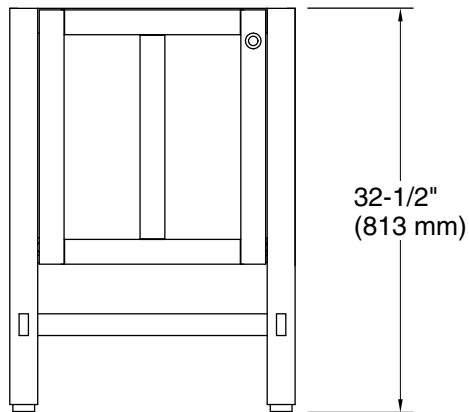

#### Features

- Set includes: Cabinet, vanity-top sink, cabinet hardware
- 8" (203 mm) widespread faucet holes
- Three-way adjustable slow-close door hinges for easy cabinet access
- Customize your storage with optional in-door accessories (sold separately)

### Technical Information

All product dimensions are nominal.