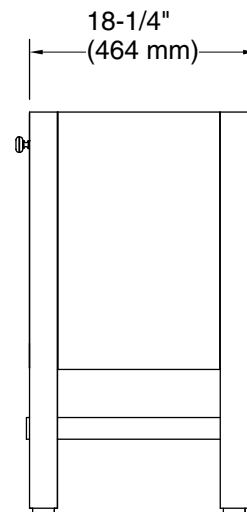

## 24" bathroom vanity cabinet with vanity-top sink

#### Features

- Set includes: Cabinet, vanity-top sink, cabinet hardware
- 8" (203 mm) widespread faucet holes
- Three-way adjustable slow-close door hinges for easy cabinet access
- Customize your storage with optional in-door accessories (sold separately)

### Technical Information

All product dimensions are nominal.