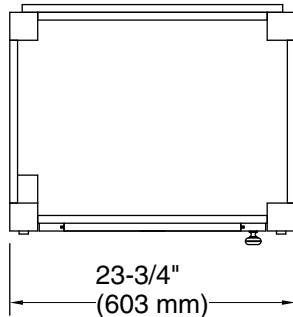

#### Features

- Set includes: Cabinet, vanity-top sink, cabinet hardware
- 8" (203 mm) widespread faucet holes
- Three-way adjustable slow-close door hinges for easy cabinet access
- Customize your storage with optional in-door accessories (sold separately)

### Technical Information

All product dimensions are nominal.