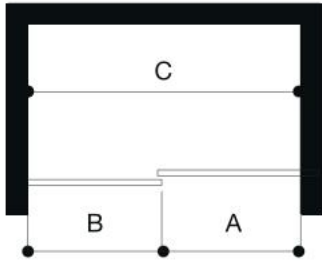

**VIGO ELAN Adjustable Frameless Sliding Shower Door**  
**VG06041**

**PRODUCT FEATURES**

- Built-in horizontal adjustability makes this shower door easy to install
- Includes all mounting hardware
- Constructed from ANSI Z97.1 and 16 CFR 1201-certified tempered glass
- RollerDisk™ Technology allows for up to 3/8" of adjustability as walls shift over time
- High-quality stainless steel and solid brass hardware resist corrosion and tarnishing
- All VIGO Shower Doors feature a quality assured Limited Lifetime Warranty

## MEASUREMENTS

A, B & C dimensions were measured after shower enclosure was completely installed.

Model / Modelo / Modèle	A Door / Puerta / Porte	B Fixed Panel / Panel fijo : Panneau fixe	C Adjustable Width / Dimensión ajustable / Réglable largeur	Height / Altura / Hauteur	Door opening width / Ancho de apertura de puerta / Largeur d'ouverture de la porte
VG6041XX4874	25 5/8" x 73 3/4"	23 5/8" x 74"	44" - 48"	74"	19 1/2"
VG6041XX5274	27 3/4" x 73 1/2"	24 5/8" x 74"	48" - 52"	74"	21 1/2"
VG6041XX5674	29 3/4" x 73 1/2"	26 5/8" x 74"	52" - 56"	74"	23 1/2"
VG6041XX6074	31 1/2" x 73 3/4"	29 5/8" x 74"	56" - 60"	74"	25 1/2"
VG6041XX6066	31 5/8" x 65 1/2"	29 5/8" x 66"	56" - 60"	66"	25 1/2"
VG6041XX6474	33 5/8" x 73 1/2"	30 3/4" x 74"	60" - 64"	74"	27 1/2"
VG6041XX6874	35 5/8" x 73 1/2"	32 3/4" x 74"	64" - 68"	74"	29 1/2"
VG6041XX7274	37 1/2" x 73 3/4"	35 5/8" x 74"	68" - 72"	74"	31 1/2"