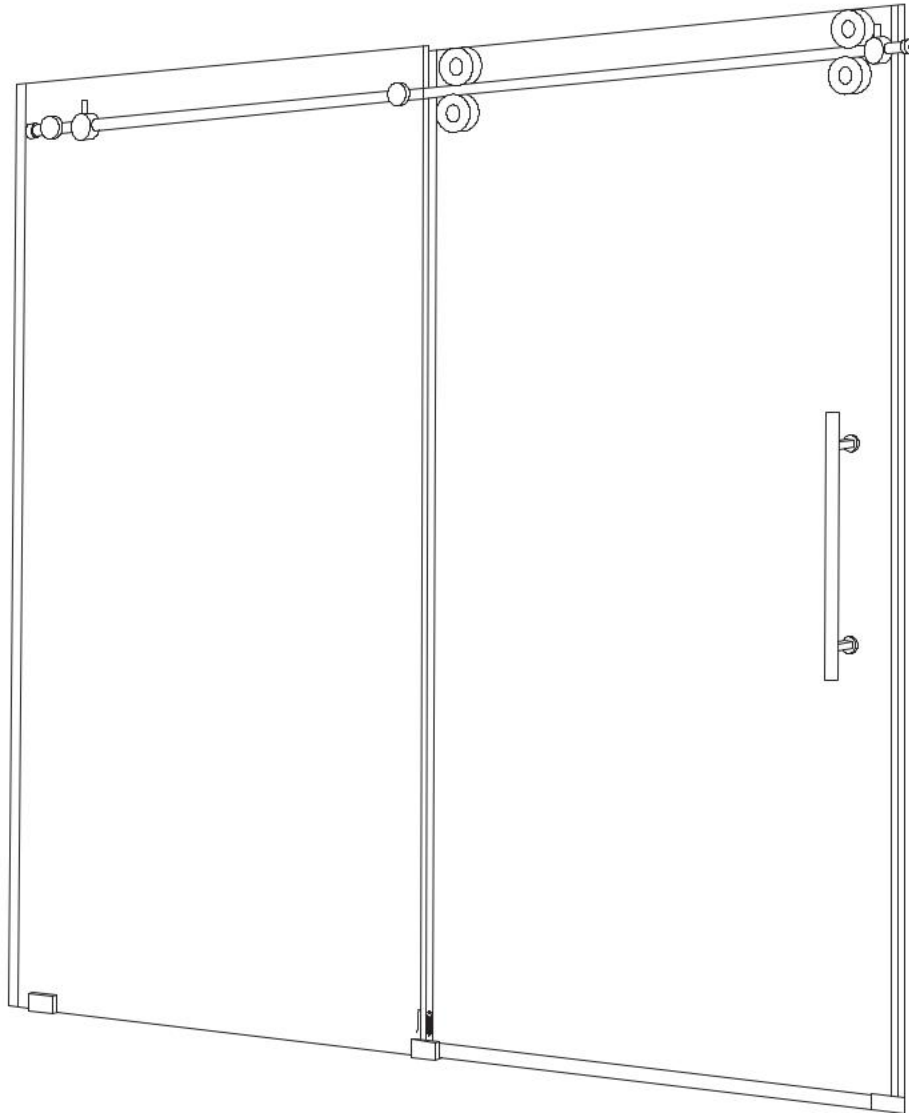

**VIGO ELAN Adjustable Frameless Sliding Shower Door**  
**VG06041**

**PRODUCT FEATURES**

- Built-in horizontal adjustability makes this shower door easy to install
- Includes all mounting hardware
- Constructed from ANSI Z97.1 and 16 CFR 1201-certified tempered glass
- RollerDisk™ Technology allows for up to 3/8" of adjustability as walls shift over time
- High-quality stainless steel and solid brass hardware resist corrosion and tarnishing
- All VIGO Shower Doors feature a quality assured Limited Lifetime Warranty

## MEASUREMENTS

A, B & C dimensions were measured after shower enclosure was completely installed.

Model / Modelo / Modèle	A Door / Puerta / Porte	B Fixed Panel / Panel fijo : Panneau fixe	C Adjustable Width / Dimensión ajustable / Réglable largeur	Height / Altura / Hauteur	Door opening width / Ancho de apertura de puerta / Largeur d'ouverture de la porte
VG6041XX4874	25 5/8" x 73 3/4"	23 5/8" x 74"	44" - 48"	74"	19 1/2"
VG6041XX5274	27 3/4" x 73 1/2"	24 5/8" x 74"	48" - 52"	74"	21 1/2"
VG6041XX5674	29 3/4" x 73 1/2"	26 5/8" x 74"	52" - 56"	74"	23 1/2"
VG6041XX6074	31 1/2" x 73 3/4"	29 5/8" x 74"	56" - 60"	74"	25 1/2"
VG6041XX6066	31 5/8" x 65 1/2"	29 5/8" x 66"	56" - 60"	66"	25 1/2"
VG6041XX6474	33 5/8" x 73 1/2"	30 3/4" x 74"	60" - 64"	74"	27 1/2"
VG6041XX6874	35 5/8" x 73 1/2"	32 3/4" x 74"	64" - 68"	74"	29 1/2"
VG6041XX7274	37 1/2" x 73 3/4"	35 5/8" x 74"	68" - 72"	74"	31 1/2"