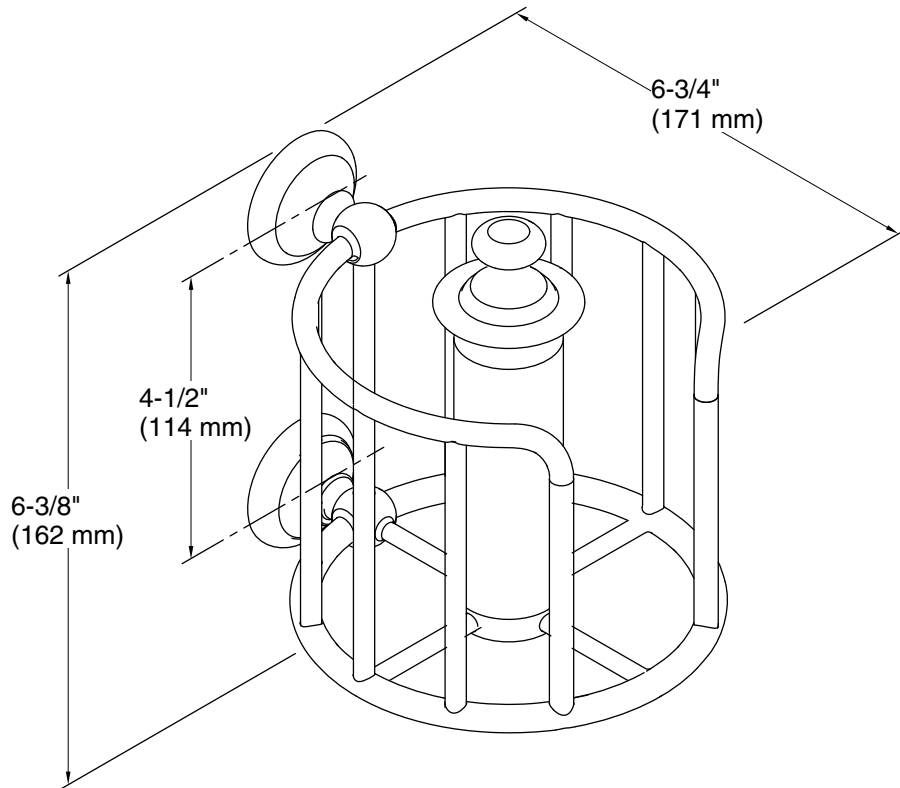

Technical Information

All product dimensions are nominal.

Material: Metal

Notes

Install this product according to the installation guide.

CAUTION: Risk of personal injury. Do not install these products in any area where they are likely to be used inadvertently as a grab bar or support bar. These products are not designed or intended for use as a grab bar or support bar.