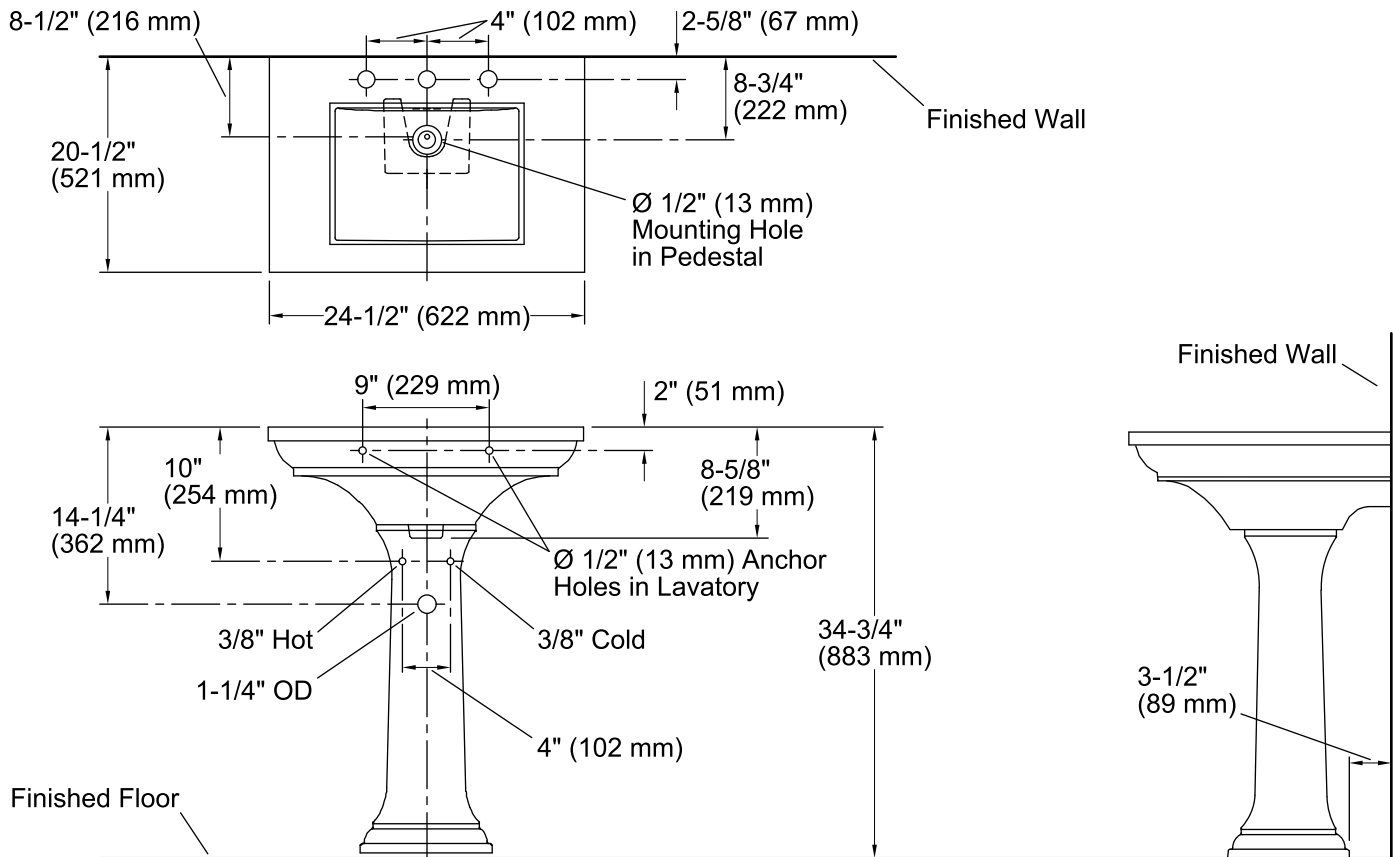

Memoirs® Stately
 Pedestal Bathroom Sink
K-2344-8

Features

- 8-inch center faucet holes.
- Elegant rectangular basin.
- Overflow drain.
- Combination consists of the K-29999-8 basin and the K-2267 pedestal.
- Coordinates with other products in the Memoirs collection.

Material

- Fireclay

Installation

- Pedestal

Recommended Products/Accessories

K-7605-P Angle Supply with Stop (pair)

Included Components

Product consists of:

- K-2267 Bathroom Sink Pedestal
- K-29999-8 Pedestal/Console Table Bathroom Sink

Additional Components:

- accessory pack
- rubber pads

Codes/Standards

ASME A112.19.2/CSA B45.1

KOHLER® One-Year Limited Warranty

Technical Information

All product dimensions are nominal.

Bowl configuration:	Single
Installation:	Pedestal
Bowl area (Only):	Length: 15-1/2" (394 mm) Width: 11-5/8" (295 mm) Water depth: 5" (127 mm)
Number of deck holes:	3
Faucet hole spacing:	8" (203 mm)
Faucet hole(s):	1-3/8" (35 mm)
Drain hole:	1-3/4" (44 mm)