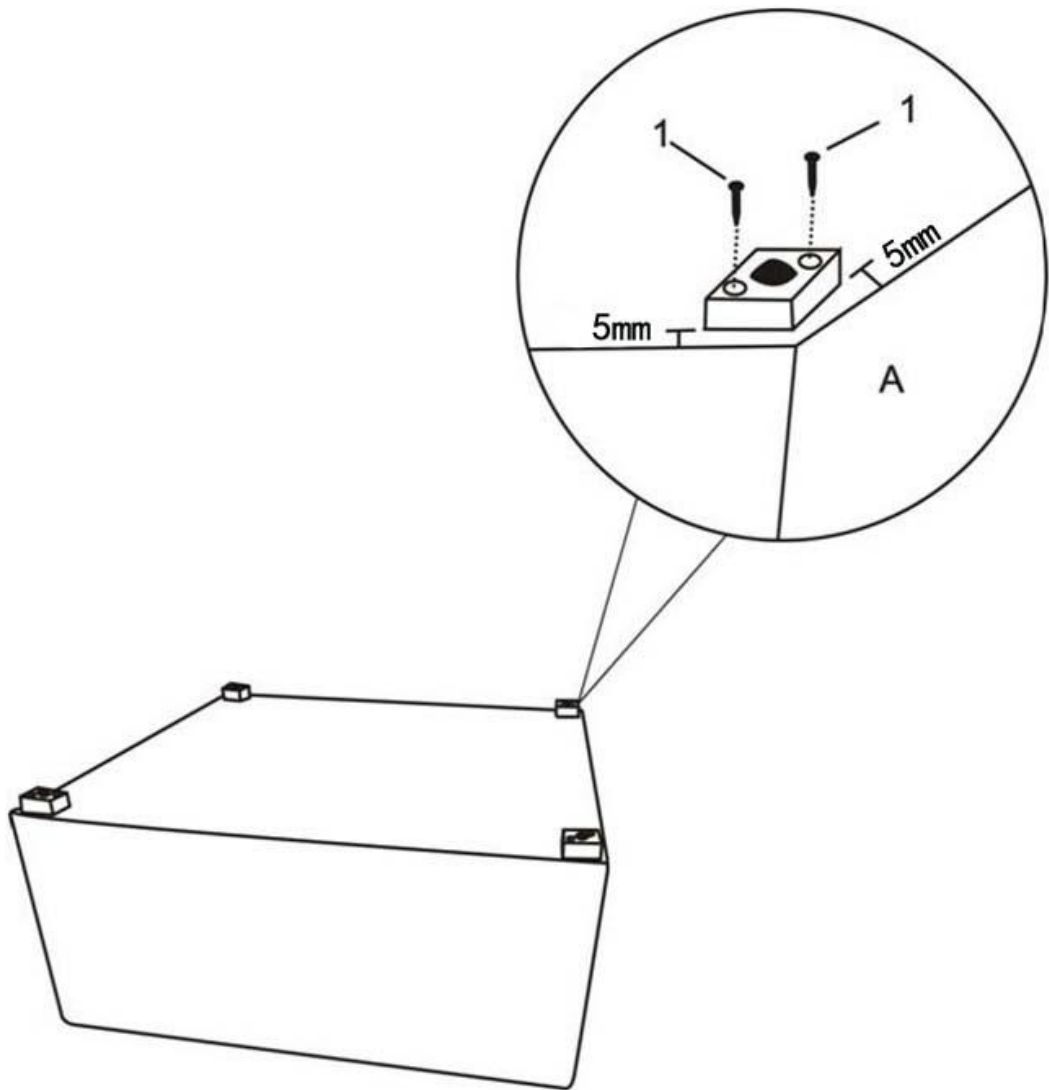

ASSEMBLY

STEP 1

Place the Ottoman (A) on its back on a flat smooth surface. Attach Ottoman Feet (C) to Ottoman (A) with Self-tapping Screw (1) to each corner using a Screwdriver.

Note: Place Ottoman Feet (C) 5 mm from each corner with holes facing outward.