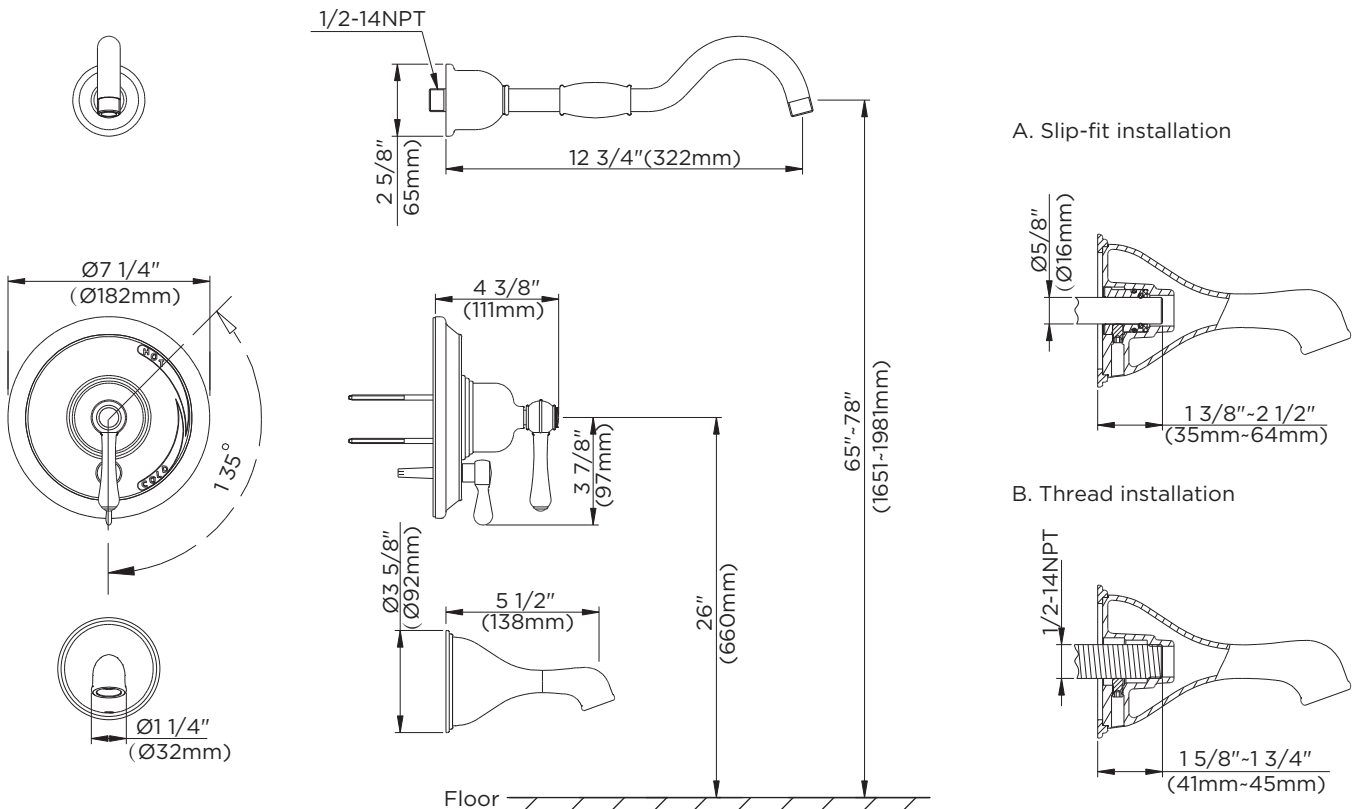

Submittal Information:

Job Name: _____
Contractor: _____

Location: _____
Contact #: _____