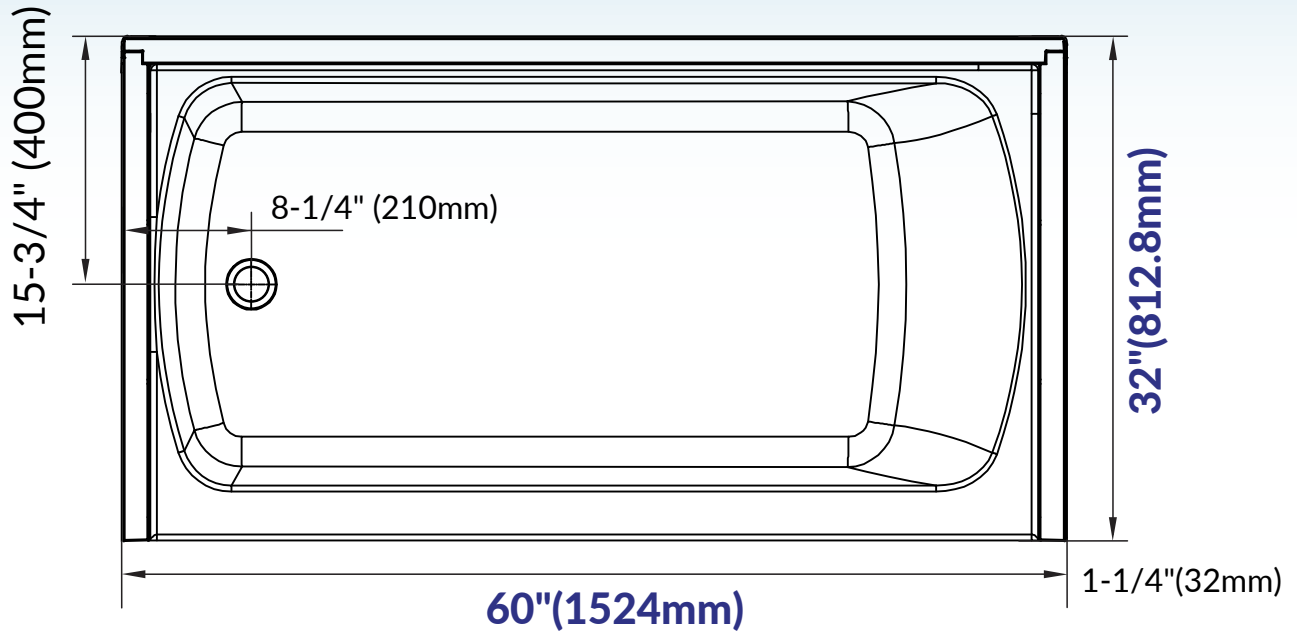

## IMPORTANT INFORMATION

- Measurements are  $\pm 1/2"$  and subject to change without notice
- Specifications & Configurations are subject to change without notice
- Please measure tub on-site before installation