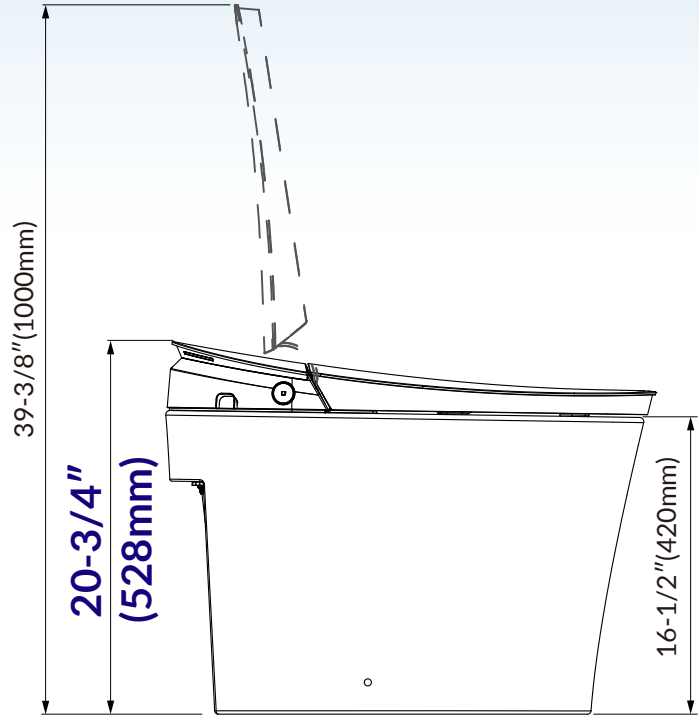

WOODBIDGE®

IMPORTANT INFORMATION

- Measurements are +3/8" and subject to change without notice
- Specifications & Configurations are subject to change without notice
- Pls measure toilet on-site before installation

- Please note that installer(s) must be certify or warranty will be voided.
- Measurements herein supersede all others published prior to publication date shown below