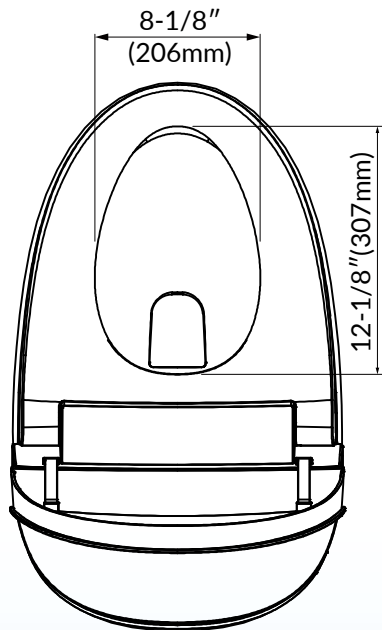

WOODBIDGE®

IMPORTANT INFORMATION

- Measurements are +3/8" and subject to change without notice
- Specifications & Configurations are subject to change without notice
- Pls measure toilet on-site before installation