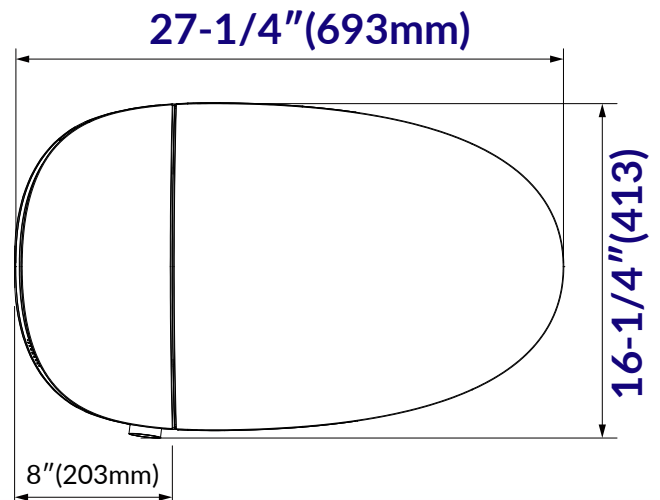

WOODBIDGE®

IMPORTANT INFORMATION

- Measurements are +3/8" and subject to change without notice
- Specifications & Configurations are subject to change without notice
- Pls measure toilet on-site before installation