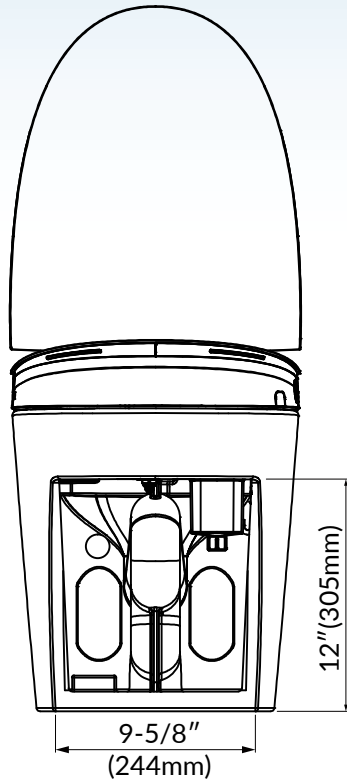

WOODBIDGE®

IMPORTANT INFORMATION

- Measurements are +3/8" and subject to change without notice
- Specifications & Configurations are subject to change without notice
- Pls measure toilet on-site before installation