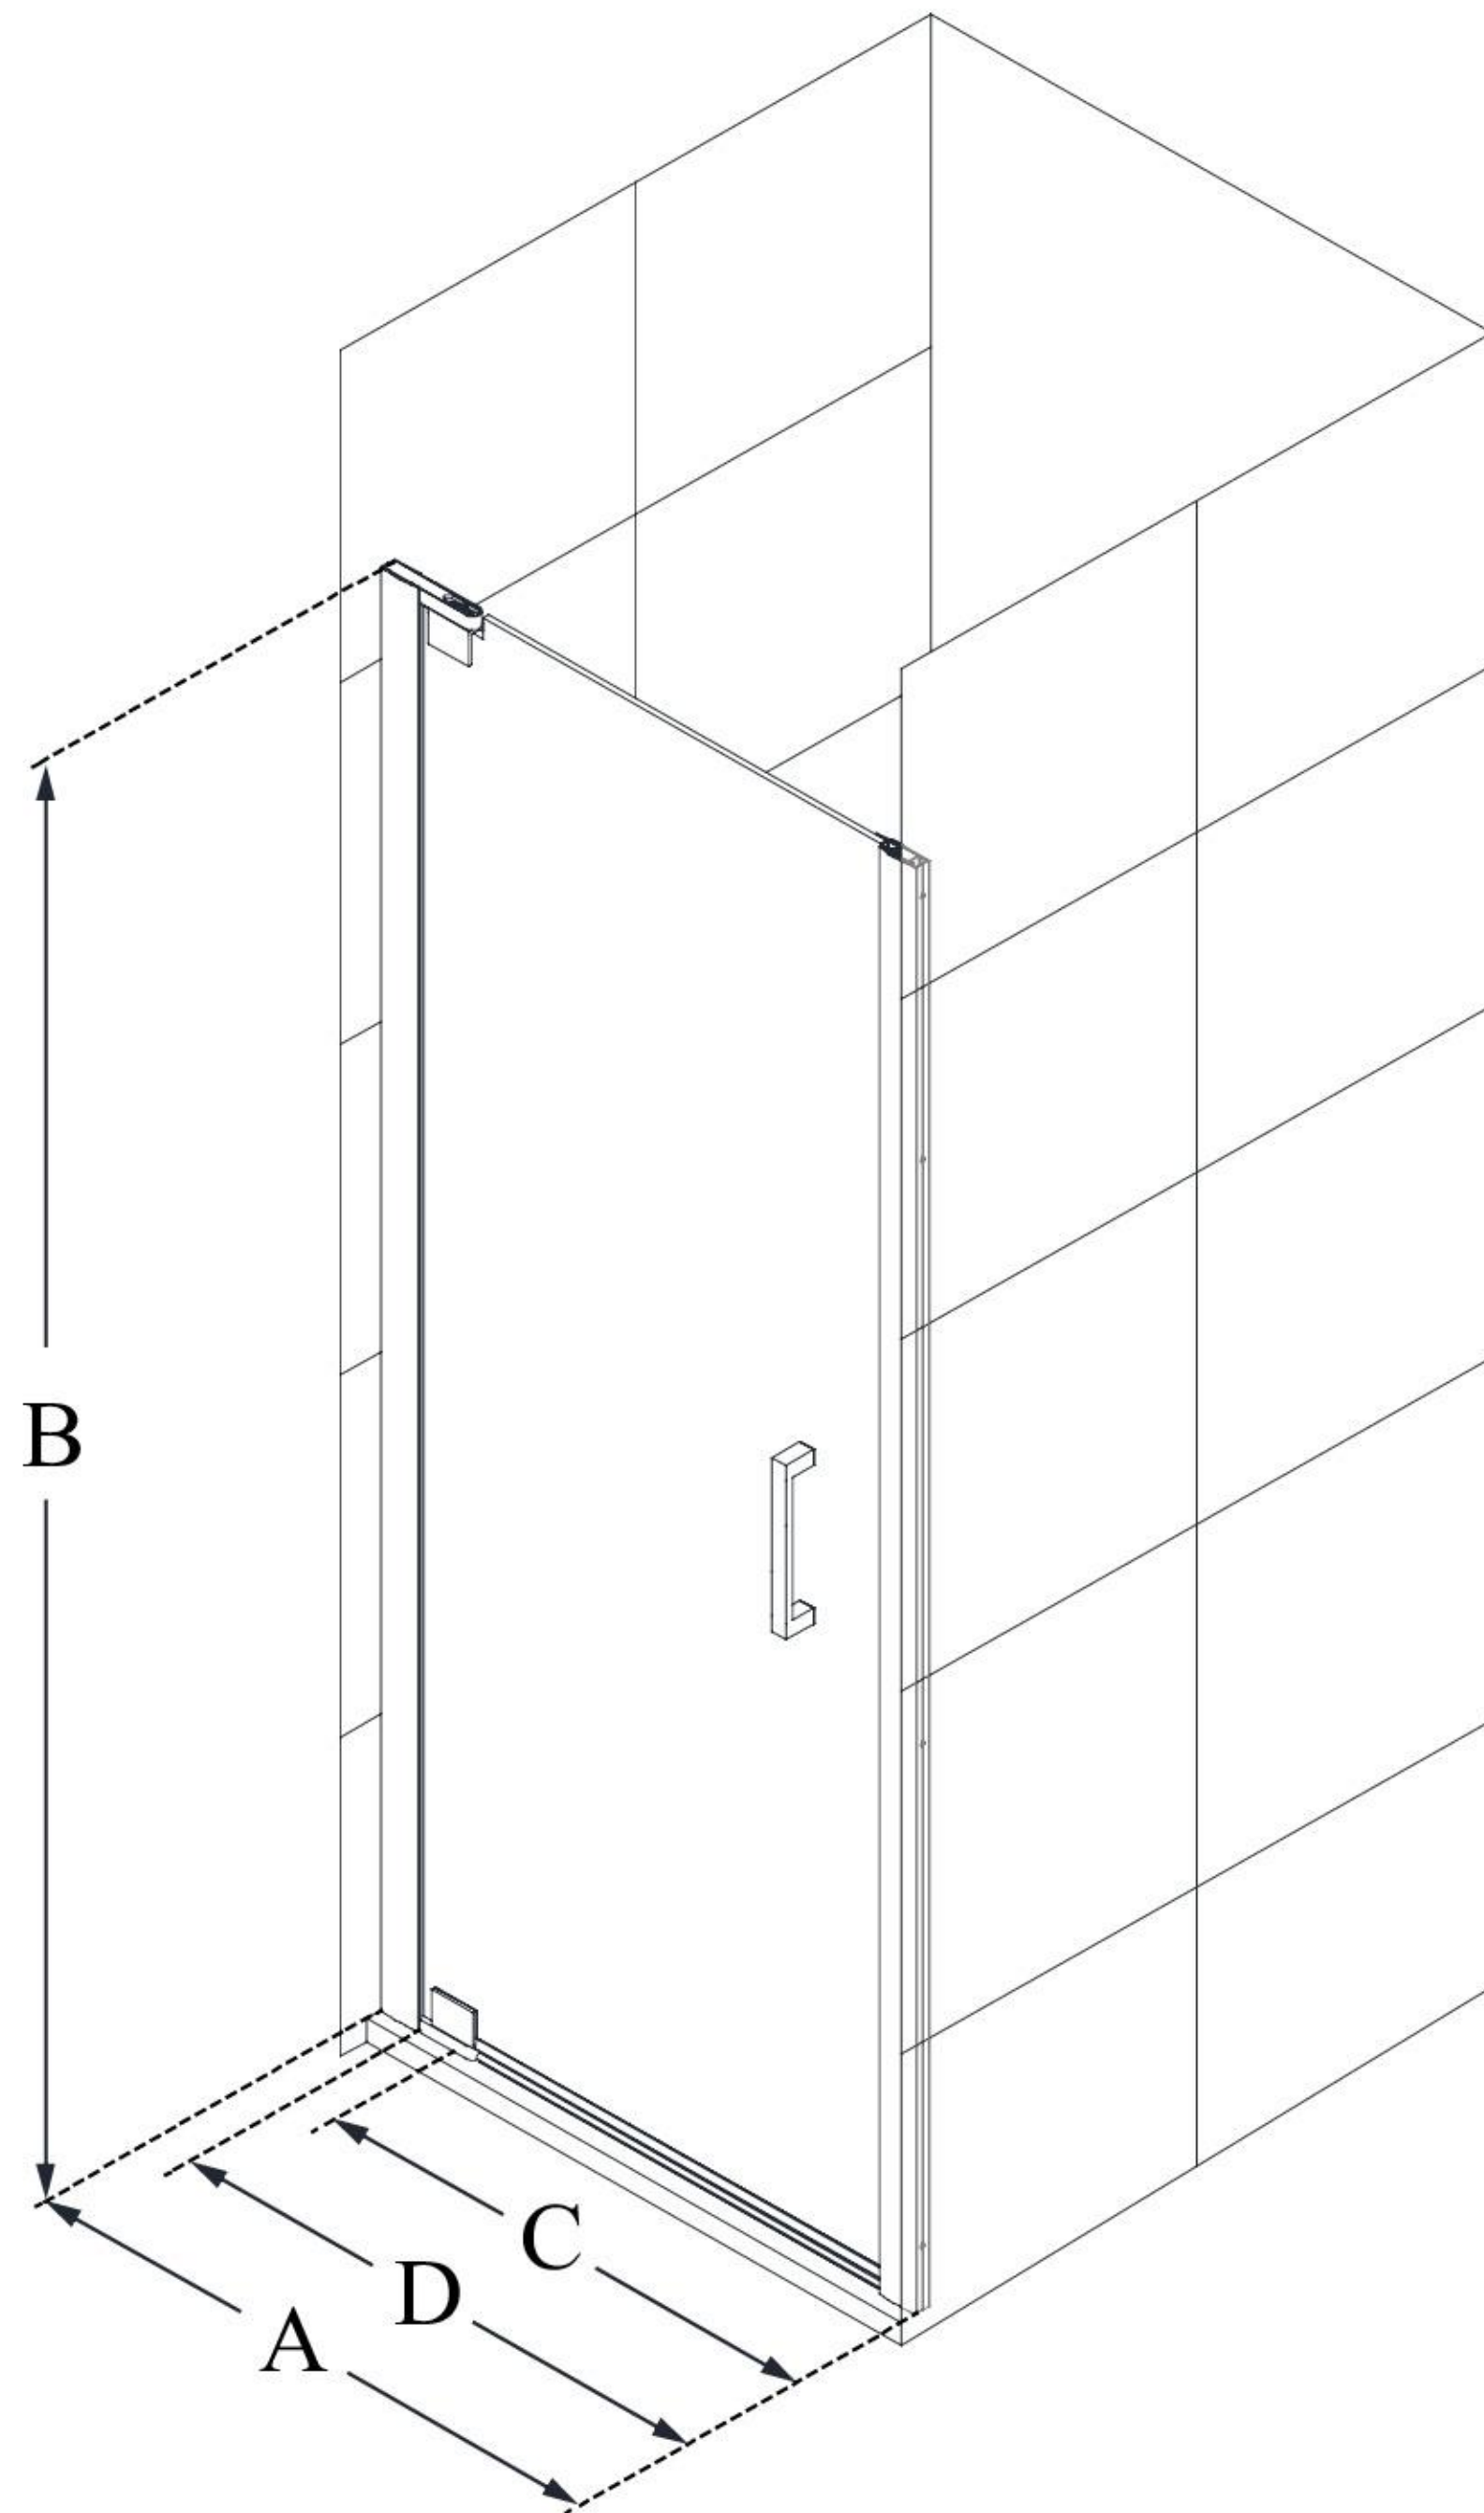

## ELEGANCE-LS

DreamLine Elegance-LS 35 3/4 -  
37 3/4 in. W x 72 in. H Frameless  
Pivot Shower Door

PIVOT DOOR

### CONFIGURATION DIMENSIONS:

**A: 35 3/4 in. - 37 3/4 in.**

MODEL WIDTH

**B: 72 in.**

MODEL HEIGHT

**C: 28 1/4 in.**

ACCESS WIDTH

**D: 31 1/4 in.**

DOOR WIDTH

**E: -**

INLINE PANEL WIDTH

DreamLine reserves the right to update or modify the hardware or materials pictured without prior notice for the purpose of product improvement and customer satisfaction.