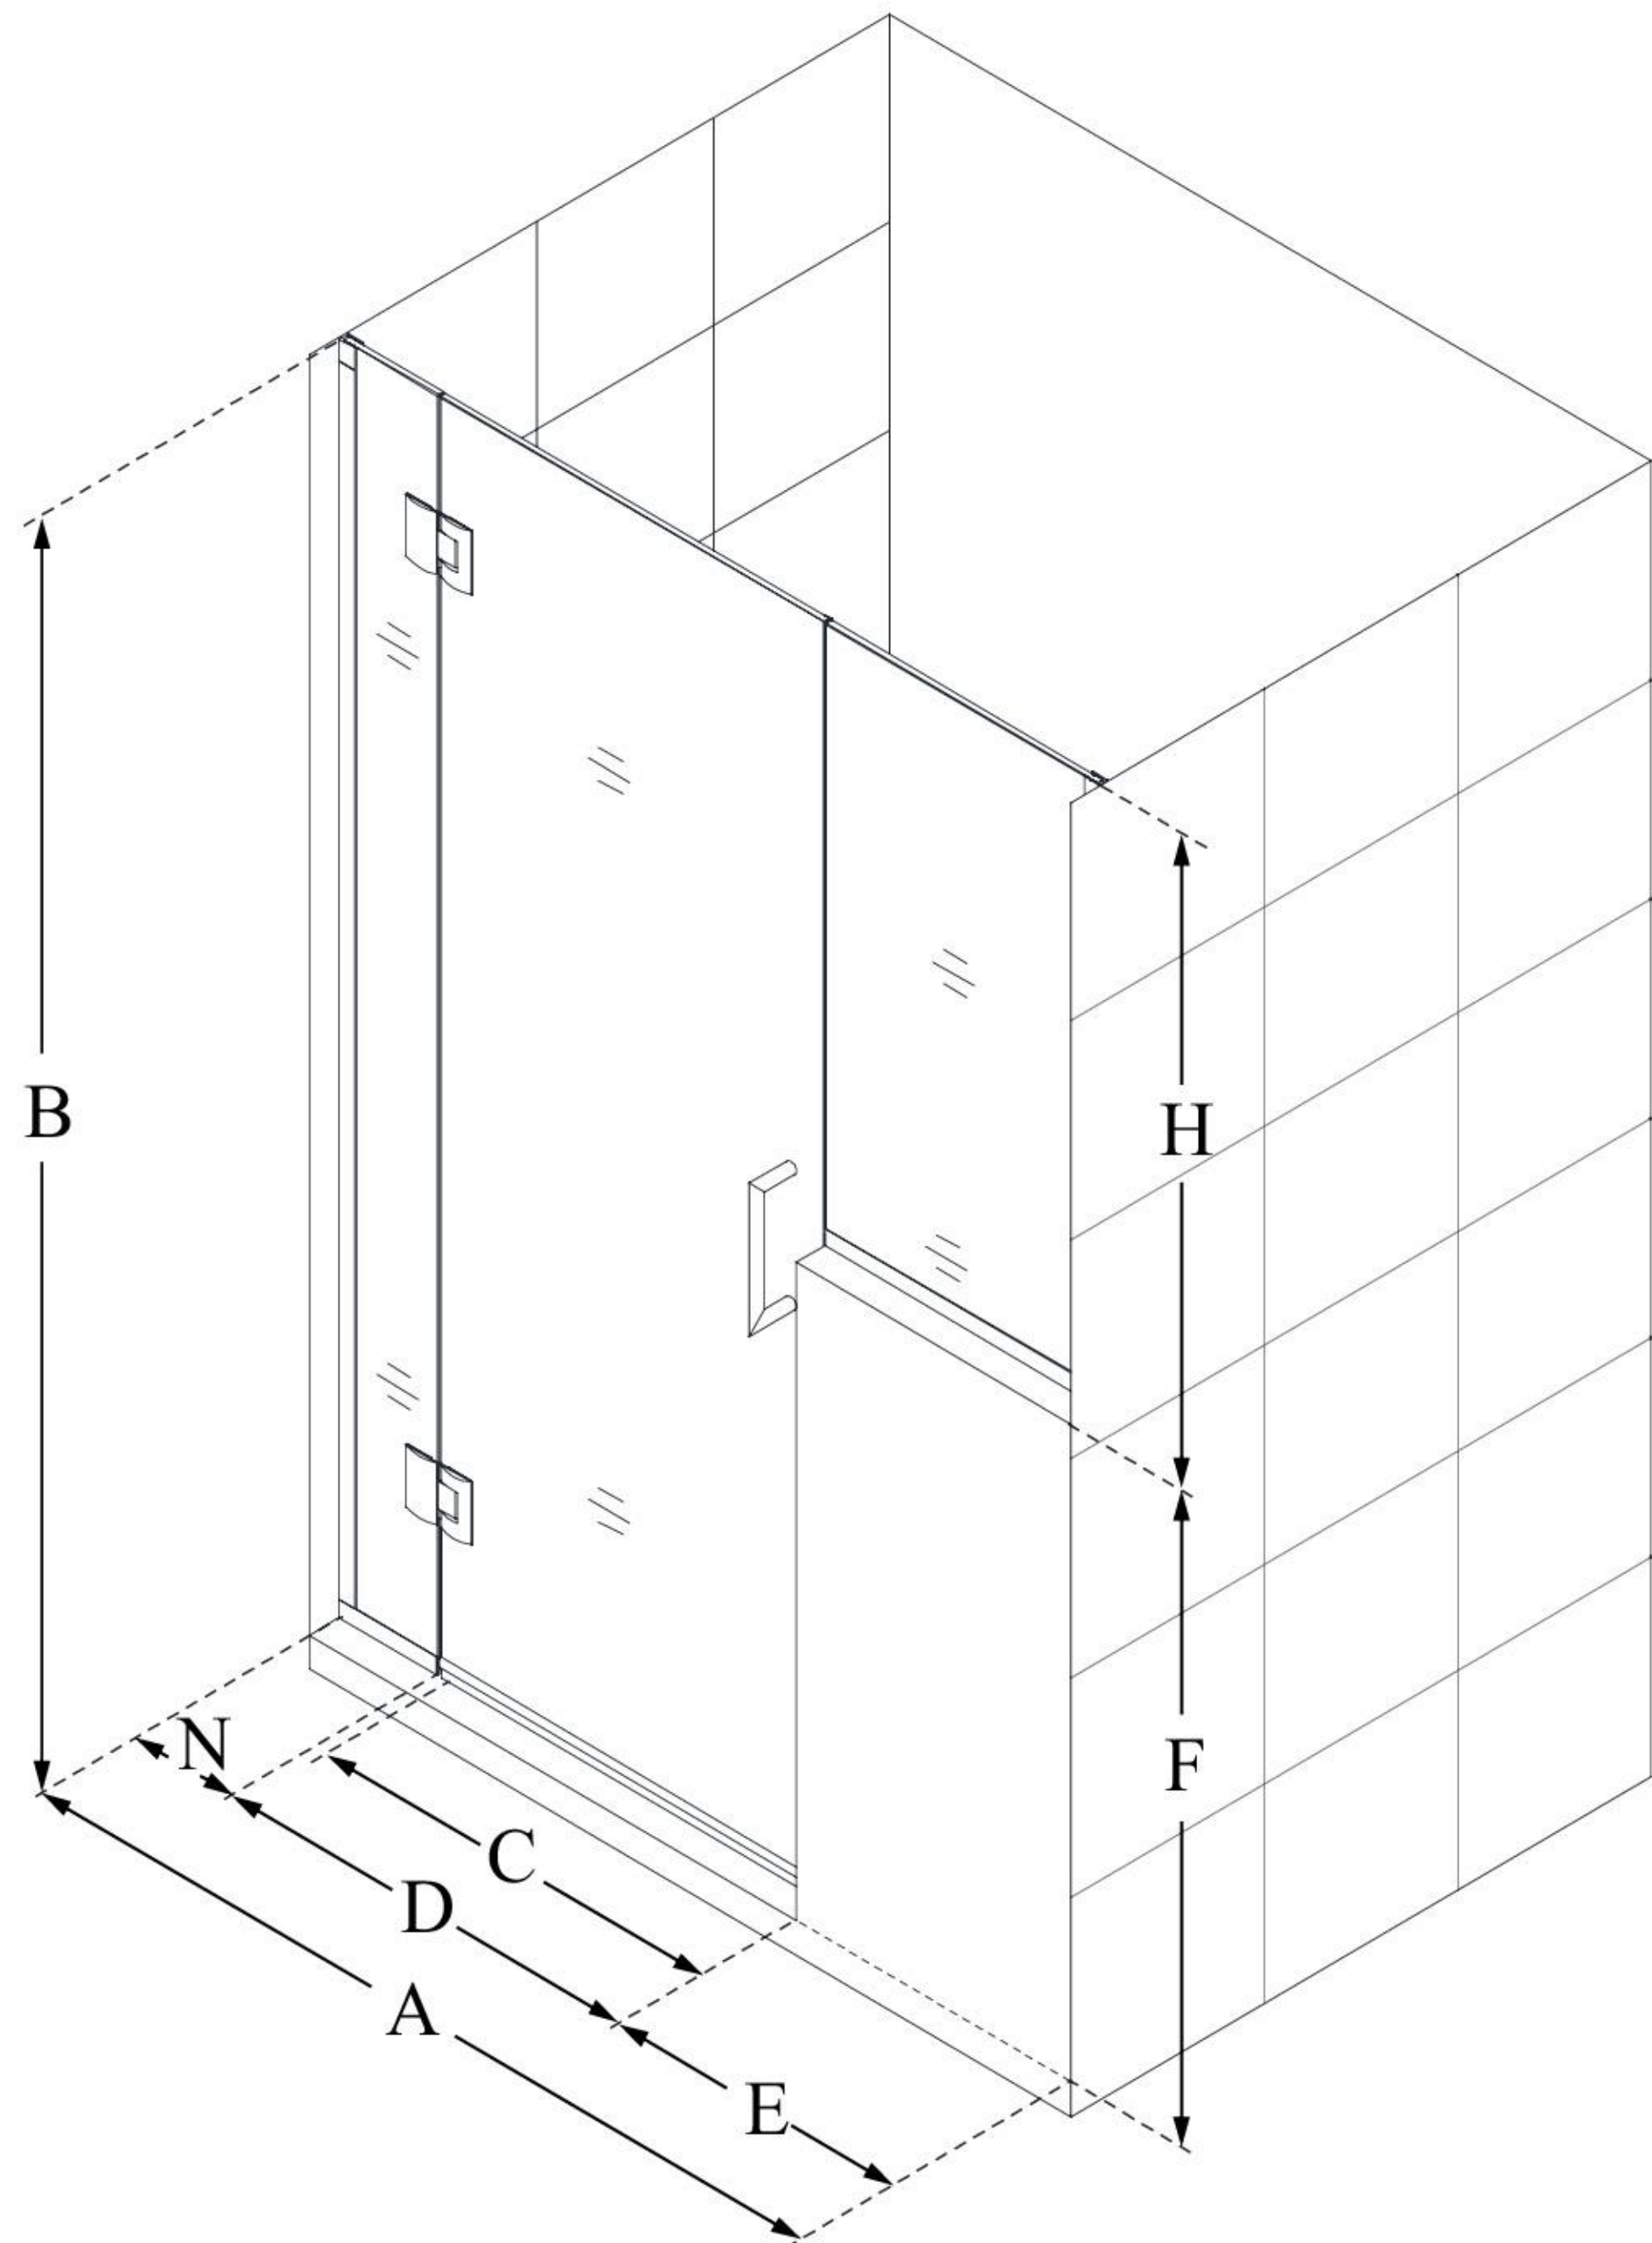

## UNIDOOR-X

DreamLine Unidoor-X 71-71 1/2  
in. W x 72 in. H Frameless Hinged  
Shower Door, Clear Glass

SWING DOOR

### CONFIGURATION DIMENSIONS:

**A: 71 - 71 1/2 in.**

MODEL WIDTH

**B: 72 in.**

MODEL HEIGHT

**C: 28 in.**

ACCESS WIDTH

**D: 29 in.**

DOOR WIDTH

**E: 36 in.**

INLINE PANEL WIDTH

**F: 38 in.**

BUTTRESS WALL HEIGHT

**H: 34 in.**

BUTTRESS GLASS HEIGHT

**N: 6 in.**

HINGE PANEL WIDTH

DreamLine reserves the right to update or modify the hardware or materials pictured without prior notice for the purpose of product improvement and customer satisfaction.