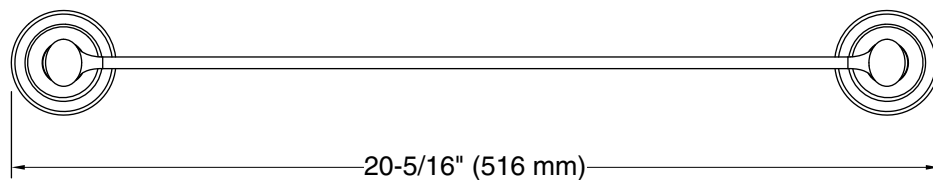

Features

- 18" (457 mm) bar.
- KOHLER finishes resist corrosion and tarnishing.
- Coordinates with traditional-style KOHLER® faucets and showering components.

Material

- Premium metal construction for durability.

Installation

- Installation hardware and template included.

Recommended Products/Accessories

- K-31507-TA bath towel with Tatami weave, 30" x 58"
- K-31507-TE bath towel with Terry weave, 30" x 58"
- K-31507-TX bath towel with Textured weave, 30" x 58"

Technical Information

All product dimensions are nominal.

Installation Type: Wall-mount

Material: Zinc, Stainless Steel

Notes

Install this product according to the installation instructions.

CAUTION: Risk of personal injury. Do not install these products in any area where they are likely to be used inadvertently as a grab bar or support bar. These products are not designed or intended for use as a grab bar or support bar.