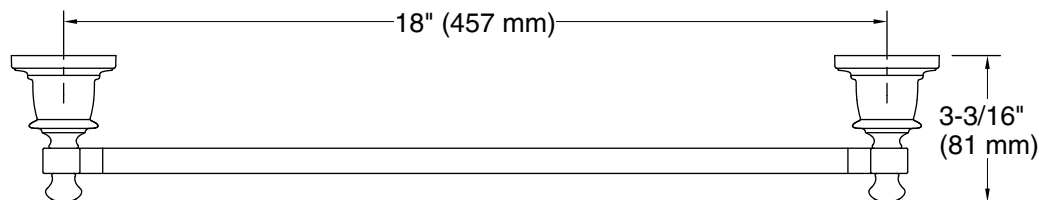

Features

- 18" (457 mm) bar.
- KOHLER finishes resist corrosion and tarnishing.
- Coordinates with traditional-style KOHLER® faucets and showering components.

Material

- Premium metal construction for durability.

Installation

- Installation hardware and template included.

Recommended Products/Accessories

- K-31507-TA bath towel with Tatami weave, 30" x 58"
- K-31507-TE bath towel with Terry weave, 30" x 58"
- K-31507-TX bath towel with Textured weave, 30" x 58"

Technical Information

All product dimensions are nominal.

Installation Type: Wall-mount

Material: Zinc, Stainless Steel

Notes

Install this product according to the installation instructions.

CAUTION: Risk of personal injury. Do not install these products in any area where they are likely to be used inadvertently as a grab bar or support bar. These products are not designed or intended for use as a grab bar or support bar.