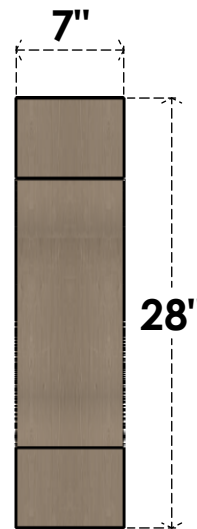

ITEM NUMBER: CORU07X28X28NEWRCPR

7"W X 28"D X 28"H SERIES 1 THIN NEWPORT ROUGH CEDAR TIMBERTHANE
FAUX WOOD CORBEL, PRIMED

SIDE PROFILE

FRONT PROFILE

ISOMETRIC

EKENA MILLWORK
2300 WEST MAIN ST.
CLARKSVILLE, TX 75426
TOLL FREE: 866-607-0453
WWW.EKENAMILLWORK.COM

NOTES

1. INSTALLATION TO BE COMPLETED IN ACCORDANCE WITH MANUFACTURER'S SPECIFICATIONS.
2. DRAWING MAY NOT BE TO SCALE
3. THIS DRAWING IS INTENDED FOR DESIGN AND PLANNING PURPOSES ONLY.
4. ALL INFORMATION CONTAINED HEREIN WAS CURRENT AT THE TIME OF DEVELOPMENT BUT MUST BE REVIEWED AND APPROVED BY THE PRODUCT MANUFACTURER TO BE CONSIDERED ACCURATE.
5. TIMBERTHANE ARCHITECTURAL PRODUCTS ARE MADE FROM HIGH DENSITY URETHANE AND COME FACTORY PRIMED