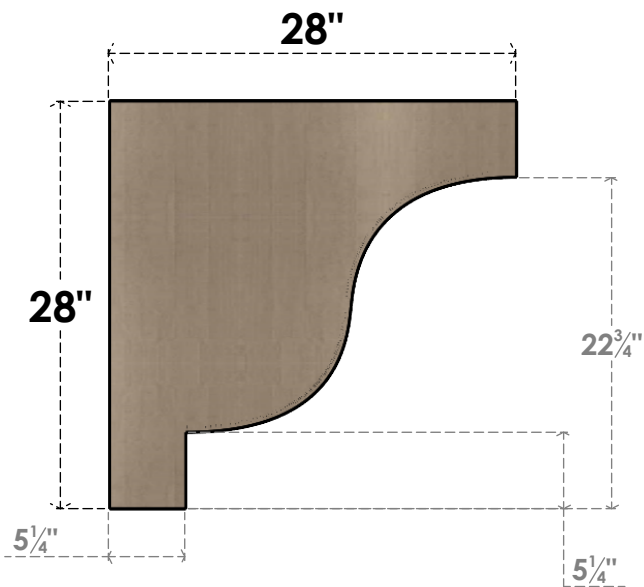

ITEM NUMBER: CORU07X28X28NEWRCPR

7"W X 28"D X 28"H SERIES 1 THIN NEWPORT ROUGH CEDAR TIMBERTHANE
FAUX WOOD CORBEL, PRIMED

SIDE PROFILE

FRONT PROFILE

ISOMETRIC

EKENA MILLWORK
2300 WEST MAIN ST.
CLARKSVILLE, TX 75426
TOLL FREE: 866-607-0453
WWW.EKENAMILLWORK.COM

NOTES

1. INSTALLATION TO BE COMPLETED IN ACCORDANCE WITH MANUFACTURER'S SPECIFICATIONS.
2. DRAWING MAY NOT BE TO SCALE
3. THIS DRAWING IS INTENDED FOR DESIGN AND PLANNING PURPOSES ONLY.
4. ALL INFORMATION CONTAINED HEREIN WAS CURRENT AT THE TIME OF DEVELOPMENT BUT MUST BE REVIEWED AND APPROVED BY THE PRODUCT MANUFACTURER TO BE CONSIDERED ACCURATE.
5. TIMBERTHANE ARCHITECTURAL PRODUCTS ARE MADE FROM HIGH DENSITY URETHANE AND COME FACTORY PRIMED