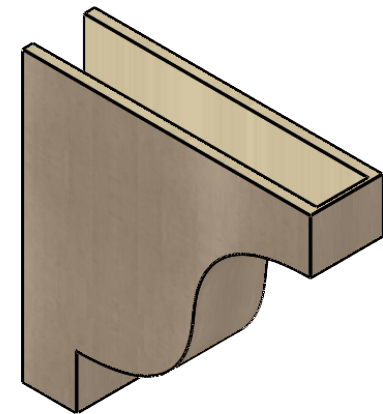

ITEM NUMBER: CORU07X28X28NEWRCPR

7"W X 28"D X 28"H SERIES 1 THIN NEWPORT ROUGH CEDAR TIMBERTHANE
FAUX WOOD CORBEL, PRIMED

SIDE PROFILE

FRONT PROFILE

ISOMETRIC

EKENA MILLWORK
2300 WEST MAIN ST.
CLARKSVILLE, TX 75426
TOLL FREE: 866-607-0453
WWW.EKENAMILLWORK.COM

NOTES

1. INSTALLATION TO BE COMPLETED IN ACCORDANCE WITH MANUFACTURER'S SPECIFICATIONS.
2. DRAWING MAY NOT BE TO SCALE
3. THIS DRAWING IS INTENDED FOR DESIGN AND PLANNING PURPOSES ONLY.
4. ALL INFORMATION CONTAINED HEREIN WAS CURRENT AT THE TIME OF DEVELOPMENT BUT MUST BE REVIEWED AND APPROVED BY THE PRODUCT MANUFACTURER TO BE CONSIDERED ACCURATE.
5. TIMBERTHANE ARCHITECTURAL PRODUCTS ARE MADE FROM HIGH DENSITY URETHANE AND COME FACTORY PRIMED