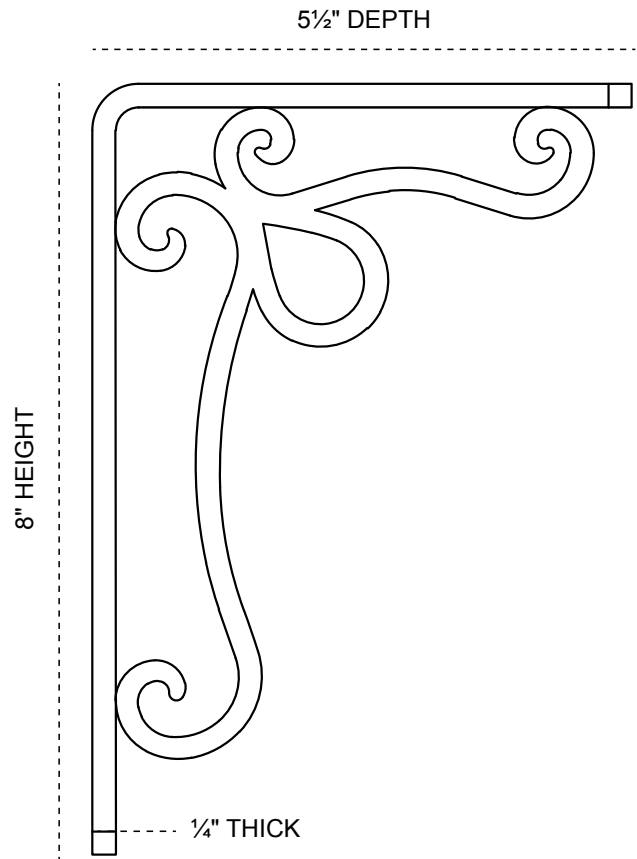

1½-INCH W X 5½-INCH D X 8-INCH H ORLEANS SINGLE BRACE BRACKET

FRONT PROFILE

SIDE PROFILE

HEAVY-DUTY ¼" THICK

AVAILABLE IN:
POWDER COATED BLACK

BKTM01X05X08SOL

P:866.607.0453 | F: 866.591.3143
2300 W. Main St. | Clarksville, TX 75426
sales@ekenamillwork.com | www.ekenamillwork.com