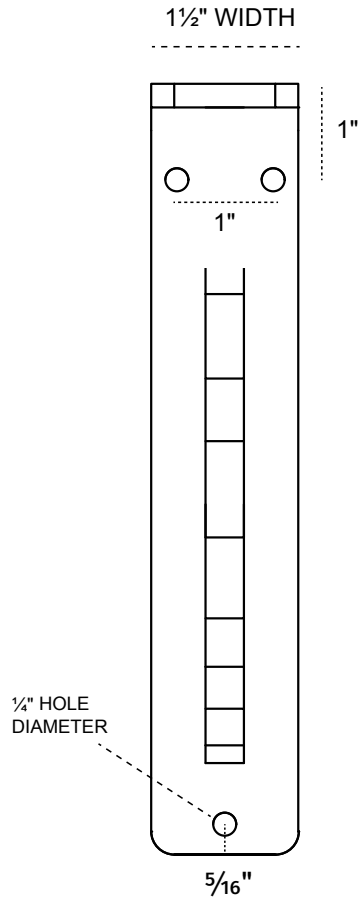

1½-INCH W X 5½-INCH D X 8-INCH H ORLEANS SINGLE BRACE BRACKET

FRONT PROFILE

SIDE PROFILE

HEAVY-DUTY ¼" THICK

AVAILABLE IN:
POWDER COATED BLACK

BKTM01X05X08SOL

P:866.607.0453 | F: 866.591.3143
2300 W. Main St. | Clarksville, TX 75426
sales@ekenamillwork.com | www.ekenamillwork.com