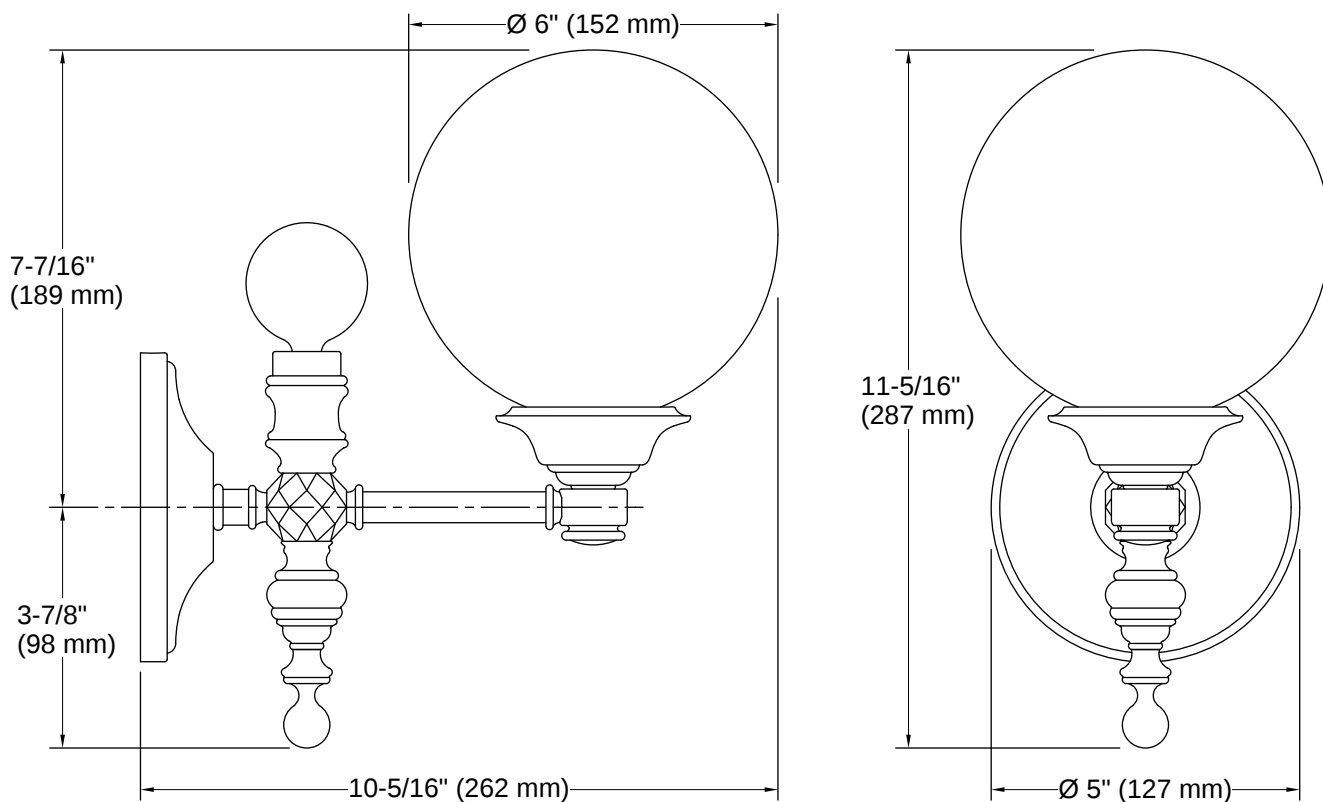

Installation Notes

Install this product according to the installation instructions.