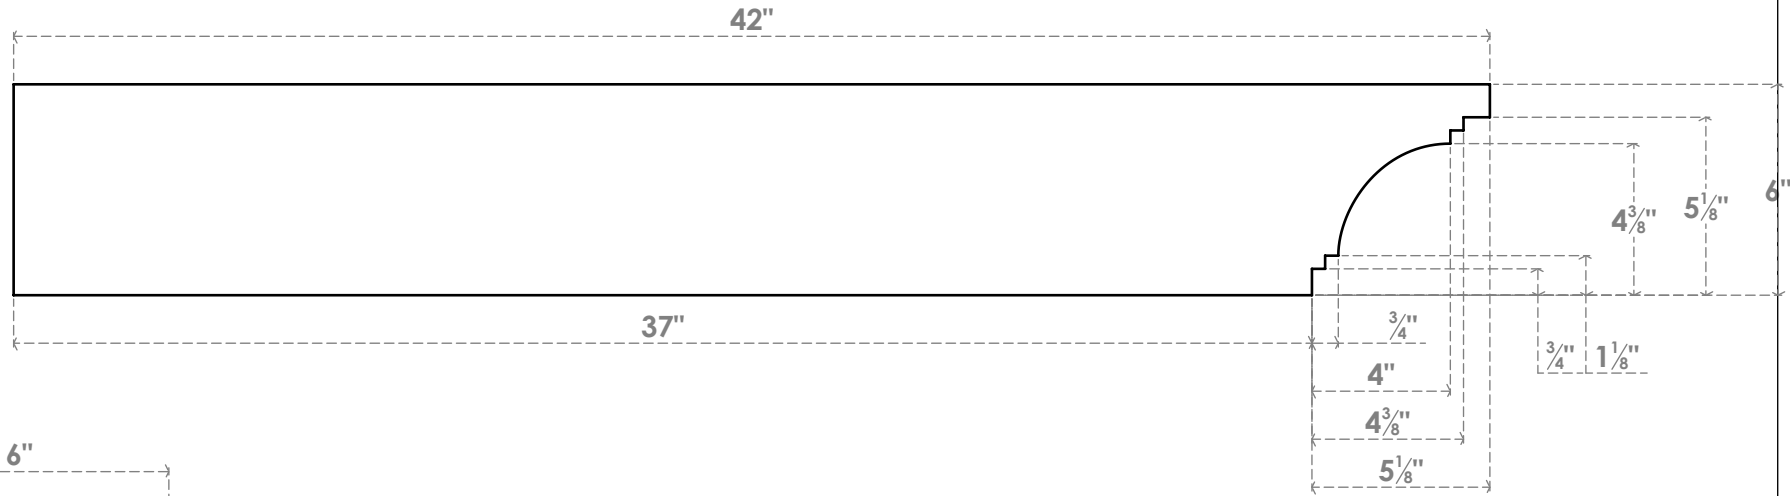

# RFTP06X06X42PEC

6"W X 6"H X 42"L PESCADERO ARCHITECTURAL GRADE PVC RAFTER TAIL

SIDE PROFILE

FRONT PROFILE

ISOMETRIC

EKENA MILLWORK  
 2300 WEST MAIN ST.  
 CLARKSVILLE, TX 75426  
 TOLL FREE: 866-607-0453  
 WWW.EKENAMILLWORK.COM