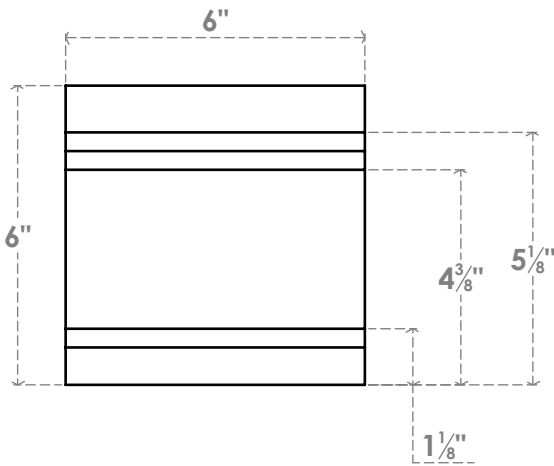

# RFTP06X06X42PEC

6"W X 6"H X 42"L PESCADERO ARCHITECTURAL GRADE PVC RAFTER TAIL

SIDE PROFILE

FRONT PROFILE

ISOMETRIC

EKENA MILLWORK  
 2300 WEST MAIN ST.  
 CLARKSVILLE, TX 75426  
 TOLL FREE: 866-607-0453  
 WWW.EKENAMILLWORK.COM

NOTES

1. INSTALLATION TO BE COMPLETED IN ACCORDANCE WITH MANUFACTURER'S SPECIFICATIONS.
2. DRAWING MAY NOT BE TO SCALE
3. THIS DRAWING IS INTENDED FOR DESIGN AND PLANNING PURPOSES ONLY.
4. ALL INFORMATION CONTAINED HEREIN WAS CURRENT AT THE TIME OF DEVELOPMENT BUT MUST BE REVIEWED AND APPROVED BY THE PRODUCT MANUFACTURER TO BE CONSIDERED ACCURATE.
5. ARCHITECTURAL GRADE PVC PRODUCTS ARE MADE FROM EXPANDED CELLULAR PVC AND COME NATURALLY WHITE BUT MAY BE PAINTED