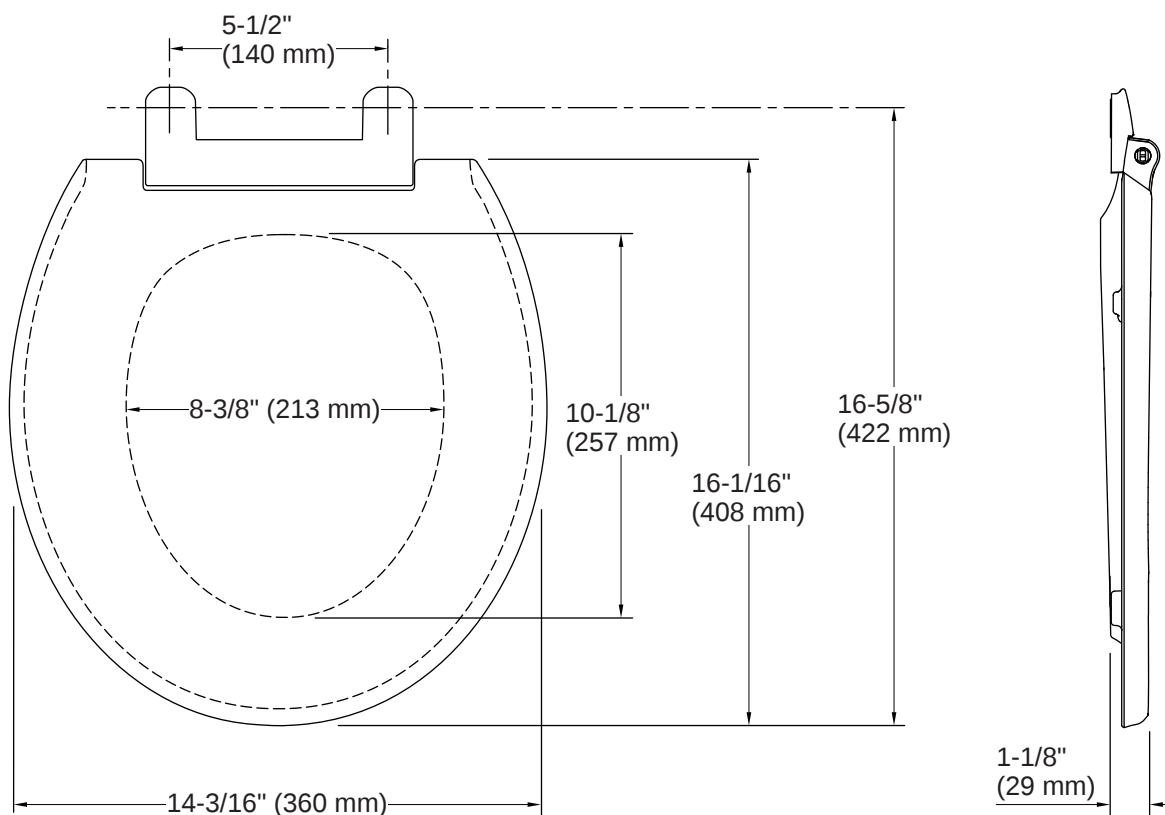

Installation Notes

Install this product according to the installation instructions.