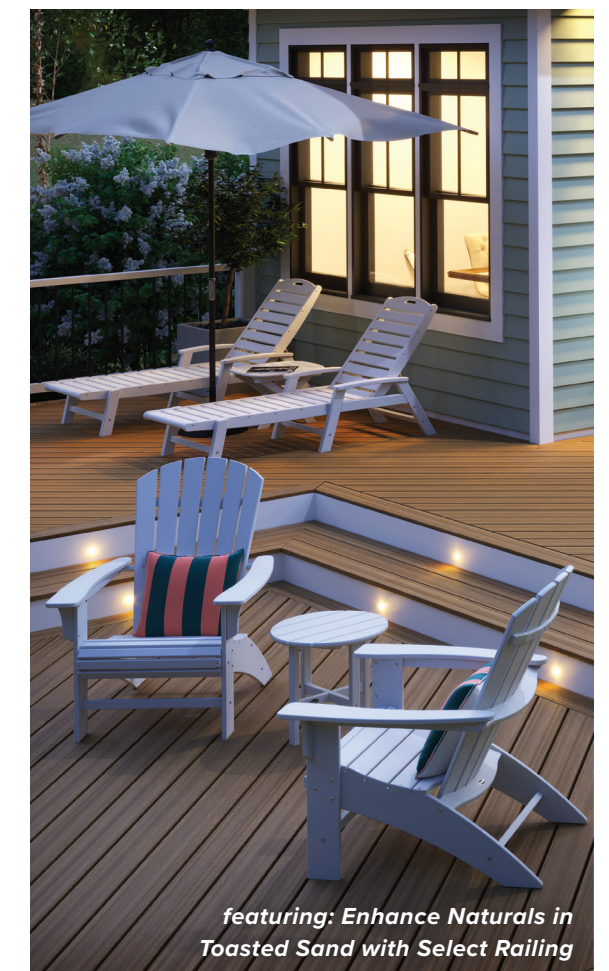

BASICS

- 
Clam Shell
- 
Beach Dune
- 
Saddle

featuring: Enhance Naturals in Toasted Sand with Select Railing

make it easy

PLANNING TOOLS

Plan your deck with **easy-to-use online tools**, from simple comparisons to detailed plans and shopping lists.