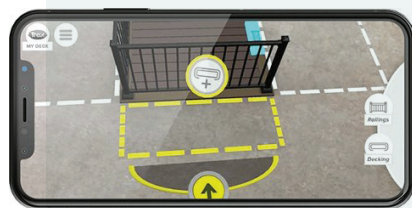

TRY OUR TOOLS

COLOR SELECTOR

COST CALCULATOR

DECK STARTER

DECK DESIGNER

AR VISUALIZER

See your ideal deck in real time.

Download in any app store.