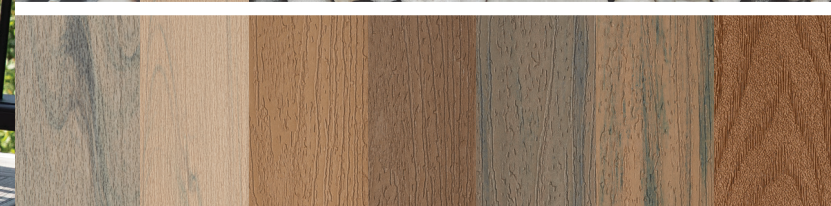

*nature-inspired &
nature-withstanding*
COLOR OPTIONS

Choose from 24
hues that weather
Mother Nature and
outlast Father Time.

FIND
YOUR
COLOR

WHY TREX?

OUTPERFORMS WOOD

- ✓ Won't warp, rot or splinter.
- ✓ Easy soap & water cleanup.
- ✓ No sanding, no staining, no kidding.

GREEN, BY DESIGN

- ✓ Sustainably made of 95% reclaimed wood and recycled plastic in the USA.
- ✓ Diverted more than 431 million pounds of plastic film from landfills and waterways in 2021 alone.

ANY STYLE, ANY BUDGET

- ✓ Products that fit every home and every homeowner's price point.

ENDLESS POSSIBILITIES

- ✓ A full suite of beautiful, functional finishing touches such as lighting, railing, furniture and more.

*featuring: Transcend Tropicals in Island Mist
with Transcend Railing*