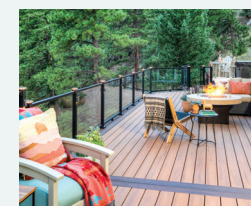

TREX® OUTDOOR LIGHTING™