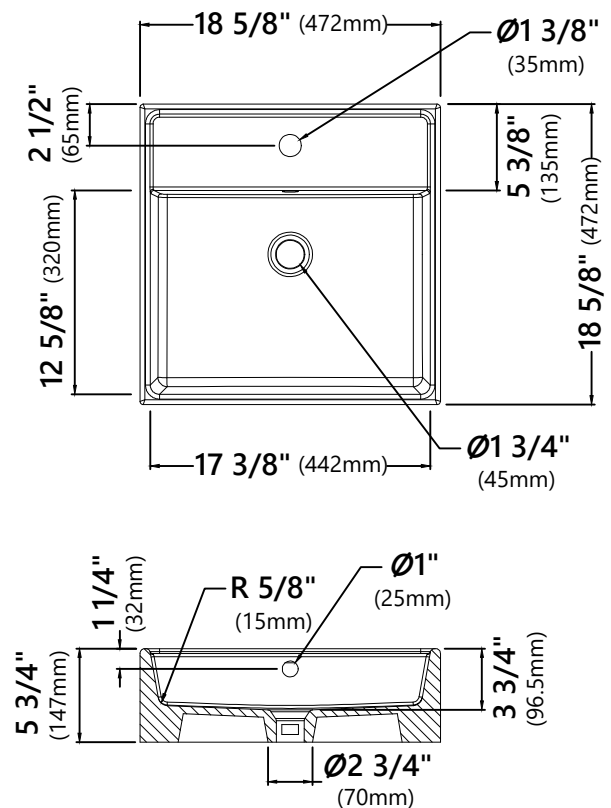

KCV-150

White Square Ceramic Bathroom Sink

Sink Dimensions

Overall Dimensions: 18 5/8" x 18 5/8" x 5 3/4"

Bowl Dimensions: 17 3/8" x 12 5/8"

Sink Depth: 3 3/4"

Features

- Vitreous China
- Square Vessel Sink
- 1 3/4" Drain Hole Size
- With Overflow

Available Colors

- Gloss White

Optional Accessories

- Pop-Up Drain PU-11 & PU-16

CODES/STANDARDS:

Product Certification

cUPC
ADA

NOTE: Each sink may have a 3% dimension tolerance. Please measure the sink prior to installation.

Warranty

Kraus Limited Lifetime Warranty

see website for details www.kraususa.com

PU-11

Pop Up Drain with Overflow

Pop Up Dimensions

Dimensions: 8 5/8" x Ø2 5/8"

Features

- Metal Construction
- Connection 1 1/4"
- Designed to Use w/ Above-Counter Vessel Sinks with Overflow
- Fits Standard 1 3/4" Drain Opening

Available Colors

- Satin Nickel
- Chrome
- Oil Rubbed Bronze
- Matte Black