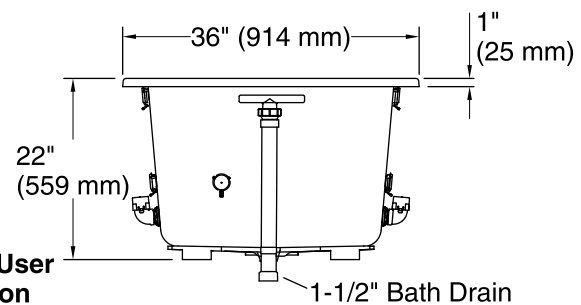

Amplifier

Required Electrical Service

One circuit required, protected with Class A Ground-Fault Circuit-Interrupter (GFCI) or Residual Current Device (RCD).

Amplifier: 120 V, 15 A, 50/60 Hz

Technical Information

All product dimensions are nominal.

Installation:	Drop-in, Under-mount
Drain location:	End
Basin area, bottom:	44-1/2" x 26-1/2" (1130 mm x 673 mm)
Basin area, top:	60-1/4" x 30-1/4" (1530 mm x 768 mm)
Weight:	85 lbs (38.6 kg)
Minimum floor load:	60 lbs/ft² (292.9 kg/m²)
Water depth:	17-3/4" (451 mm)
Water capacity:	102 gal (386.1 L)
Cutout:	Drop-in, 65" x 35" (1651 mm x 889 mm)
Electrical component rating:	Amplifier: 120 V, 1.1 A, 50/60 Hz
Amplifier channels:	2 at 15 W per channel 2 at 30 W per channel
Minimum flat for door:	2-7/16" (61 mm)
Bluetooth® range:	33 ft (0.8 m)

Notes

Measure your actual product for rough-in details. Install this product according to the installation instructions.

The hot water supply should be 70% of the capacity of the bath or greater. Installations will vary.

Kit is required for under-mount installations (sold separately).

Control amplifier fits 16" (406 mm) center studs. 25' (7.6 m) cables are included.