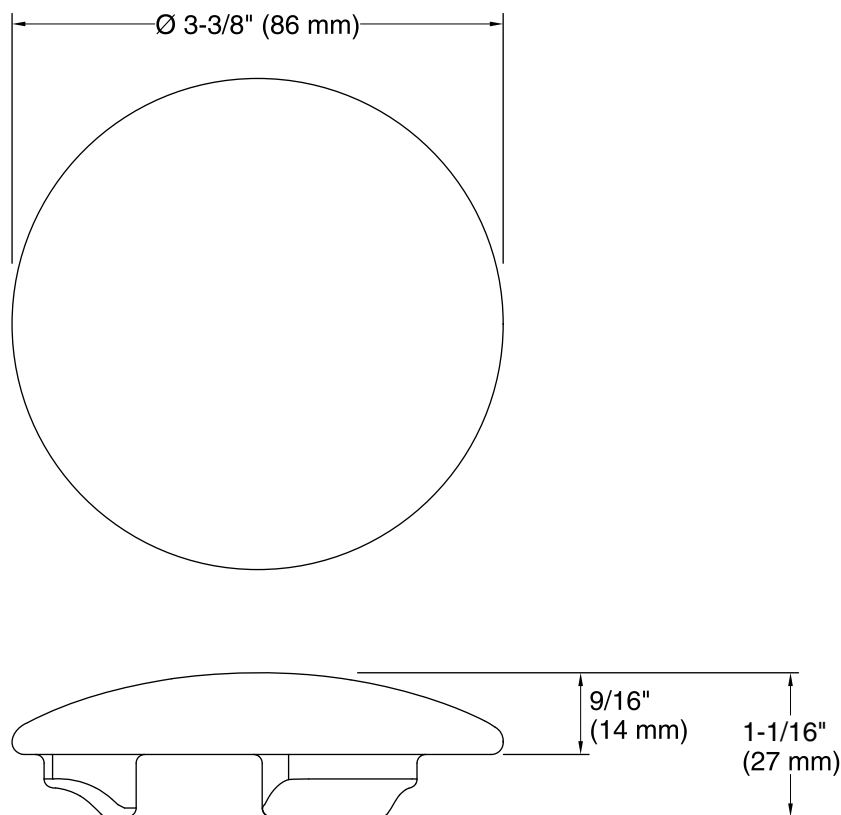

See website for detailed warranty information.

Available Color/Finishes

Color tiles intended for reference only.

Color	Code	Description
	CS6	Biancone
	CS7	Grey Foussana

Technical Information

All product dimensions are nominal.