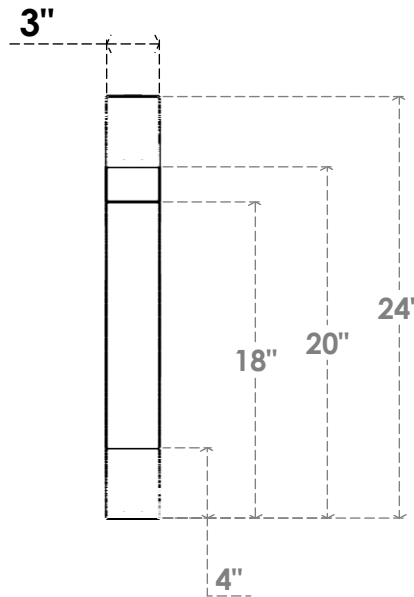

ITEM NUMBER: BRCURO030X18000X24000OLYRCPR

3"W X 18"D X 24"H OLYMPIC ROUGH CEDAR WOODGRAIN OPEN
TIMBERTHANE BRACE, PRIMED TAN

SIDE PROFILE

FRONT PROFILE

ISOMETRIC

EKENA MILLWORK
2300 WEST MAIN ST.
CLARKSVILLE, TX 75426
TOLL FREE: 866-607-0453
WWW.EKENAMILLWORK.COM

NOTES

1. INSTALLATION TO BE COMPLETED IN ACCORDANCE WITH MANUFACTURER'S SPECIFICATIONS.
2. DRAWING MAY NOT BE TO SCALE
3. THIS DRAWING IS INTENDED FOR DESIGN AND PLANNING PURPOSES ONLY.
4. ALL INFORMATION CONTAINED HEREIN WAS CURRENT AT THE TIME OF DEVELOPMENT BUT MUST BE REVIEWED AND APPROVED BY THE PRODUCT MANUFACTURER TO BE CONSIDERED ACCURATE.
5. TIMBERTHANE ARCHITECTURAL PRODUCTS ARE MADE FROM HIGH DENSITY URETHANE AND COME FACTORY PRIMED