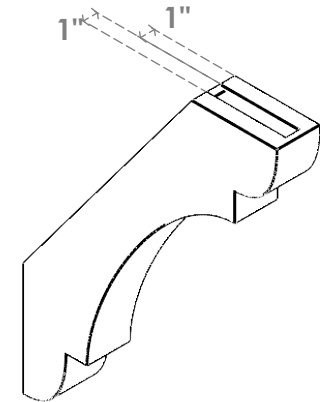

ITEM NUMBER: BRCURO030X18000X24000OLYRCPR

3"W X 18"D X 24"H OLYMPIC ROUGH CEDAR WOODGRAIN OPEN
TIMBERTHANE BRACE, PRIMED TAN

SIDE PROFILE

FRONT PROFILE

ISOMETRIC

EKENA MILLWORK
2300 WEST MAIN ST.
CLARKSVILLE, TX 75426
TOLL FREE: 866-607-0453
WWW.EKENAMILLWORK.COM

NOTES

1. INSTALLATION TO BE COMPLETED IN ACCORDANCE WITH MANUFACTURER'S SPECIFICATIONS.
2. DRAWING MAY NOT BE TO SCALE
3. THIS DRAWING IS INTENDED FOR DESIGN AND PLANNING PURPOSES ONLY.
4. ALL INFORMATION CONTAINED HEREIN WAS CURRENT AT THE TIME OF DEVELOPMENT BUT MUST BE REVIEWED AND APPROVED BY THE PRODUCT MANUFACTURER TO BE CONSIDERED ACCURATE.
5. TIMBERTHANE ARCHITECTURAL PRODUCTS ARE MADE FROM HIGH DENSITY URETHANE AND COME FACTORY PRIMED