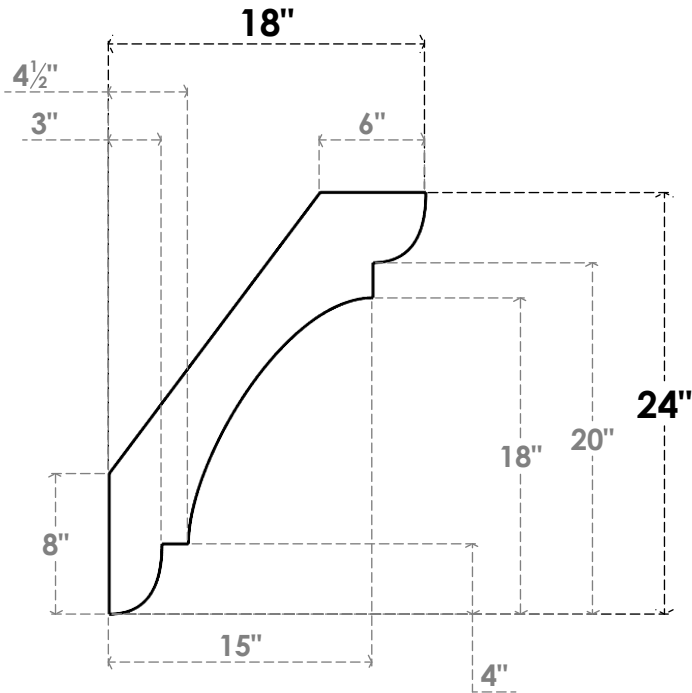

ITEM NUMBER: BRCURO030X18000X24000OLYRCPR

3"W X 18"D X 24"H OLYMPIC ROUGH CEDAR WOODGRAIN OPEN
TIMBERTHANE BRACE, PRIMED TAN

SIDE PROFILE

FRONT PROFILE

ISOMETRIC

EKENA MILLWORK
2300 WEST MAIN ST.
CLARKSVILLE, TX 75426
TOLL FREE: 866-607-0453
WWW.EKENAMILLWORK.COM

NOTES

1. INSTALLATION TO BE COMPLETED IN ACCORDANCE WITH MANUFACTURER'S SPECIFICATIONS.
2. DRAWING MAY NOT BE TO SCALE
3. THIS DRAWING IS INTENDED FOR DESIGN AND PLANNING PURPOSES ONLY.
4. ALL INFORMATION CONTAINED HEREIN WAS CURRENT AT THE TIME OF DEVELOPMENT BUT MUST BE REVIEWED AND APPROVED BY THE PRODUCT MANUFACTURER TO BE CONSIDERED ACCURATE.
5. TIMBERTHANE ARCHITECTURAL PRODUCTS ARE MADE FROM HIGH DENSITY URETHANE AND COME FACTORY PRIMED