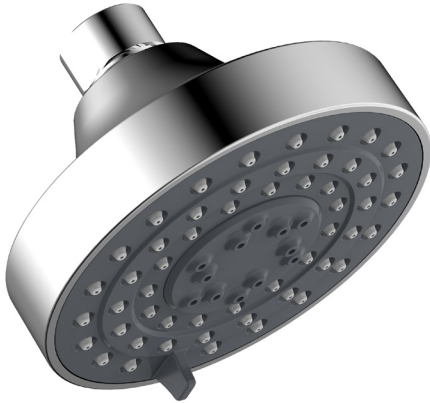

Middleton II Shower Head
Satin Nickel

SPECIFICATIONS

MATERIAL:	ABS
DIMENSIONS:	3.06" H x 4.13"
WEIGHT:	.81 lbs.
PVD FINISH:	No
ESCUTCHEON INCLUDED:	No
VALVE INCLUDED:	No
TYPE OF SHOWER HEAD:	Wall Mount
SHOWER HEAD FUNCTIONS (QTY):	3
SHOWER HEAD NOZZLE TYPE:	Raised
SHOWER HEAD SHAPE:	Round
SHOWER HEAD PUSH BUTTON:	No