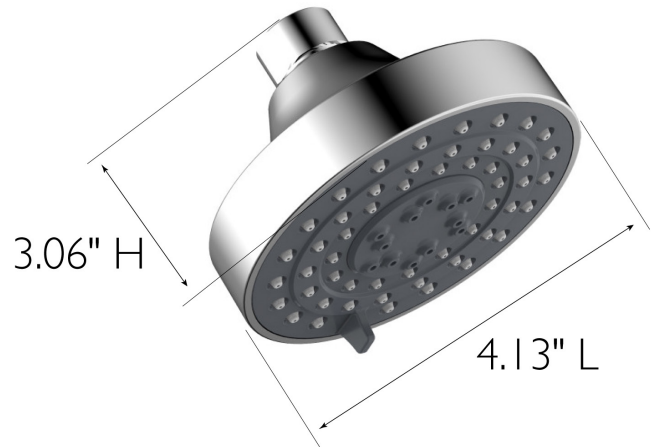

Middleton II Shower Head
Satin Nickel

SPECIFICATIONS

MATERIAL:	ABS
DIMENSIONS:	3.06" H x 4.13"
WEIGHT:	.81 lbs.
PVD FINISH:	No
ESCUTCHEON INCLUDED:	No
VALVE INCLUDED:	No
TYPE OF SHOWER HEAD:	Wall Mount
SHOWER HEAD FUNCTIONS (QTY):	3
SHOWER HEAD NOZZLE TYPE:	Raised
SHOWER HEAD SHAPE:	Round
SHOWER HEAD PUSH BUTTON:	No