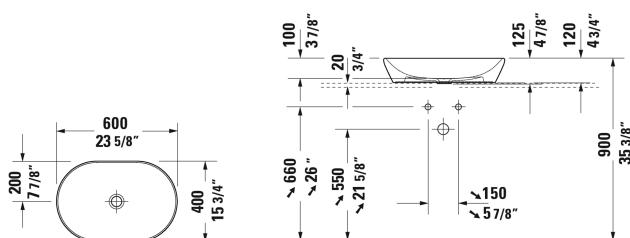

**D-Neo Washbowl # 2372600070**

| &lt; 23 5/8" Inch &gt; |

Washbowl	Dimension	Weight	Order number
without overflow, without faucet deck, hardware included, 23 5/8" Inch			
<b>Colors</b>			
00 White			
<b>Variant</b>			
☒	23 5/8" x 15 3/4" Inch	24.3 lb	2372600070
<b>Infobox</b>			
When using this siphon in Black Matte, please see recommendation of Black Matte accessories on page XXX			
Sanitary ceramics with the special WonderGliss surface finish will remain clean and attractive-looking for a long time to come. When ordering WonderGliss please add a "1" as eleventh digit to the model number.			
Slotted waste for washbasins without overflow	2" Inch	0.7 lb	005024
Design Siphon		3.3 lb	005036
<b>Suitable products</b>			
Vanity unit wall-mounted 2 drawers, upper drawer including cut-out for siphon and siphon cover, 1 console with one cut-out, 31 1/2" x 21 5/8" Inch			WT4985
Vanity unit wall-mounted 2 drawers, upper drawer including cut-out for siphon and siphon cover, 1 console with one cut-out, 39 3/8" x 21 5/8" Inch			WT4986
Vanity unit wall-mounted 2 drawers, upper drawer including cut-out for siphon and siphon cover, 1 console with two cut-outs, 51 1/8" x 21 5/8" Inch	51 1/8" x 21 5/8" Inch		WT4988 B
Vanity unit wall-mounted 2 drawers, upper drawer including cut-out for siphon and siphon cover, 1 console with one cut-out, 31 1/2" x 21 5/8" Inch	31 1/2" x 21 5/8" Inch		WT4990

*All drawings contain the necessary measurements which are subject to standard tolerances. They are stated in inch & mm and are non-binding. Exact measurements, in particular for customized installation scenarios, can only be taken from the finished ceramic piece.*