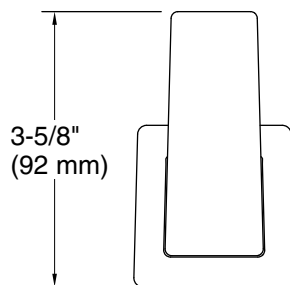

Color tiles intended for reference only.

Color	Code	Description
	CP	Polished Chrome
	BN	Vibrant® Brushed Nickel
	BL	Matte Black
	2MB	Vibrant® Brushed Moderne Brass

Technical Information

All product dimensions are nominal.