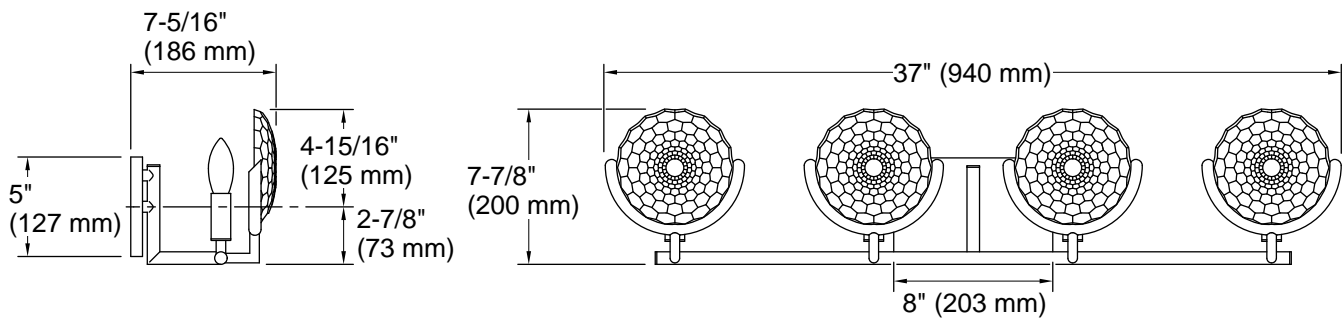

Required Electrical Service

One dedicated circuit required.

Lights: 120 V, 2 A, 60 Hz

Technical Information

All product dimensions are nominal.

Material: Steel, Aluminum, Zinc, Glass

Number of Lights: 4

Lighting Type: Socket-based

Socket Type: E-12 Candelabra

Number of Shades: 4

Shade Type: Glass - clear

Hanging Type: Non-hanging

Electrical component Socket Rating: 60 Hz, 60 W
rating: