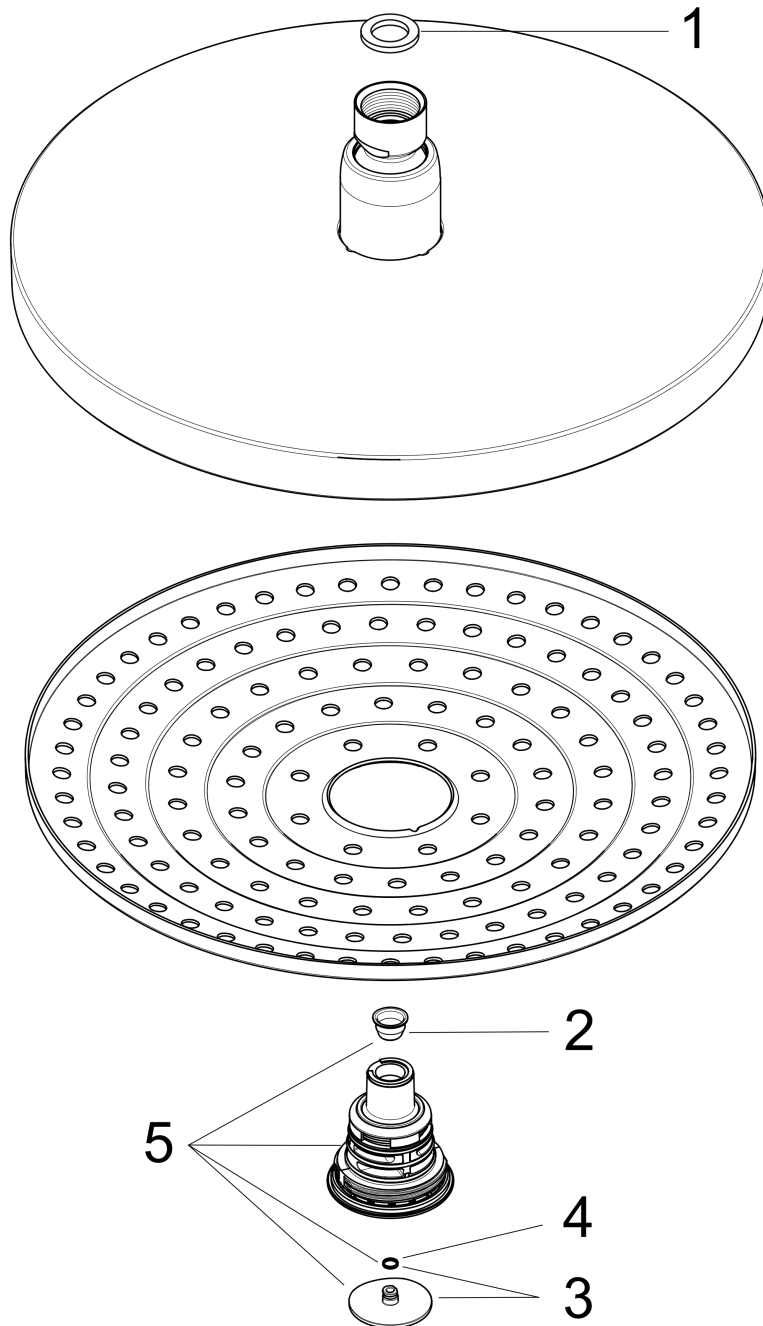

Raindance Select S
Showerhead 240 2-Jet, 1.8 GPM
 Finishes : **chrome** Part no. : **04720000**

Description

Features

- Spray modes: RainAir, Rain
- 134 no-clog spray channels
- Flow: 1.8 GPM (6.8 L/Min)
- Select button for comfortable alternation of spray modes
- Fully-finished matching spray face
- Spray face removable for cleaning

Item details

List Price \$ 560.00

Technology

Compliance

Product image

Scale drawing

Raindance Select S
Showerhead 240 2-Jet, 1.8 GPM
Finishes : **chrome** Part no. : **04720000**

Exploded drawing

Year of production: >01/18

Raindance Select S
Showerhead 240 2-Jet, 1.8 GPM
 Finishes : **chrome** Part no. : **04720000**

Spare parts list

Year of production: >01/18

Pos.	Description	Part no.	Price	PU
1	seal	98058000	-	1
2	filter	97735000	-	1
3	cover	98344000	-	1
4	O-ring 3x1	98384000	-	1
5	selector assy	93092000	-	1