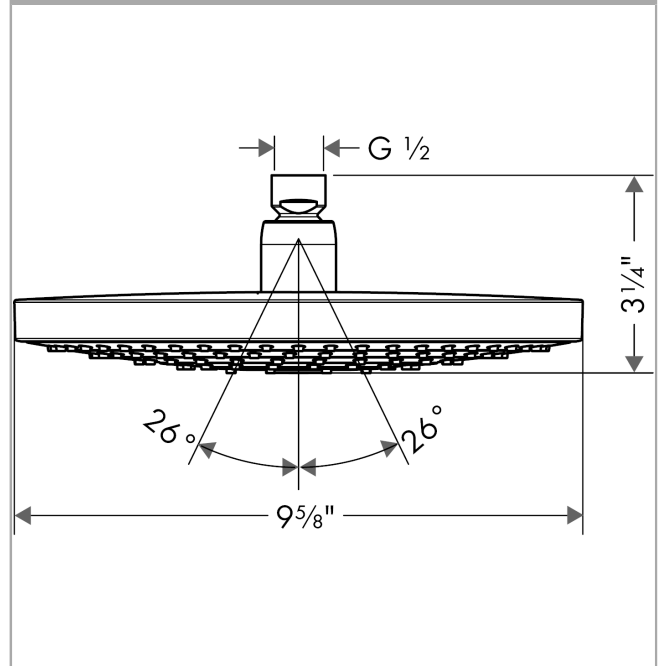

Raindance Select S
Showerhead 240 2-Jet, 1.8 GPM
 Finishes : **chrome** Part no. : **04720000**

Description

Features

- Spray modes: RainAir, Rain
- 134 no-clog spray channels
- Flow: 1.8 GPM (6.8 L/Min)
- Select button for comfortable alternation of spray modes
- Fully-finished matching spray face
- Spray face removable for cleaning

Item details

List Price \$ 560.00

Technology

Compliance

Product image

Scale drawing

Raindance Select S
Showerhead 240 2-Jet, 1.8 GPM
Finishes : **chrome** Part no. : **04720000**

Exploded drawing

Year of production: >01/18

Raindance Select S
Showerhead 240 2-Jet, 1.8 GPM
 Finishes : **chrome** Part no. : **04720000**

Spare parts list

Year of production: >01/18

Pos.	Description	Part no.	Price	PU
1	seal	98058000	-	1
2	filter	97735000	-	1
3	cover	98344000	-	1
4	O-ring 3x1	98384000	-	1
5	selector assy	93092000	-	1