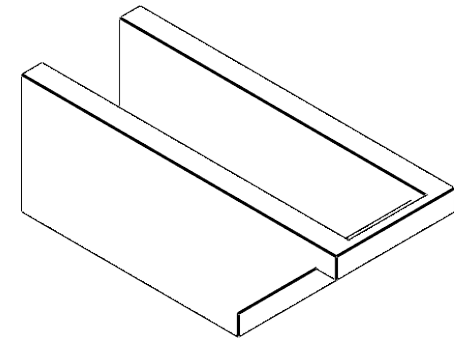

ITEM NUMBER: RFTURO060X06000X16000X006BUR00RCPR

6"W X 6"H X 16"L TIMBERTHANE ROUGH CEDAR BURLINGTON FAUX WOOD OPEN RAFTER TAIL, 6"L END, PRIMED TAN

SIDE PROFILE

FRONT PROFILE

ISOMETRIC

GENERATED DATE : 03/02/2023

EKENA MILLWORK
2300 WEST MAIN ST.
CLARKSVILLE, TX 75426
TOLL FREE: 866-607-0453
WWW.EKENAMILLWORK.COM

NOTES

1. INSTALLATION TO BE COMPLETED IN ACCORDANCE WITH MANUFACTURER'S SPECIFICATIONS.
2. DRAWING MAY NOT BE TO SCALE
3. THIS DRAWING IS INTENDED FOR DESIGN AND PLANNING PURPOSES ONLY.
4. ALL INFORMATION CONTAINED HEREIN WAS CURRENT AT THE TIME OF DEVELOPMENT BUT MUST BE REVIEWED AND APPROVED BY THE PRODUCT MANUFACTURER TO BE CONSIDERED ACCURATE.
5. TIMBERTHANE ARCHITECTURAL PRODUCTS ARE MADE FROM HIGH DENSITY URETHANE AND COME FACTORY PRIMED