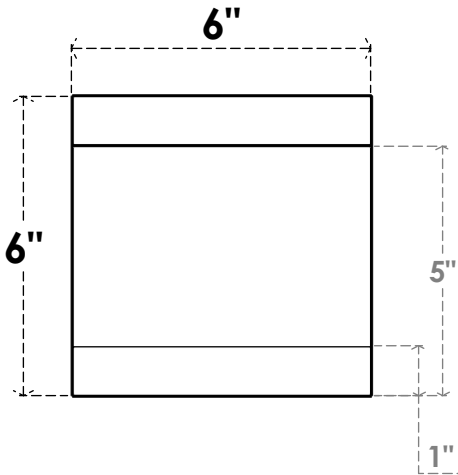

ITEM NUMBER: RFTURO060X06000X16000X006BUR00RCPR

6"W X 6"H X 16"L TIMBERTHANE ROUGH CEDAR BURLINGTON FAUX WOOD OPEN RAFTER TAIL, 6"L END, PRIMED TAN

SIDE PROFILE

FRONT PROFILE

ISOMETRIC

GENERATED DATE : 03/02/2023