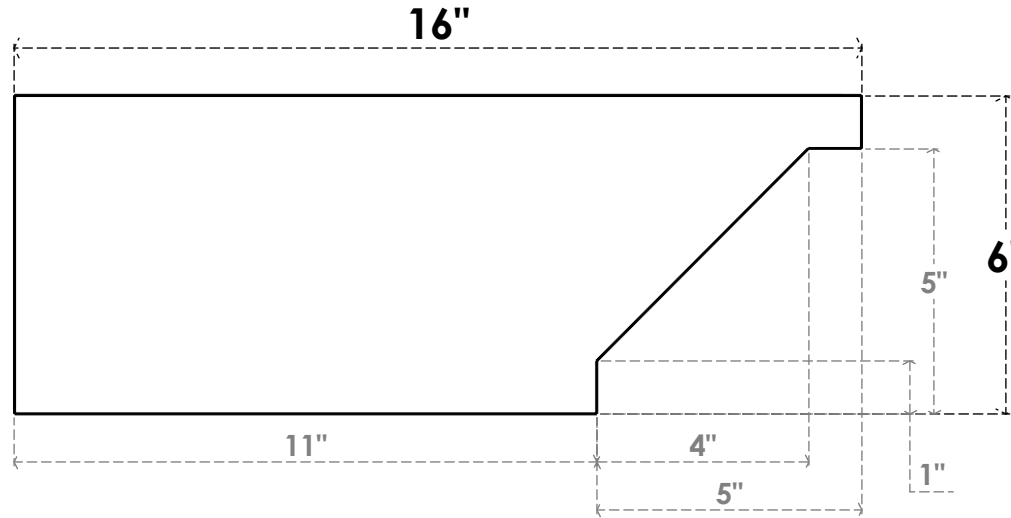

ITEM NUMBER: RFTURO060X06000X16000X006BUR00RCPR

6"W X 6"H X 16"L TIMBERTHANE ROUGH CEDAR BURLINGTON FAUX WOOD OPEN RAFTER TAIL, 6"L END, PRIMED TAN

SIDE PROFILE

FRONT PROFILE

ISOMETRIC

GENERATED DATE : 03/02/2023