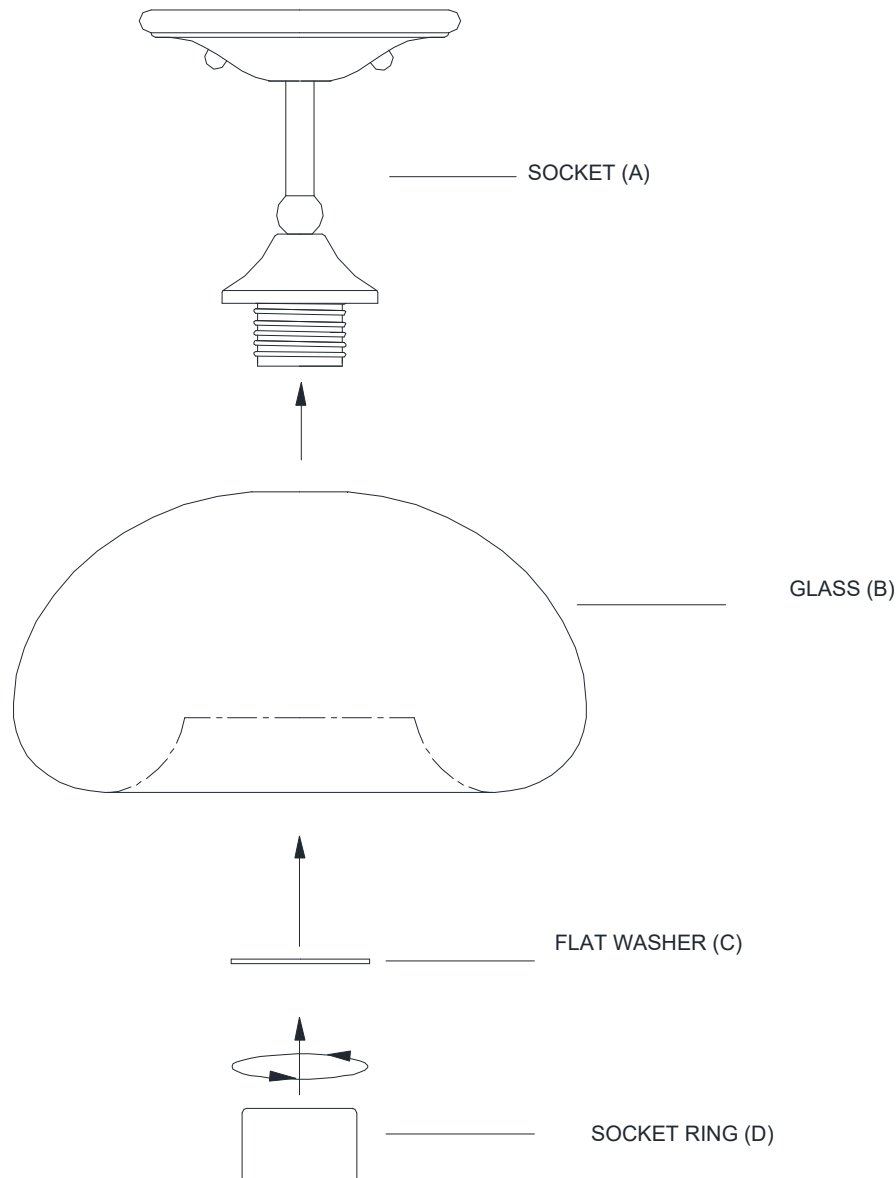

ITEM NO : M60017BN
M60017ORB
M60017MBK
M60017NB
M60017PN

MERIDIAN

L I T E T R E N D S

ASSEMBLY INSTRUCTIONS

1. Carefully unpack and identify all parts referring to illustration for parts identification.
2. Turn the power to the installation point **OFF**.
3. Locate and carefully place the glass (B) and flat washer (C) over the socket (A) and secure with socket ring (D).
4. Install proper bulbs (not included) into each socket referring to the markings and/or labels on the fixture for maximum wattage.
5. Refer to the additional installation instructions included with the product for wiring and installation.
6. Restore power to the installation point and retain this sheet for future reference.